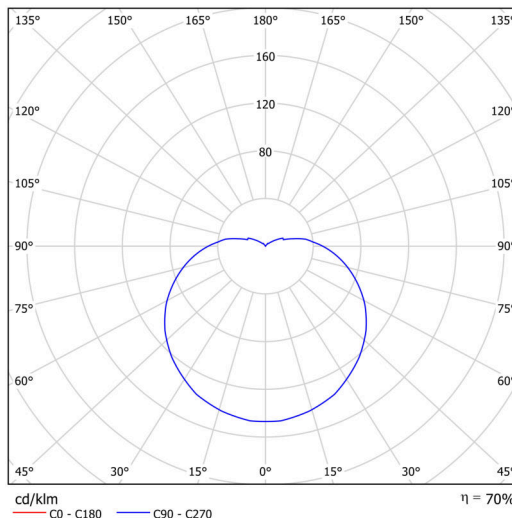

LUKIDA ST3

Product code: LUK60542

Type: LED-5L06E600ZST/096/L100 KP GB 4K##

Short description of the luminaire: Golden beach color | pendant LED light | ON/OFF | TRIPLEX OPAL glass shade with matt surface | decorative collar

Technical

Types of luminaires	Classic on/off
Mounting type	Suspended - textile cable
Base material	steel
Shade material	three-layer glass TRIPLEX OPAL
Base color	Golden Beach RAL1015
Shade color	white
Holding the shade	bayonet
Mounting location	ceiling
Width	565 mm
Length	565 mm
Height	400 mm
Diameter	ø 565 mm
Hinge length	1000 mm
mounting holes (diameter)	none
Installation wire (diameter)	none
Energy Class	D
Impact strength	IK01
Operating temperature	from -20°C to +30°C

Electric

Power consumption	27 W
Ingress Protection	IP40
Socket	LED modul
terminal block	none
Automatic circuit breaker type B10A	31 pcs
Automatic circuit breaker type B16A	50 pcs
Automatic circuit breaker type C10A	52 pcs
Automatic circuit breaker type C16A	85 pcs

Luminous

Lum. flux of luminaire	3010 lm
Lum. flux of light source	4630 lm
Luminaire efficacy	111 lm/W
Temperature	4000 K
Rated life time LED L80/B10	100000 hours
CRI	Ra80
MacAdam	3
Blue light hazard	Risk group 0

Eulum data for calculation programs are available at