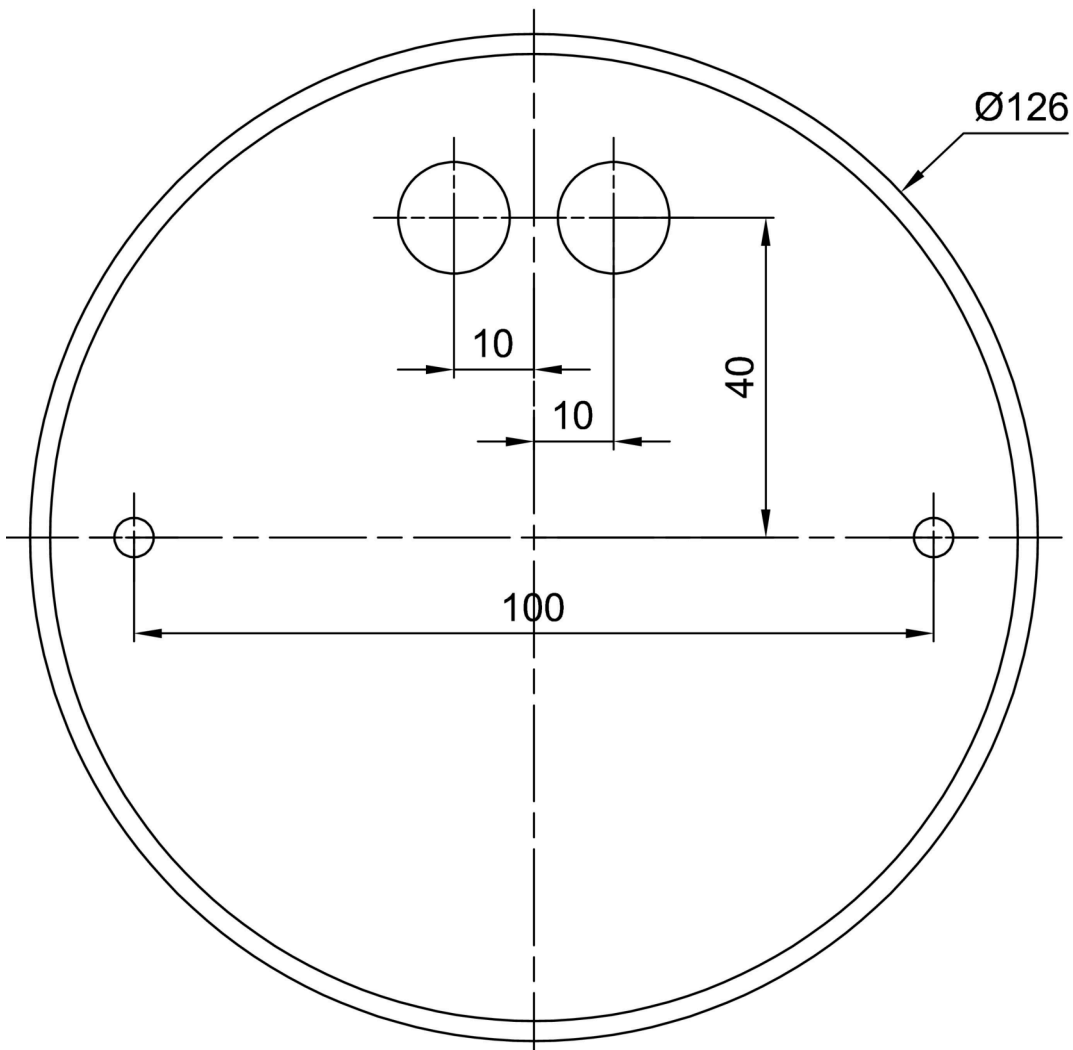

Technical

Types of luminaires	Classic on/off
Mounting type	Suspended - textile cable
Base material	steel
Shade material	three-layer glass TRIPLEX OPAL
Base color	Golden Beach RAL1015
Shade color	white
Holding the shade	bayonet
Mounting location	ceiling
Width	565 mm
Length	565 mm
Height	400 mm
Diameter	ø 565 mm
Hinge length	1000 mm
mounting holes (diameter)	none
Installation wire (diameter)	none
Energy Class	D
Impact strength	IK01
Operating temperature	from -20°C to +30°C

Installation dimensions:

Additional assortment:

Lampshade

Product code	Name	Color	Description	Picture	Drawing
20040	096	white			