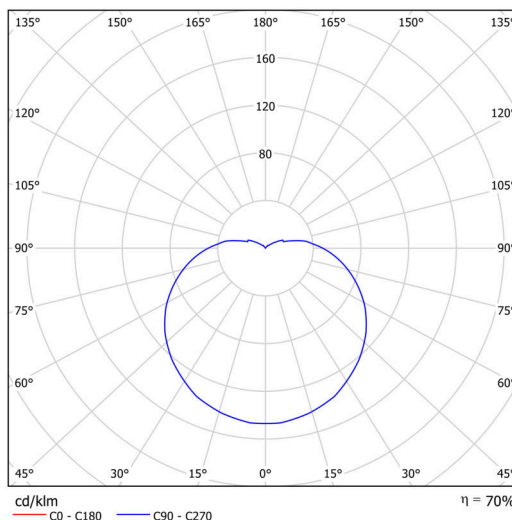

LUKIDA ST2

Product code: LUK40014

Type: ZST/094/L100 KP SD*

Short description of the luminaire: Grey color | pendant E27 light | ON/OFF | TRIPLEX OPAL glass shade with matt surface | decorative collar

Technical

Types of luminaires	Classic on/off
Mounting type	Suspended - textile cable
Base material	steel
Shade material	three-layer glass TRIPLEX OPAL
Base color	grey Ral7040
Shade color	white
Holding the shade	bayonet
Mounting location	ceiling
Width	430 mm
Length	430 mm
Height	300 mm
Diameter	ø 430 mm
Hinge length	1000 mm
mounting holes (diameter)	none
Installation wire (diameter)	none
Impact strength	IK01
Operating temperature	from -20°C to +30°C

Electric

Power consumption	25 W
Ingress Protection	IP40
Socket	E27
terminal block	none

Luminous

Blue light hazard	Risk group 0

Eulum data for calculation programs are available at www.osmont.cz.