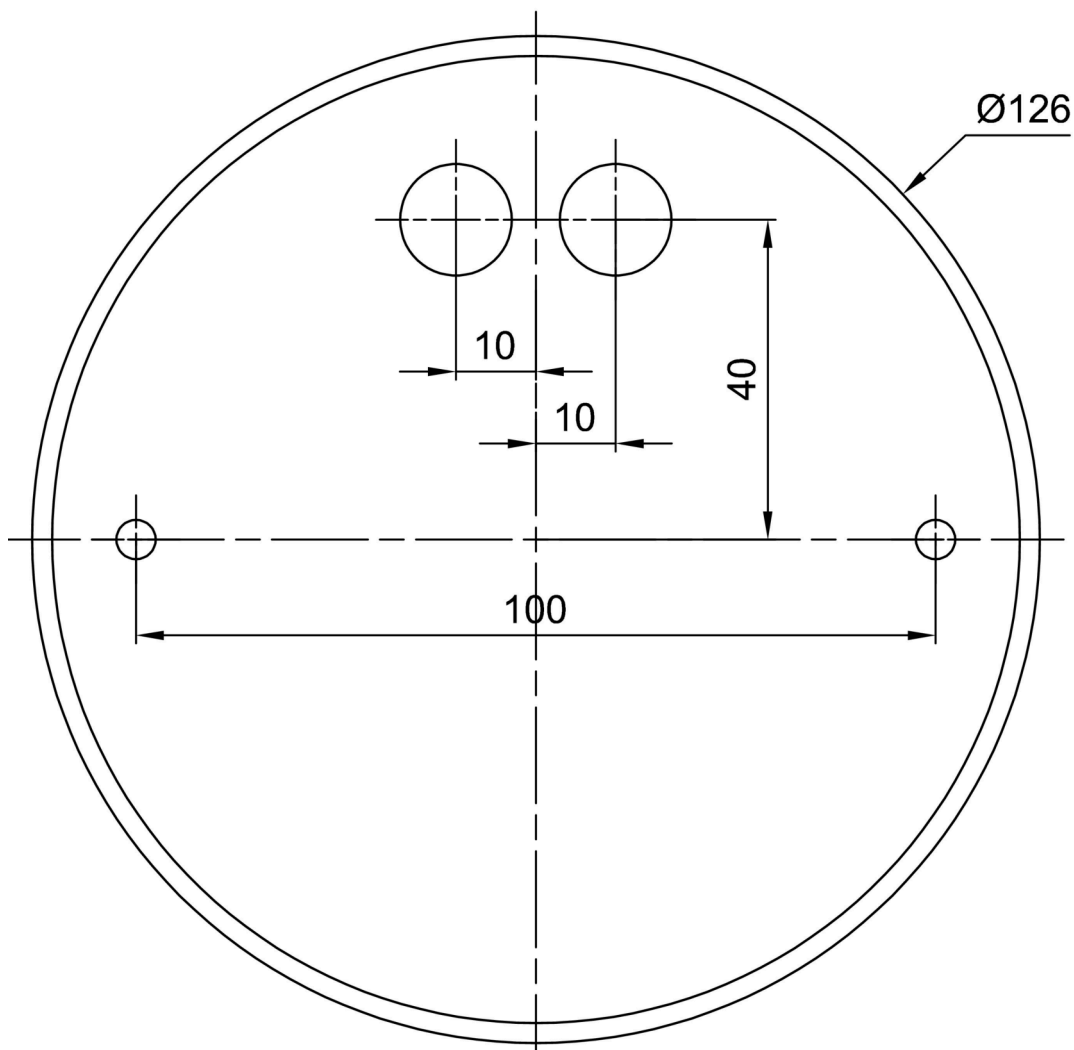

Technical

Types of luminaires	Classic on/off
Mounting type	Suspended - textile cable
Base material	steel
Shade material	three-layer glass TRIPLEX OPAL
Base color	grey Ral7040
Shade color	white
Holding the shade	bayonet
Mounting location	ceiling
Width	430 mm
Length	430 mm
Height	300 mm
Diameter	ø 430 mm
Hinge length	1000 mm
mounting holes (diameter)	none
Installation wire (diameter)	none
Impact strength	IK01
Operating temperature	from -20°C to +30°C

Electric

Power consumption	25 W
Ingress Protection	IP40
Socket	E27
terminal block	none

Luminous

Blue light hazard	Risk group 0
-------------------	--------------

Eulum data for calculation programs are available at www.osmont.cz.

Installation dimensions:

Additional assortment:

Lampshade

Product code	Name	Color	Description	Picture	Drawing
20039	094	white		