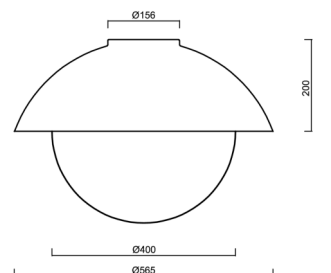

Technical

Types of luminaires	Dimmable
Mounting type	surface mounted
Base material	steel
Shade material	three-layer glass TRIPLEX OPAL
Base color	Golden Beach RAL1015
Shade color	white
Holding the shade	bayonet
Mounting location	ceiling/wall
Width	565 mm
Length	565 mm
Height	400 mm
Diameter	ø 565 mm
mounting holes (diameter)	4xø5mm
Installation wire (diameter)	2xø16mm
Energy Class	D
Impact strength	IK01