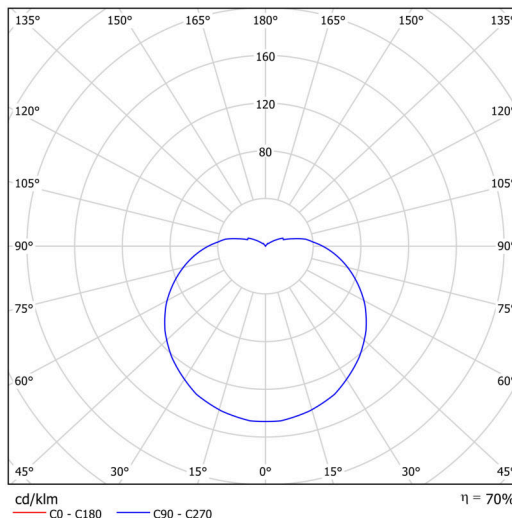

Luminous

Lum. flux of luminaire	3010 lm
Lum. flux of light source	4630 lm
Luminaire efficacy	111 lm/W
Temperature	4000 K
Rated life time LED L80/B10	100000 hours
CRI	Ra80
MacAdam	3
Blue light hazard	Risk group 0