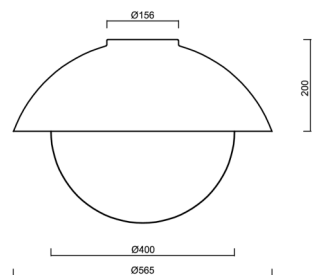

## Technical

Types of luminaires	Classic on/off
Mounting type	surface mounted
Base material	steel
Shade material	three-layer glass TRIPLEX OPAL
Base color	Golden Beach RAL1015
Shade color	white
Holding the shade	bayonet
Mounting location	ceiling/wall
Width	565 mm
Length	565 mm
Height	400 mm
Diameter	ø 565 mm
mounting holes (diameter)	4xø5mm
Installation wire (diameter)	2xø16mm
Energy Class	D
Impact strength	IK01