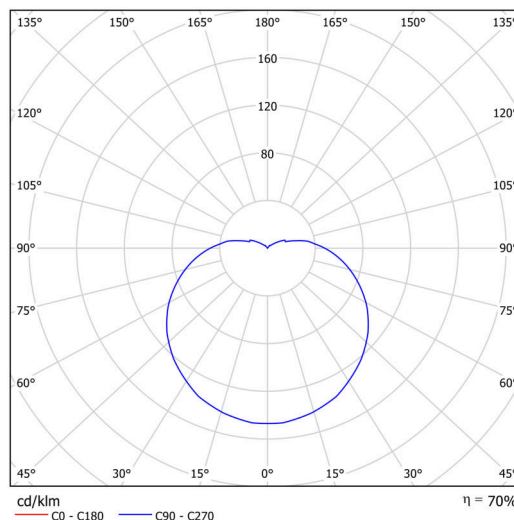

Luminous

Lum. flux of luminaire	3010 lm
Lum. flux of light source	4630 lm
Luminaire efficacy	111 lm/W
Temperature	4000 K
Rated life time LED L80/B10	100000 hours
CRI	Ra80
MacAdam	3
Blue light hazard	Risk group 0