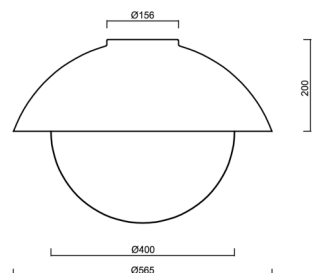

Technical

Types of luminaires	Classic on/off
Mounting type	surface mounted
Base material	steel
Shade material	three-layer glass TRIPLEX OPAL
Base color	grey Ral7040
Shade color	white
Holding the shade	bayonet
Mounting location	ceiling/wall
Width	565 mm
Length	565 mm
Height	400 mm
Diameter	ø 565 mm
mounting holes (diameter)	4xø5mm
Installation wire (diameter)	2xø16mm
Energy Class	D
Impact strength	IK01