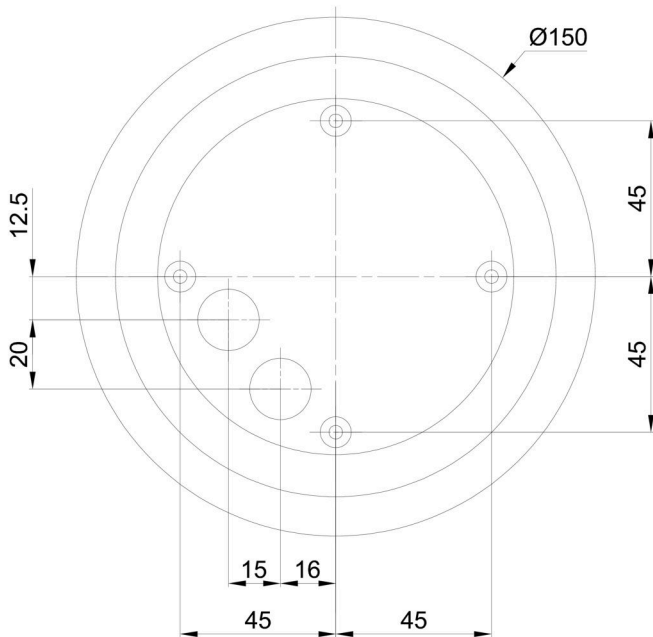

Technical

Types of luminaires	Classic on/off
Mounting type	surface mounted
Base material	steel
Shade material	three-layer glass TRIPLEX OPAL
Base color	white Ral9003
Shade color	white
Holding the shade	bayonet
Mounting location	ceiling/wall
Width	565 mm
Length	565 mm
Height	400 mm
Diameter	ø 565 mm
mounting holes (diameter)	4xø5mm
Installation wire (diameter)	2xø16mm
Energy Class	D
Impact strength	IK01

Installation dimensions:

Additional assortment:

Base for surface mounting

Product code	Name	Color	Description	Picture	Drawing
33521	BD1/BP 2-1	white Ral9003			

Lampshade

Product code	Name	Color	Description	Picture	Drawing
20095	196	white		