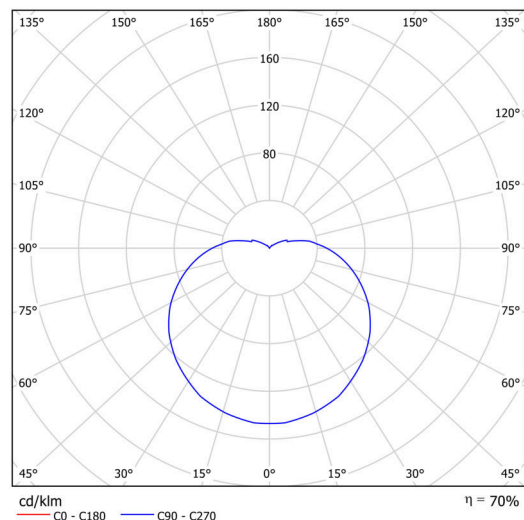

Luminous

Lum. flux of luminaire	3010 lm
Lum. flux of light source	4630 lm
Luminaire efficacy	111 lm/W
Temperature	4000 K
Rated life time LED L80/B10	100000 hours
CRI	Ra80
MacAdam	3
Blue light hazard	Risk group 0