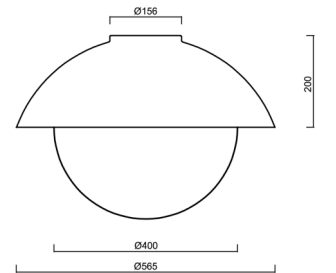

Technical

Types of luminaires	Classic on/off
Mounting type	surface mounted
Base material	steel
Shade material	three-layer glass TRIPLEX OPAL
Base color	white Ral9003
Shade color	white
Holding the shade	bayonet
Mounting location	ceiling/wall
Width	565 mm
Length	565 mm
Height	400 mm
Diameter	ø 565 mm
mounting holes (diameter)	4xø5mm
Installation wire (diameter)	2xø16mm
Energy Class	D
Impact strength	IK01