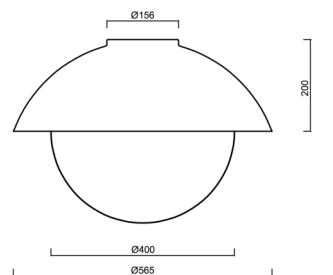

Technical

Types of luminaires	Classic on/off
Mounting type	surface mounted
Base material	steel
Shade material	three-layer glass TRIPLEX OPAL
Base color	Golden Beach RAL1015
Shade color	white
Holding the shade	bayonet
Mounting location	ceiling/wall
Width	565 mm
Length	565 mm
Height	400 mm
Diameter	ø 565 mm
mounting holes (diameter)	4xø5mm
Installation wire (diameter)	2xø16mm
Energy Class	D
Impact strength	IK01