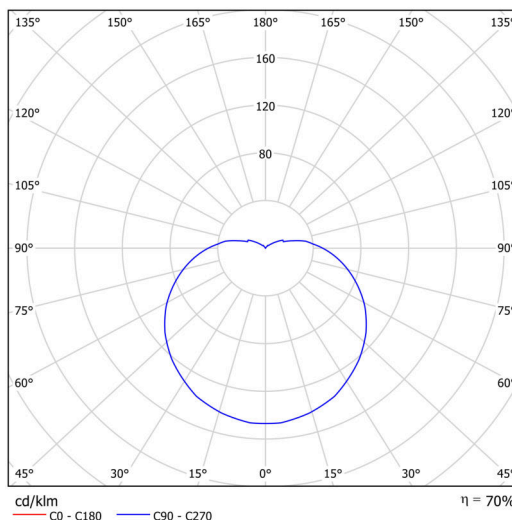

Luminous

Lum. flux of luminaire	2890 lm
Lum. flux of light source	4440 lm
Luminaire efficacy	107 lm/W
Temperature	3000 K
Rated life time LED L80/B10	100000 hours
CRI	Ra80
MacAdam	3
Blue light hazard	Risk group 0