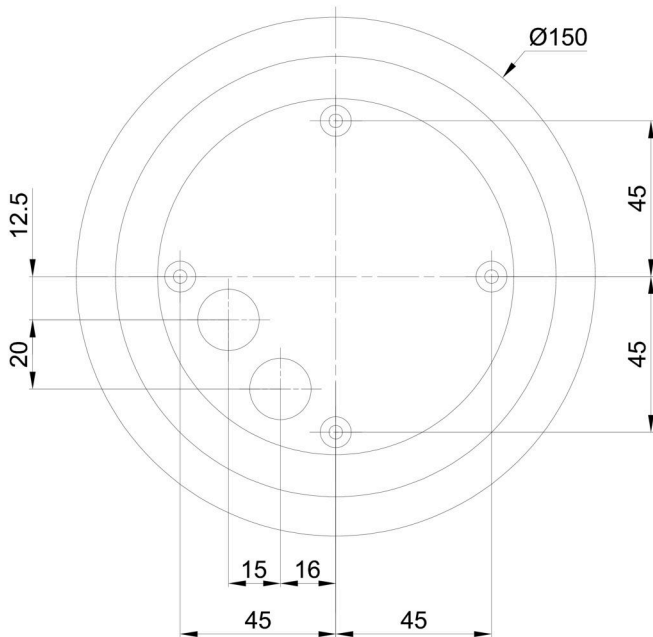

TECHNICAL SHEET

Logistic

EAN	8591728086107
Number of cartons	1 pcs
Warranty*	60 months

*The warranty for the batteries is valid for 12 months from the date of purchase.

Installation dimensions: