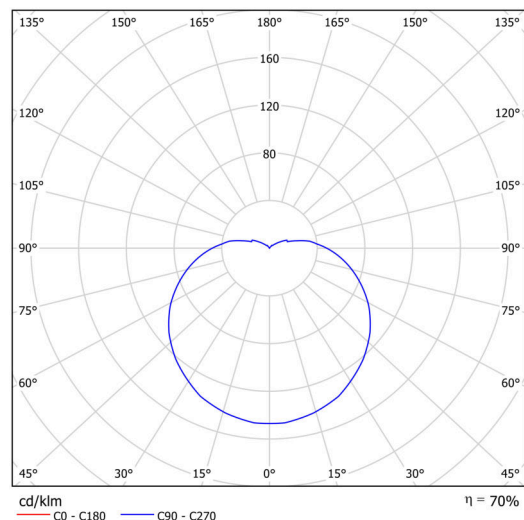

Luminous

Blue light hazard	Risk group 0

Eulum data for calculation programs are available at www.osmont.cz.