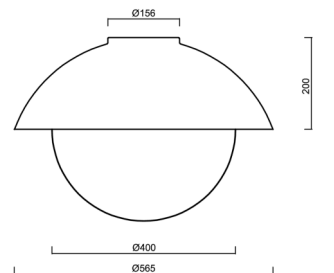

LUKIDA 3

IN-12BD1/196 KP GB**

WWW.OSMONT.CZ

LUKIDA 3

Product code: LUK40009

Type: IN-12BD1/196 KP GB**

Short description of the luminaire: Golden beach color | surface-mounted E27 light | ON/OFF | TRIPLEX OPAL glass shade with matt surface | decorative collar

Technical

Types of luminaires	Classic on/off
Mounting type	surface mounted
Base material	steel
Shade material	three-layer glass TRIPLEX OPAL
Base color	Golden Beach RAL1015
Shade color	white
Holding the shade	bayonet
Mounting location	ceiling/wall
Width	565 mm
Length	565 mm
Height	400 mm
Diameter	ø 565 mm
mounting holes (diameter)	4xø5mm
Installation wire (diameter)	2xø16mm
Impact strength	IK01