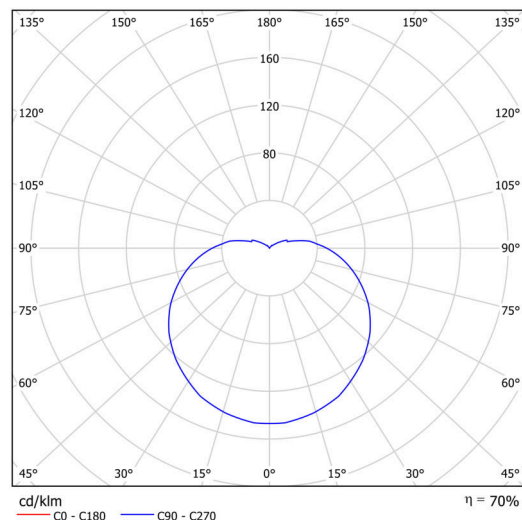

Luminous

Blue light hazard	Risk group 0

Eulum data for calculation programs are available at www.osmont.cz.