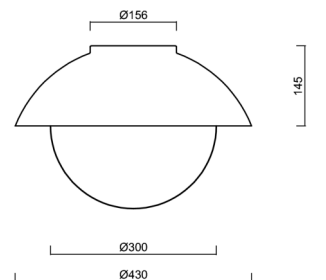

Technical

Types of luminaires	Classic on/off
Mounting type	surface mounted
Base material	steel
Shade material	three-layer glass TRIPLEX OPAL
Base color	terracotta Ral2013
Shade color	white
Holding the shade	bayonet
Mounting location	ceiling/wall
Width	430 mm
Length	430 mm
Height	295 mm
Diameter	ø 430 mm
mounting holes (diameter)	4xø5mm
Installation wire (diameter)	2xø16mm
Impact strength	IK01
Operating temperature	from -20°C to +30°C