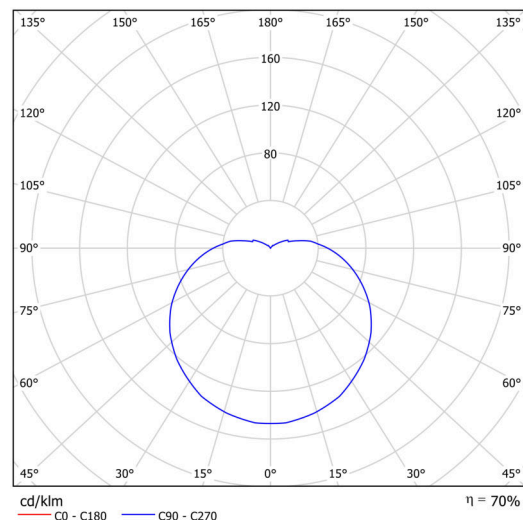

Luminous

Blue light hazard	Risk group 0

Eulum data for calculation programs are available at www.osmont.cz.