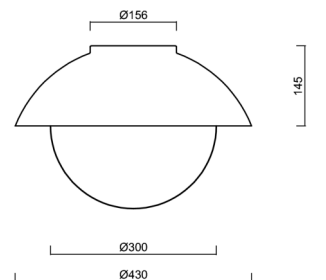

LUKIDA 2

IN-12BD1/194 KP GB*

WWW.OSMONT.CZ

LUKIDA 2

Product code: LUK40003

Type: IN-12BD1/194 KP GB*

Short description of the luminaire: Golden beach color | surface-mounted E27 light | ON/OFF | TRIPLEX OPAL glass shade with matt surface | decorative collar

Technical

Types of luminaires	Classic on/off
Mounting type	surface mounted
Base material	steel
Shade material	three-layer glass TRIPLEX OPAL
Base color	Golden Beach RAL1015
Shade color	white
Holding the shade	bayonet
Mounting location	ceiling/wall
Width	430 mm
Length	430 mm
Height	295 mm
Diameter	ø 430 mm
mounting holes (diameter)	4xø5mm
Installation wire (diameter)	2xø16mm
Impact strength	IK01
Operating temperature	from -20°C to +30°C