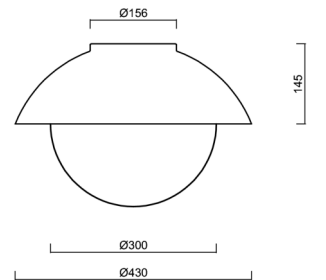

LUKIDA 2

IN-12BD1/194 KP SD*

WWW.OSMONT.CZ

LUKIDA 2

Product code: LUK40002

Type: IN-12BD1/194 KP SD*

Short description of the luminaire: Grey color | surface-mounted E27 light | ON/OFF | TRIPLEX OPAL glass shade with matt surface | decorative collar

Technical

Types of luminaires	Classic on/off
Mounting type	surface mounted
Base material	steel
Shade material	three-layer glass TRIPLEX OPAL
Base color	grey Ral7040
Shade color	white
Holding the shade	bayonet
Mounting location	ceiling/wall
Width	430 mm
Length	430 mm
Height	295 mm
Diameter	ø 430 mm
mounting holes (diameter)	4xø5mm
Installation wire (diameter)	2xø16mm
Impact strength	IK01
Operating temperature	from -20°C to +30°C