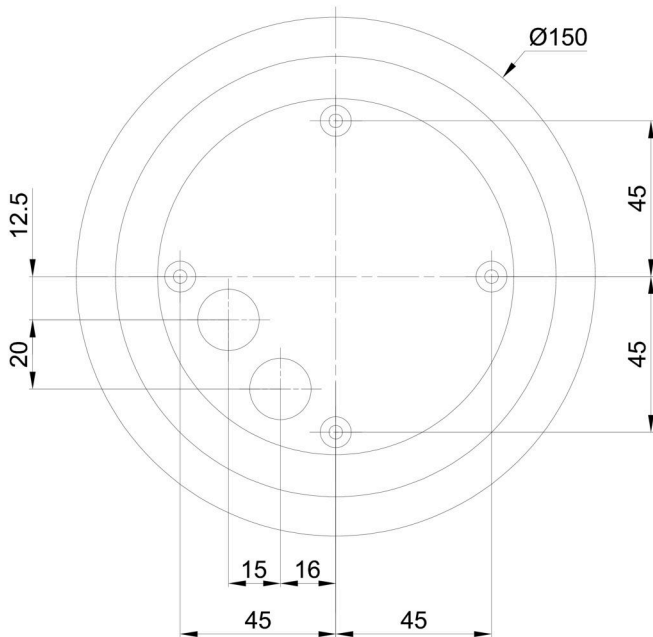

TECHNICAL SHEET

Logistic

EAN	8591728086039
Number of cartons	1 pcs
Warranty*	60 months

*The warranty for the batteries is valid for 12 months from the date of purchase.

Installation dimensions: