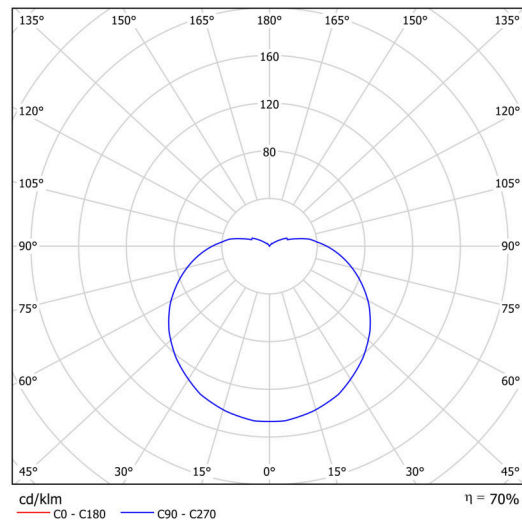

Luminous

Blue light hazard	Risk group 0

Eulum data for calculation programs are available at www.osmont.cz.