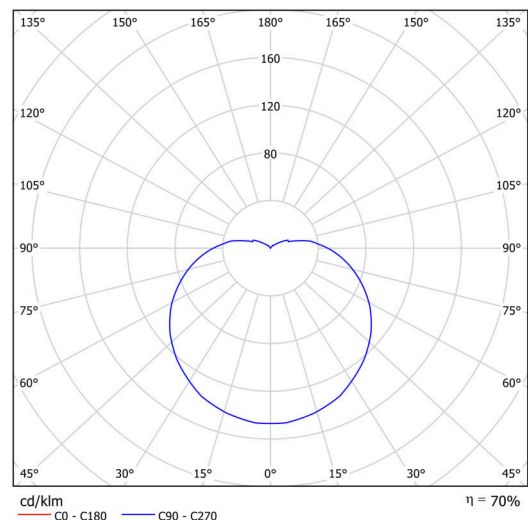

Luminous

Blue light hazard	Risk group 0

Eulum data for calculation programs are available at www.osmont.cz.