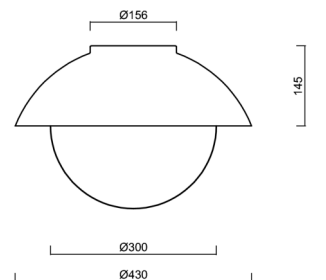

## Technical

Types of luminaires	Classic on/off
Mounting type	surface mounted
Base material	steel
Shade material	three-layer glass TRIPLEX OPAL
Base color	white Ral9003
Shade color	white
Holding the shade	bayonet
Mounting location	ceiling/wall
Width	430 mm
Length	430 mm
Height	295 mm
Diameter	ø 430 mm
mounting holes (diameter)	4xø5mm
Installation wire (diameter)	2xø16mm
Impact strength	IK01