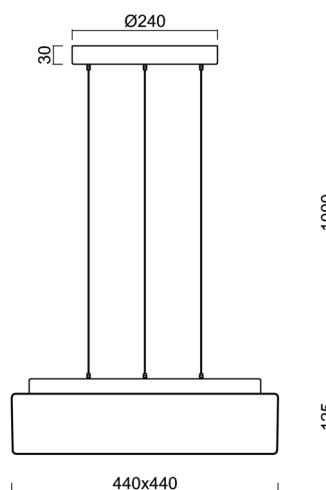

LINA LE7

LED-1L16E700ZLE88/139/L100 B DALI 4K#

WWW.OSMONT.CZ

LINA LE7

Product code: LIN73572

Type: LED-1L16E700ZLE88/139/L100 B DALI 4K#

Short description of the luminaire: White color | pendant LED light | dimmable DALI | TRIPLEX OPAL glass shade with matt surface

Technical

Types of luminaires	Dimmable
Mounting type	Suspended - SELV wire (cableless)
Base material	steel
Shade material	three-layer glass TRIPLEX OPAL
Base color	white Ra9003
Shade color	white
Holding the shade	folding system
Mounting location	ceiling
Width	440 mm
Length	440 mm
Height	125 mm
Hinge length	1000 mm
mounting holes (diameter)	3xØ5mm
Installation wire (diameter)	2xØ16mm
Energy Class	D
Impact strength	IK01
Operating temperature	from -20°C to +30°C

Eulum data for calculation programs are available at www.osmont.cz.

Logistic

EAN	8591728140779
Weight NTTO	6.3 Kg
Weight BTTO	8.3 Kg
Number of cartons	1 pcs
Package volume	0.057 m ³
Package 1 width	0.52 m
Package 1 length	0.52 m
Package 1 height	0.21 m
Warranty*	60 months

*The warranty for the batteries is valid for 12 months from the date of purchase.

Installation dimensions:

Additional assortment:

Lampshade

Product code	Name	Color	Description	Picture	Drawing
20071	139	white		