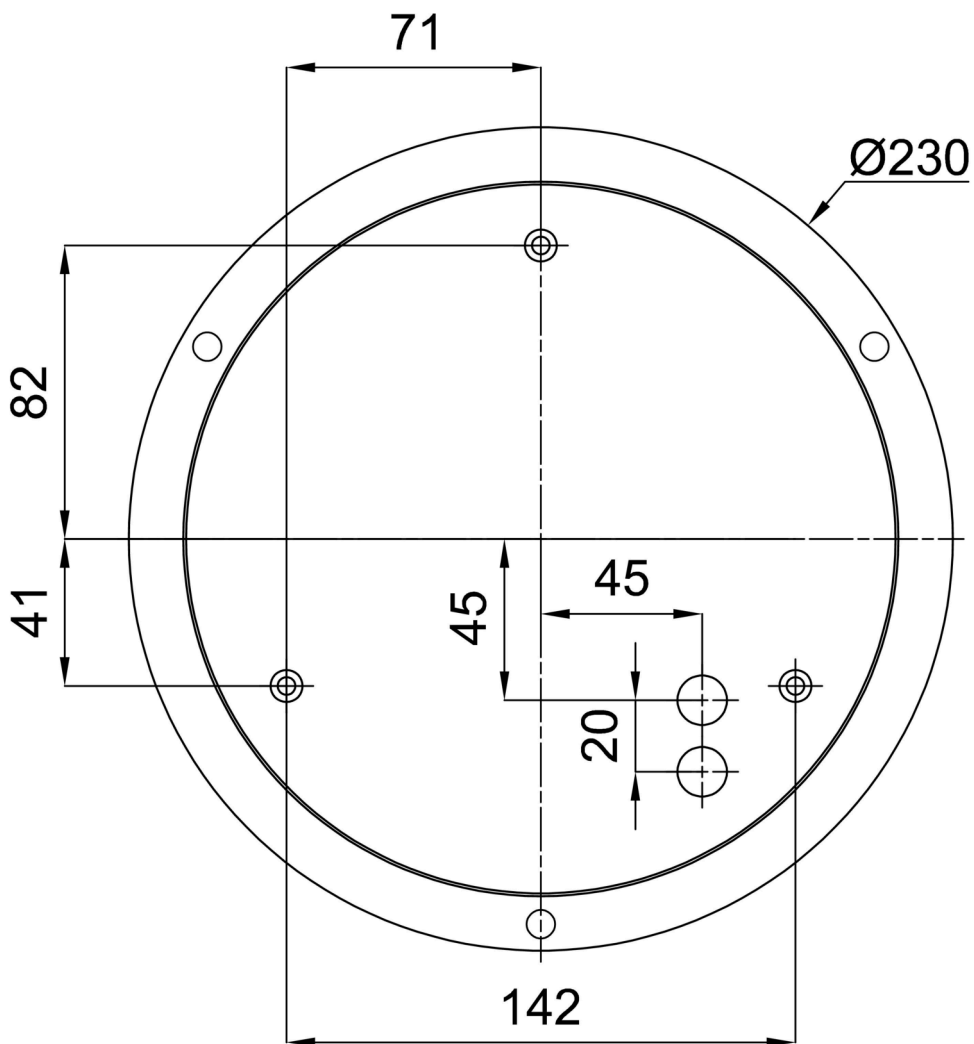

Technical

Types of luminaires	Dimmable
Mounting type	Suspended - SELV wire (cableless)
Base material	steel
Shade material	three-layer glass TRIPLEX OPAL
Base color	white Ra9003
Shade color	white
Holding the shade	folding system
Mounting location	ceiling
Width	440 mm
Length	440 mm
Height	125 mm
Hinge length	1000 mm
mounting holes (diameter)	3xØ5mm
Installation wire (diameter)	2xØ16mm
Energy Class	D
Impact strength	IK01
Operating temperature	from -20°C to +30°C

Eulum data for calculation programs are available at www.osmont.cz.

Logistic

EAN	8591728140779
Weight NTTO	6.3 Kg
Weight BTTO	8.3 Kg
Number of cartons	1 pcs
Package volume	0.057 m ³
Package 1 width	0.52 m
Package 1 length	0.52 m
Package 1 height	0.21 m
Warranty*	60 months

*The warranty for the batteries is valid for 12 months from the date of purchase.

Installation dimensions:

Additional assortment:

Lampshade

Product code	Name	Color	Description	Picture	Drawing
20071	139	white		