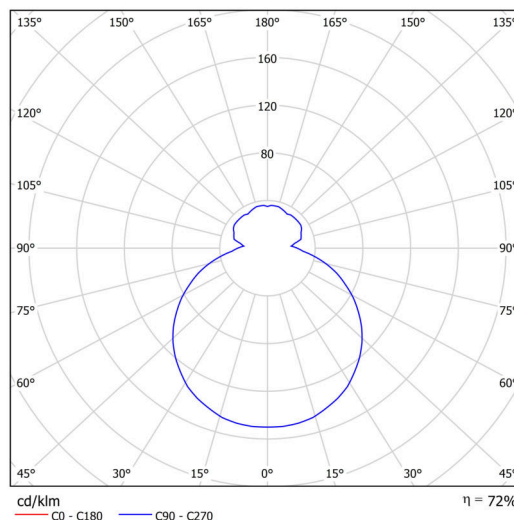

Luminous

Lum. flux of luminaire	3480 lm
Lum. flux of light source	5270 lm
Luminaire efficacy	102 lm/W
Temperature	4000 K
Rated life time LED L80/B10	100000 hours
CRI	Ra80
MacAdam	3
Blue light hazard	Risk group 0