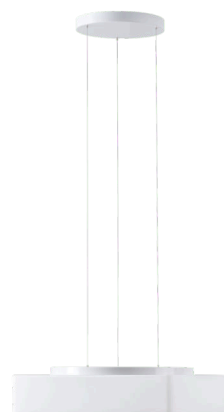

LINA LE7

LED-1L16E700ZLE88/139/L100 B DALI 4K#

WWW.OSMONT.CZ

LINA LE7

Product code: LIN73572

Type: LED-1L16E700ZLE88/139/L100 B DALI 4K#

Short description of the luminaire: White color | pendant LED light | dimmable DALI | TRIPLEX OPAL glass shade with matt surface

Technical

Types of luminaires	Dimmable
Mounting type	Suspended - SELV wire (cableless)
Base material	steel
Shade material	three-layer glass TRIPLEX OPAL
Base color	white Ra9003
Shade color	white
Holding the shade	folding system
Mounting location	ceiling
Width	440 mm
Length	440 mm
Height	125 mm
Hinge length	1000 mm
mounting holes (diameter)	3xØ5mm
Installation wire (diameter)	2xØ16mm
Energy Class	D
Impact strength	IK01
Operating temperature	from -20°C to +30°C