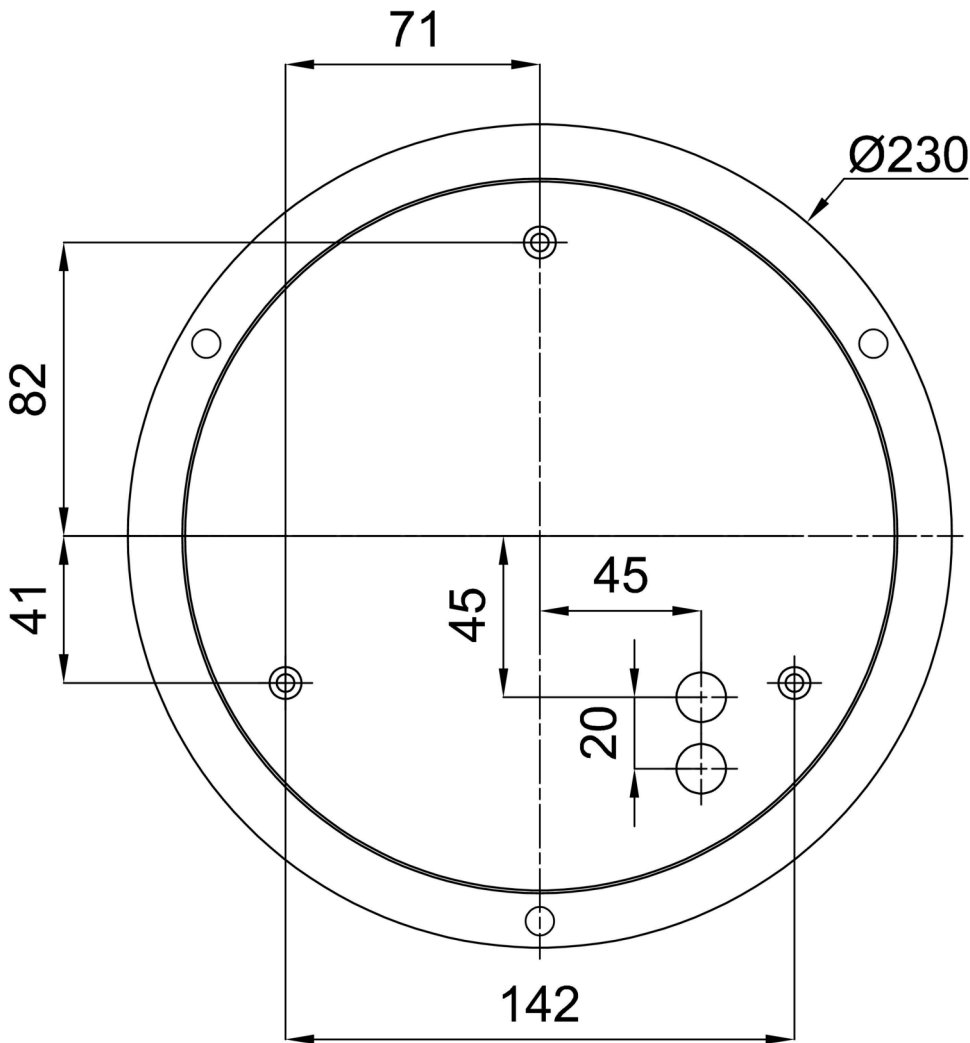

Technical

| | |
|------------------------------|-----------------------------------|
| Types of luminaires | Classic on/off |
| Mounting type | Suspended - SELV wire (cableless) |
| Base material | steel |
| Shade material | three-layer glass TRIPLEX OPAL |
| Base color | white Ra19003 |
| Shade color | white |
| Holding the shade | folding system |
| Mounting location | ceiling |
| Width | 440 mm |
| Length | 440 mm |
| Height | 125 mm |
| Hinge length | 1000 mm |
| mounting holes (diameter) | 3xØ5mm |
| Installation wire (diameter) | 2xØ16mm |
| Energy Class | D |
| Impact strength | IK01 |
| Operating temperature | from -20°C to +30°C |

Eulum data for calculation programs are available at www.osmont.cz.

Logistic

| | |
|-------------------|----------------------|
| EAN | 8591728140748 |
| Weight NTTO | 6.3 Kg |
| Weight BTTO | 8.3 Kg |
| Number of cartons | 1 pcs |
| Package volume | 0.057 m ³ |
| Package 1 width | 0.52 m |
| Package 1 length | 0.52 m |
| Package 1 height | 0.21 m |
| Warranty* | 60 months |

*The warranty for the batteries is valid for 12 months from the date of purchase.

Installation dimensions:

Additional assortment:

Lampshade

| Product code | Name | Color | Description | Picture | Drawing |
|--------------|------|-------|-------------|--|---------|
| 20071 | 139 | white | |  | |