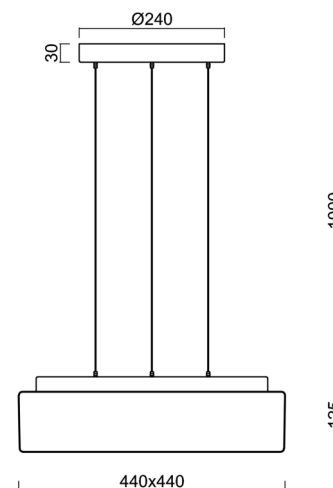

LINA LE7

LED-1L16E500ZLE88/139/L100 B 4K#

WWW.OSMONT.CZ

LINA LE7

Product code: LIN73569

Type: LED-1L16E500ZLE88/139/L100 B 4K#

Short description of the luminaire: White color | pendant LED light | ON/OFF | TRIPLEX OPAL glass shade with matt surface

Technical

| | |
|------------------------------|-----------------------------------|
| Types of luminaires | Classic on/off |
| Mounting type | Suspended - SELV wire (cableless) |
| Base material | steel |
| Shade material | three-layer glass TRIPLEX OPAL |
| Base color | white Ra19003 |
| Shade color | white |
| Holding the shade | folding system |
| Mounting location | ceiling |
| Width | 440 mm |
| Length | 440 mm |
| Height | 125 mm |
| Hinge length | 1000 mm |
| mounting holes (diameter) | 3xØ5mm |
| Installation wire (diameter) | 2xØ16mm |
| Energy Class | D |
| Impact strength | IK01 |
| Operating temperature | from -20°C to +30°C |

Eulum data for calculation programs are available at www.osmont.cz.

Logistic

| | |
|-------------------|----------------------|
| EAN | 8591728140748 |
| Weight NTTO | 6.3 Kg |
| Weight BTTO | 8.3 Kg |
| Number of cartons | 1 pcs |
| Package volume | 0.057 m ³ |
| Package 1 width | 0.52 m |
| Package 1 length | 0.52 m |
| Package 1 height | 0.21 m |
| Warranty* | 60 months |

*The warranty for the batteries is valid for 12 months from the date of purchase.

Installation dimensions:

Additional assortment:

Lampshade

| Product code | Name | Color | Description | Picture | Drawing |
|--------------|------|-------|-------------|--|---------|
| 20071 | 139 | white | |  | |