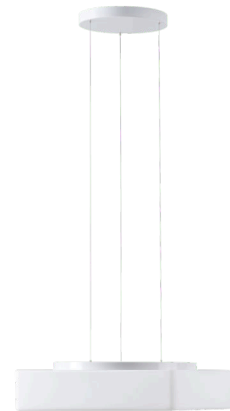

LINA LE7

LED-1L16E500ZLE88/139/L100 B 4K#

WWW.OSMONT.CZ

LINA LE7

Product code: LIN73569

Type: LED-1L16E500ZLE88/139/L100 B 4K#

Short description of the luminaire: White color | pendant LED light | ON/OFF | TRIPLEX OPAL glass shade with matt surface

Technical

| | |
|------------------------------|-----------------------------------|
| Types of luminaires | Classic on/off |
| Mounting type | Suspended - SELV wire (cableless) |
| Base material | steel |
| Shade material | three-layer glass TRIPLEX OPAL |
| Base color | white Ra19003 |
| Shade color | white |
| Holding the shade | folding system |
| Mounting location | ceiling |
| Width | 440 mm |
| Length | 440 mm |
| Height | 125 mm |
| Hinge length | 1000 mm |
| mounting holes (diameter) | 3xØ5mm |
| Installation wire (diameter) | 2xØ16mm |
| Energy Class | D |
| Impact strength | IK01 |
| Operating temperature | from -20°C to +30°C |