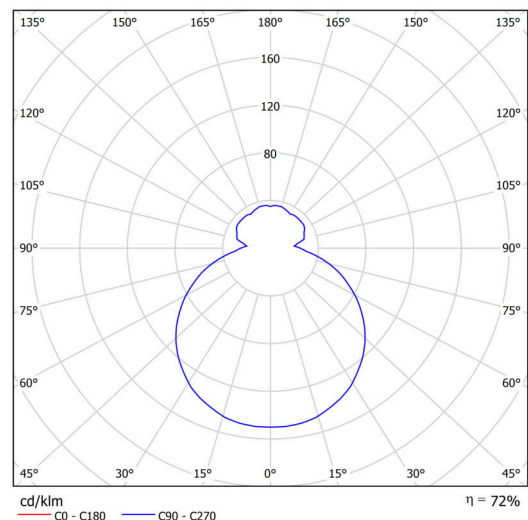

Luminous

Lum. flux of luminaire	2580 lm
Lum. flux of light source	3910 lm
Luminaire efficacy	107 lm/W
Temperature	4000 K
Rated life time LED L80/B10	100000 hours
CRI	Ra80
MacAdam	3
Blue light hazard	Risk group 0