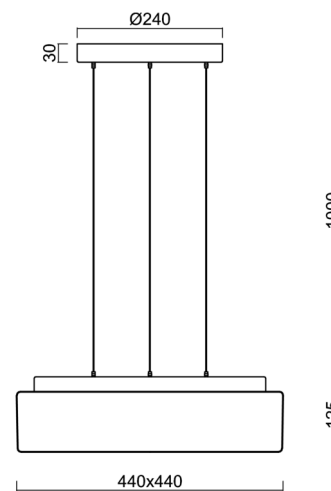

LINA LE7

LED-1L16E700ZLE88/139/L100 C DALI 3/4K#

WWW.OSMONT.CZ

LINA LE7

Product code: LIN71406

Type: LED-1L16E700ZLE88/139/L100 C DALI 3/4K#

Short description of the luminaire: Black pendant changeable LED light DALI with TRIPLEX OPAL glass shade

Technical

Types of luminaires	Dimmable
Mounting type	Suspended - SELV wire (cableless)
Base material	steel
Shade material	three-layer glass TRIPLEX OPAL
Base color	black Ral9005
Shade color	white
Holding the shade	folding system
Mounting location	ceiling
Width	440 mm
Length	440 mm
Height	125 mm
Hinge length	1000 mm
mounting holes (diameter)	3xØ5mm
Installation wire (diameter)	2xØ16mm
Energy Class	D
Impact strength	IK01
Operating temperature	from -20°C to +30°C

Eulum data for calculation programs are available at www.osmont.cz.

Logistic

EAN	8591728140618
Weight NTTO	6.3 Kg
Weight BTTO	8.3 Kg
Number of cartons	1 pcs
Package volume	0.057 m ³
Package 1 width	0.52 m
Package 1 length	0.52 m
Package 1 height	0.21 m
Warranty*	60 months

*The warranty for the batteries is valid for 12 months from the date of purchase.

Installation dimensions:

Additional assortment:

Lampshade

Product code	Name	Color	Description	Picture	Drawing
20071	139	white		