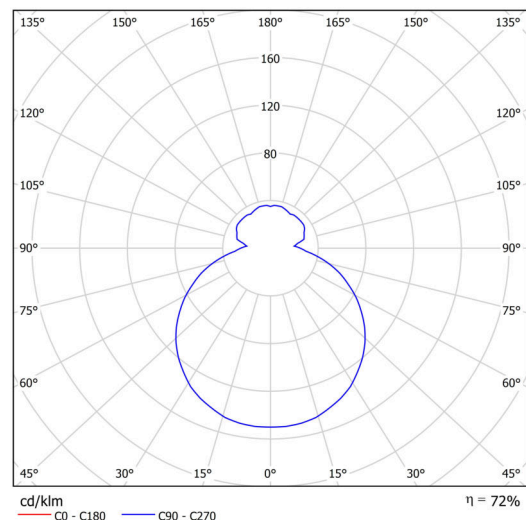

Luminous

Lum. flux of luminaire	3330/3480 lm
Lum. flux of light source	5050/5270 lm
Luminaire efficacy	97 lm/W
Temperature	3000/4000 K
Rated life time LED L80/B10	100000 hours
CRI	Ra80
MacAdam	3
Blue light hazard	Risk group 0