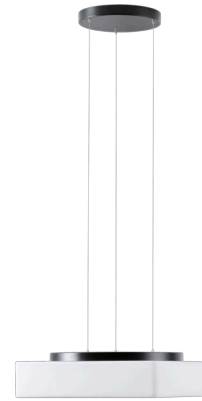

LINA LE7

LED-1L16E700ZLE88/139/L100 C DALI 3/4K#

WWW.OSMONT.CZ

LINA LE7

Product code: LIN71406

Type: LED-1L16E700ZLE88/139/L100 C DALI 3/4K#

Short description of the luminaire: Black pendant changeable LED light DALI with TRIPLEX OPAL glass shade

Technical

Types of luminaires	Dimmable
Mounting type	Suspended - SELV wire (cableless)
Base material	steel
Shade material	three-layer glass TRIPLEX OPAL
Base color	black Ral9005
Shade color	white
Holding the shade	folding system
Mounting location	ceiling
Width	440 mm
Length	440 mm
Height	125 mm
Hinge length	1000 mm
mounting holes (diameter)	3xØ5mm
Installation wire (diameter)	2xØ16mm
Energy Class	D
Impact strength	IK01
Operating temperature	from -20°C to +30°C