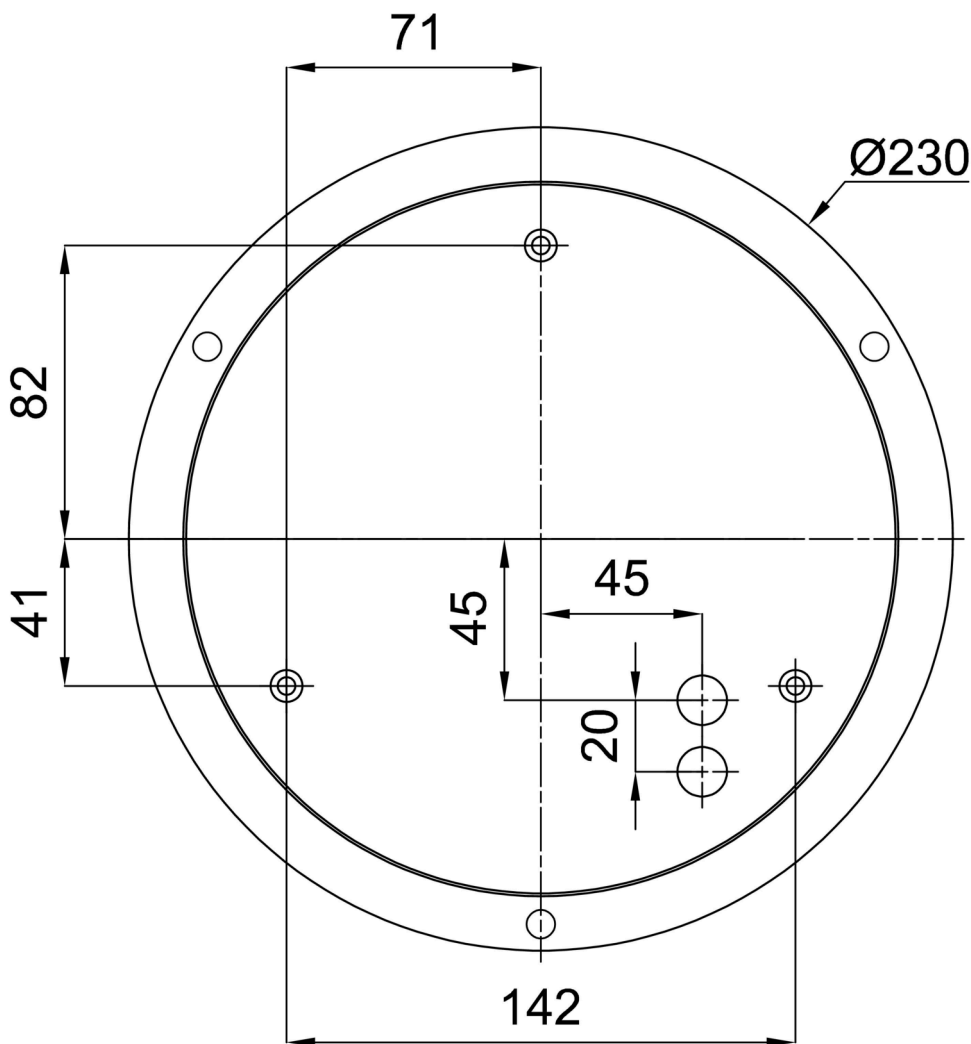

Technical

Types of luminaires	Dimmable
Mounting type	Suspended - SELV wire (cableless)
Base material	steel
Shade material	three-layer glass TRIPLEX OPAL
Base color	silver Ra19006
Shade color	white
Holding the shade	folding system
Mounting location	ceiling
Width	440 mm
Length	440 mm
Height	125 mm
Hinge length	1000 mm
mounting holes (diameter)	3xØ5mm
Installation wire (diameter)	2xØ16mm
Energy Class	D
Impact strength	IK01
Operating temperature	from -20°C to +30°C

Eulum data for calculation programs are available at www.osmont.cz.

Logistic

EAN	8591728140557
Weight NTTO	6.3 Kg
Weight BTTO	8.3 Kg
Number of cartons	1 pcs
Package volume	0.057 m ³
Package 1 width	0.52 m
Package 1 length	0.52 m
Package 1 height	0.21 m
Warranty*	60 months

*The warranty for the batteries is valid for 12 months from the date of purchase.

Installation dimensions:

Additional assortment:

Lampshade

Product code	Name	Color	Description	Picture	Drawing
20071	139	white		