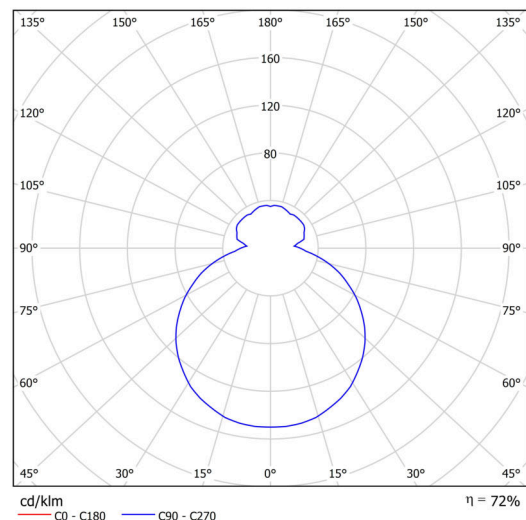

Luminous

Lum. flux of luminaire	2480/2580 lm
Lum. flux of light source	3750/3910 lm
Luminaire efficacy	103 lm/W
Temperature	3000/4000 K
Rated life time LED L80/B10	100000 hours
CRI	Ra80
MacAdam	3
Blue light hazard	Risk group 0