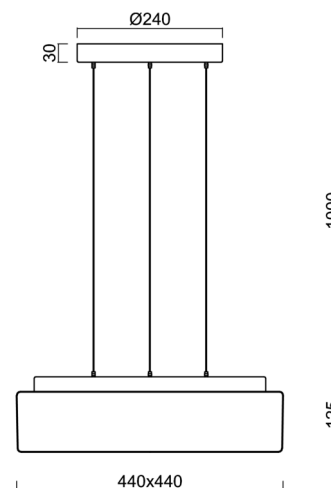

LINA LE7

LED-1L16E500ZLE88/139/L100 S DALI 3/4K#

WWW.OSMONT.CZ

LINA LE7

Product code: LIN71400

Type: LED-1L16E500ZLE88/139/L100 S DALI 3/4K#

Short description of the luminaire: Silver pendant changeable LED light DALI with TRIPLEX OPAL glass shade

Technical

Types of luminaires	Dimmable
Mounting type	Suspended - SELV wire (cableless)
Base material	steel
Shade material	three-layer glass TRIPLEX OPAL
Base color	silver Ra19006
Shade color	white
Holding the shade	folding system
Mounting location	ceiling
Width	440 mm
Length	440 mm
Height	125 mm
Hinge length	1000 mm
mounting holes (diameter)	3xØ5mm
Installation wire (diameter)	2xØ16mm
Energy Class	D
Impact strength	IK01
Operating temperature	from -20°C to +30°C

Eulum data for calculation programs are available at www.osmont.cz.

Logistic

EAN	8591728140557
Weight NTTO	6.3 Kg
Weight BTTO	8.3 Kg
Number of cartons	1 pcs
Package volume	0.057 m ³
Package 1 width	0.52 m
Package 1 length	0.52 m
Package 1 height	0.21 m
Warranty*	60 months

*The warranty for the batteries is valid for 12 months from the date of purchase.

Installation dimensions:

Additional assortment:

Lampshade

Product code	Name	Color	Description	Picture	Drawing
20071	139	white		