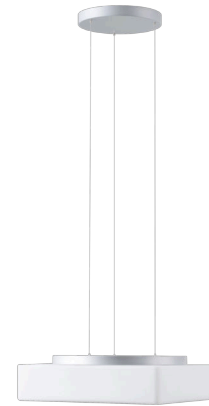

LINA LE7

LED-1L16E500ZLE88/139/L100 S DALI 3/4K#

WWW.OSMONT.CZ

LINA LE7

Product code: LIN71400

Type: LED-1L16E500ZLE88/139/L100 S DALI 3/4K#

Short description of the luminaire: Silver pendant changeable LED light DALI with TRIPLEX OPAL glass shade

Technical

Types of luminaires	Dimmable
Mounting type	Suspended - SELV wire (cableless)
Base material	steel
Shade material	three-layer glass TRIPLEX OPAL
Base color	silver Ra19006
Shade color	white
Holding the shade	folding system
Mounting location	ceiling
Width	440 mm
Length	440 mm
Height	125 mm
Hinge length	1000 mm
mounting holes (diameter)	3xØ5mm
Installation wire (diameter)	2xØ16mm
Energy Class	D
Impact strength	IK01
Operating temperature	from -20°C to +30°C