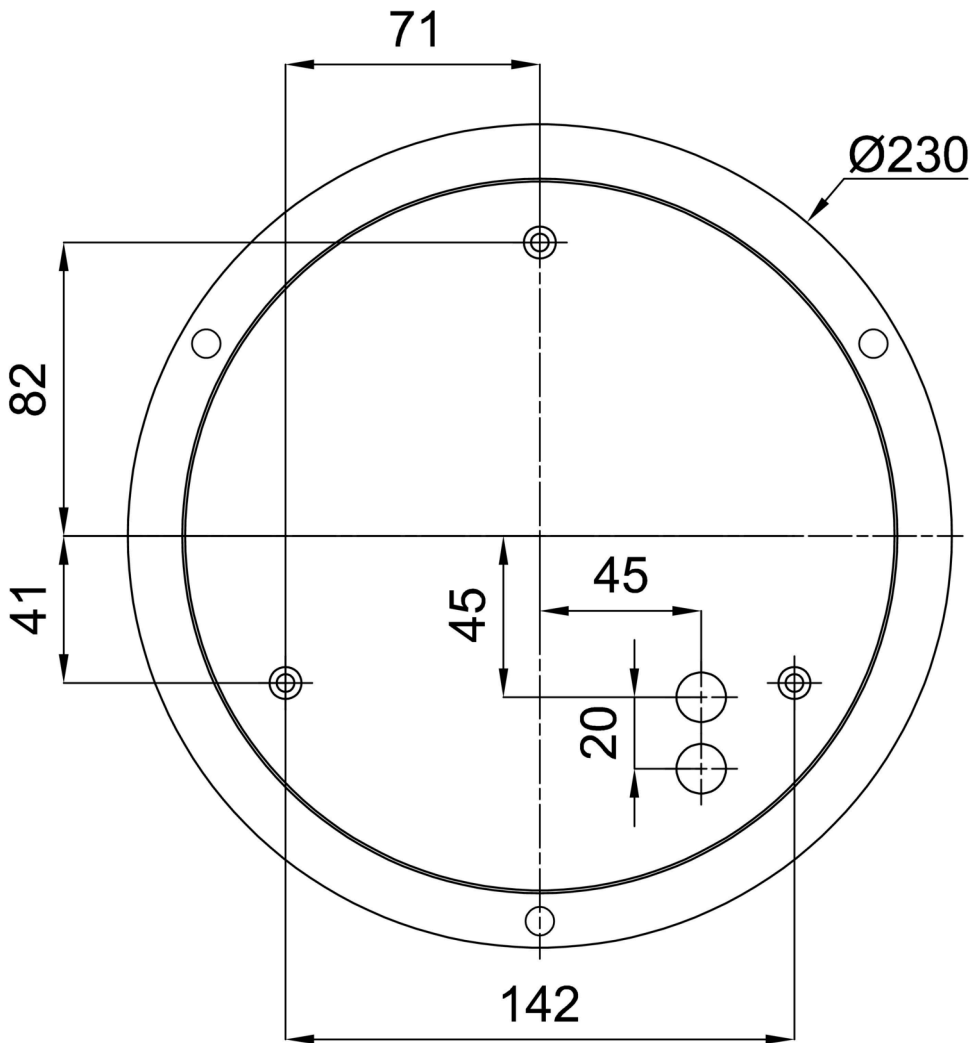

Logistic

EAN	8591728140175
Weight NTTO	6.3 Kg
Weight BTTO	8.3 Kg
Number of cartons	1 pcs
Package volume	0.057 m³
Package 1 width	0.52 m
Package 1 length	0.52 m
Package 1 height	0.21 m
Warranty*	60 months

*The warranty for the batteries is valid for 12 months from the date of purchase.

Installation dimensions: