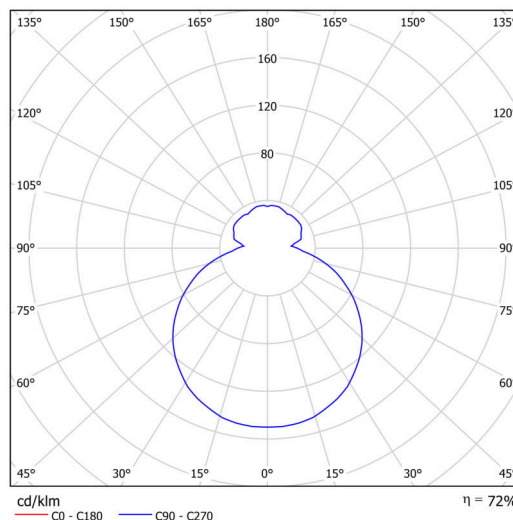

Luminous

Lum. flux of luminaire	2580 lm
Lum. flux of light source	3910 lm
Luminaire efficacy	107 lm/W
Temperature	4000 K
Rated life time LED L80/B10	100000 hours
CRI	Ra80
MacAdam	3
Blue light hazard	Risk group 0