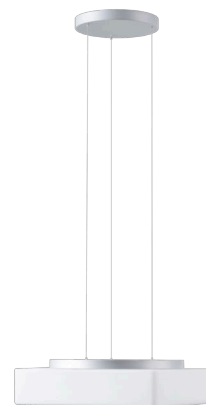

# LINA LE7

Product code: LIN67958

Type: LED-1L16E500ZLE88/139/L100 S DALI 4K#

Short description of the luminaire: Silver pendant LED light DALI with TRIPLEX OPAL glass shade.

## Technical

Types of luminaires	Dimmable
Mounting type	Suspended - SELV wire (cableless)
Base material	steel
Shade material	three-layer glass TRIPLEX OPAL
Base color	silver Ra19006
Shade color	white
Holding the shade	folding system
Mounting location	ceiling
Width	440 mm
Length	440 mm
Height	125 mm
Hinge length	1000 mm
mounting holes (diameter)	3xØ5mm
Installation wire (diameter)	2xØ16mm
Energy Class	D
Impact strength	IK01
Operating temperature	from -20°C to +30°C