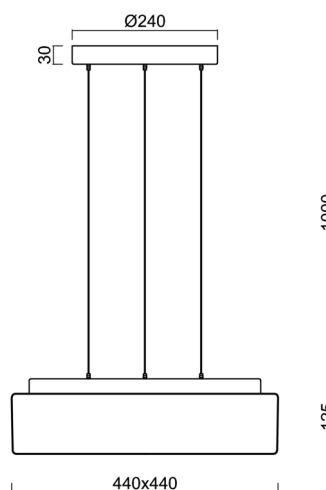

## Technical

Types of luminaires	Dimmable
Mounting type	Suspended - SELV wire (cableless)
Base material	steel
Shade material	three-layer glass TRIPLEX OPAL
Base color	silver Ra19006
Shade color	white
Holding the shade	folding system
Mounting location	ceiling
Width	440 mm
Length	440 mm
Height	125 mm
Hinge length	1000 mm
mounting holes (diameter)	3xØ5mm
Installation wire (diameter)	2xØ16mm
Energy Class	D
Impact strength	IK01
Operating temperature	from -20°C to +30°C