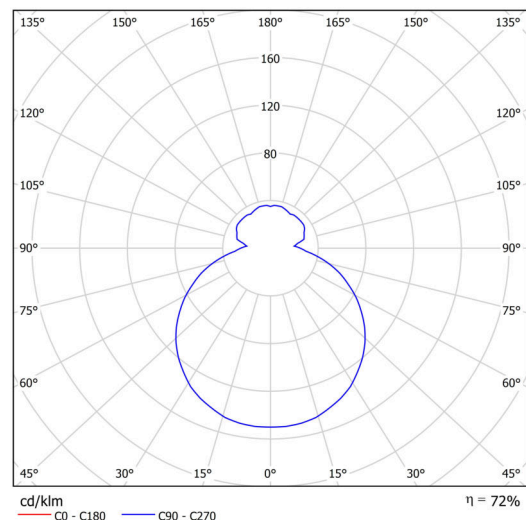

Luminous

Lum. flux of luminaire	3640 lm
Lum. flux of light source	5050 lm
Lum. flux of light source in emergency mode	150 lm
Luminaire efficacy	107 lm/W
Temperature	3000 K
Rated life time LED L80/B10	100000 hours
CRI	Ra80
MacAdam	3
Blue light hazard	Risk group 0