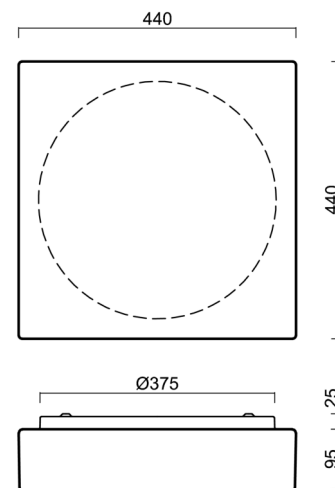

# LINA 7

Product code: LIN51411

Type: LED-1L16EMP700K88/139/NK1W 3K#

Short description of the luminaire: White surface-mounted LED light with emergency unit combined with TRIPLEX OPAL glass shade.

## Technical

Types of luminaires	Emergency combined
Mounting type	surface mounted
Base material	steel
Shade material	three-layer glass TRIPLEX OPAL
Base color	white Ral9003
Shade color	white
Holding the shade	folding system
Mounting location	ceiling/wall
Width	440 mm
Length	440 mm
Height	125 mm
mounting holes (diameter)	4xØ5mm
Installation wire (diameter)	2xØ16mm
Energy Class	D
Impact strength	IK01
Operating temperature	from 0°C to +30°C

## Installation dimensions: