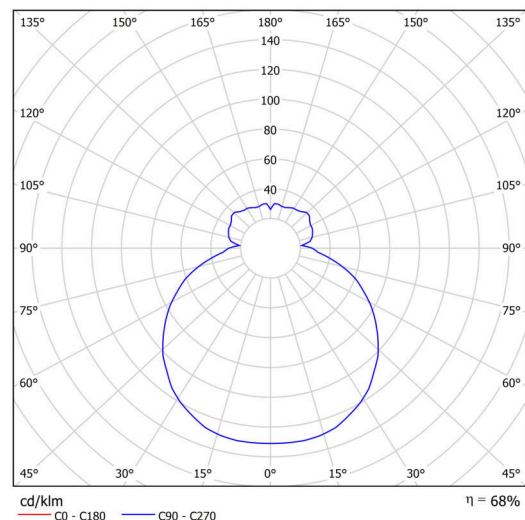

Luminous

Lum. flux of luminaire	2870 lm
Lum. flux of light source	4220 lm
Lum. flux of light source in emergency mode	150 lm
Luminaire efficacy	106 lm/W
Temperature	4000 K
Rated life time LED L80/B10	100000 hours
CRI	Ra80
MacAdam	3