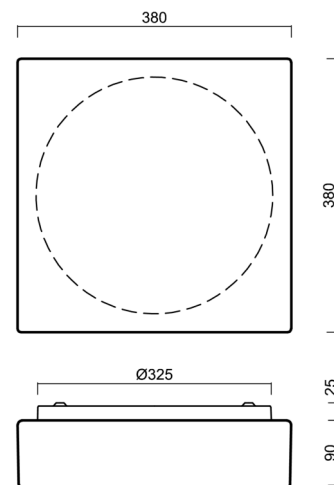

# LINA 6

Product code: LIN59703

Type: LED-1L15EMP700K76/039/NK1W HF 4K#

Short description of the luminaire: White surface-mounted LED light with emergency unit combined with sensor with TRIPLEX OPAL glass shade.

## Technical

|                              |                                |
|------------------------------|--------------------------------|
| Types of luminaires          | Emergency combined + sensor    |
| Mounting type                | surface mounted                |
| Base material                | steel                          |
| Shade material               | three-layer glass TRIPLEX OPAL |
| Base color                   | white Ral9003                  |
| Shade color                  | white                          |
| Holding the shade            | folding system                 |
| Mounting location            | ceiling/wall                   |
| Width                        | 380 mm                         |
| Length                       | 380 mm                         |
| Height                       | 120 mm                         |
| mounting holes (diameter)    | 4xØ5mm                         |
| Installation wire (diameter) | 2xØ16mm                        |
| Energy Class                 | D                              |
| Impact strength              | IK01                           |
| Operating temperature        | from -20°C to +30°C            |

### Installation dimensions: