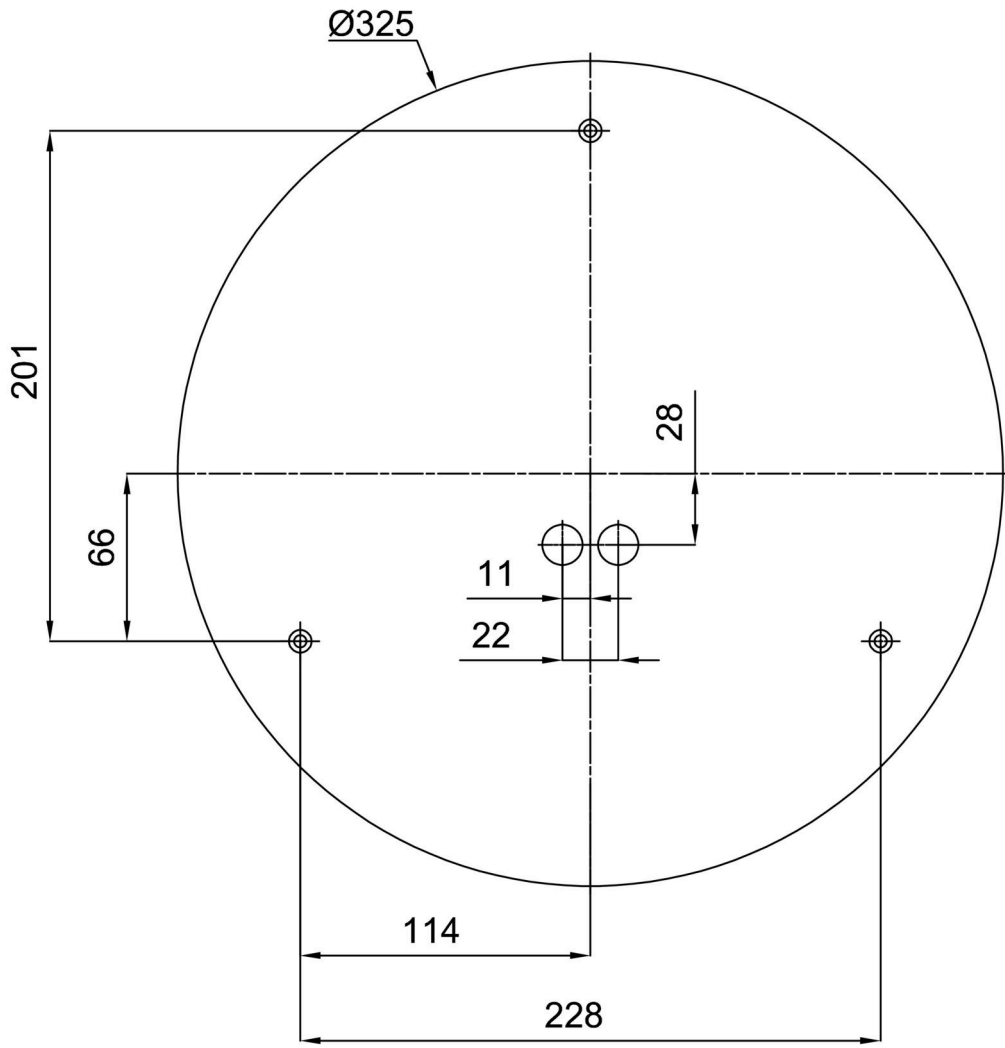

## Technical

|                              |                                |
|------------------------------|--------------------------------|
| Types of luminaires          | Emergency combined + sensor    |
| Mounting type                | surface mounted                |
| Base material                | steel                          |
| Shade material               | three-layer glass TRIPLEX OPAL |
| Base color                   | white Ral9003                  |
| Shade color                  | white                          |
| Holding the shade            | folding system                 |
| Mounting location            | ceiling/wall                   |
| Width                        | 380 mm                         |
| Length                       | 380 mm                         |
| Height                       | 120 mm                         |
| mounting holes (diameter)    | 4xØ5mm                         |
| Installation wire (diameter) | 2xØ16mm                        |
| Energy Class                 | D                              |
| Impact strength              | IK01                           |
| Operating temperature        | from -20°C to +30°C            |

### Installation dimensions: