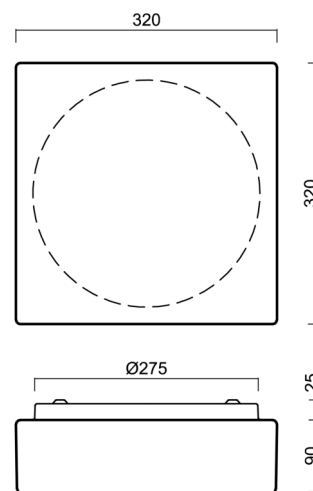

LINA 3

LED-1L14E500K64/037 NK3HST HF 4K#

WWW.OSMONT.CZ

LINA 3

Product code: LIN67968

Type: LED-1L14E500K64/037 NK3HST HF 4K#

Short description of the luminaire: White colour | ceiling or wall LED light with emergency backup combined (with Self-test) with HF sensor |TRIPLEX OPAL hand blown glass shade|

Technical

Types of luminaires	Emergency combined + sensor
Mounting type	surface mounted
Base material	steel
Shade material	three-layer glass TRIPLEX OPAL
Base color	white Ral9003
Shade color	white
Holding the shade	folding system
Mounting location	ceiling/wall
Width	320 mm
Length	320 mm
Height	115 mm
mounting holes (diameter)	4xØ5mm
Cable entrance	2xØ16mm
Energy Class	D
Impact strength	IK01
Operating temperature	from -20°C to +30°C

Eulum data for calculation programs are available at www.osmont.cz.

Logistic

EAN	8591728158811
Weight NTTO	3.3 Kg
Weight BTTO	3.6 Kg
Number of cartons	1 pcs
Package volume	0.017 m ³
Package 1 width	0.355 m
Package 1 length	0.375 m
Package 1 height	0.13 m
Warranty*	60 months