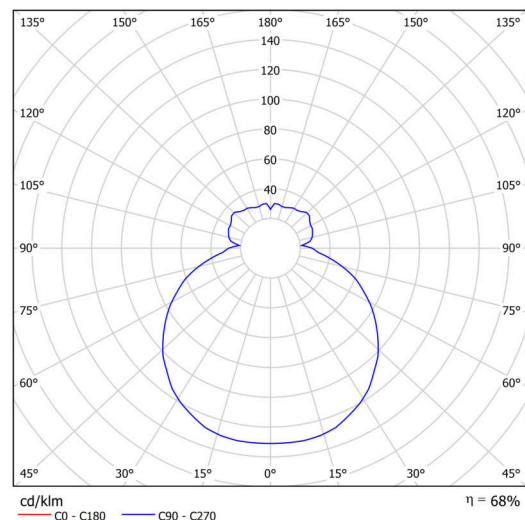

Luminous

Lum. flux of luminaire	1410 lm
Lum. flux of light source	2080 lm
Lum. flux of light source in emergency mode	200 lm
Temperature	4000 K
Rated life time LED L80/B10	100000 hours
CRI	Ra80
MacAdam	3
Blue light hazard	Risk group 0

Eulum data for calculation programs are available at www.osmont.cz.