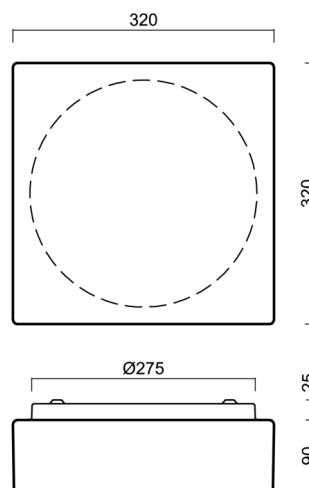

LINA 3

LED-1L14E500K64/037 NK3HST 4K#

WWW.OSMONT.CZ

LINA 3

Product code: LIN67967

Type: LED-1L14E500K64/037 NK3HST 4K#

Short description of the luminaire: White colour | ceiling or wall LED light with emergency backup combined (with Self-test) | TRIPLEX OPAL hand blown glass shade|

Technical

Types of luminaires	Emergency combined
Mounting type	surface mounted
Base material	steel
Shade material	three-layer glass TRIPLEX OPAL
Base color	white Ral9003
Shade color	white
Holding the shade	folding system
Mounting location	ceiling/wall
Width	320 mm
Length	320 mm
Height	115 mm
mounting holes (diameter)	4xØ5mm
Cable entrance	2xØ16mm
Energy Class	D
Impact strength	IK01
Operating temperature	from 0°C to +30°C

Eulum data for calculation programs are available at www.osmont.cz.

Logistic

EAN	8591728158804
Weight NTTO	3.3 Kg
Weight BTTO	3.6 Kg
Number of cartons	1 pcs
Package volume	0.017 m ³
Package 1 width	0.355 m
Package 1 length	0.375 m
Package 1 height	0.13 m
Warranty*	60 months