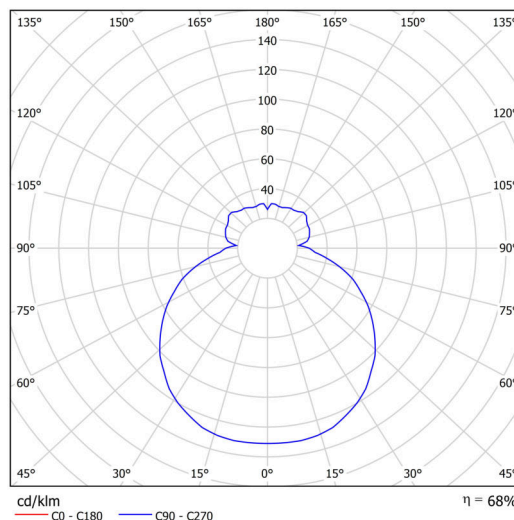

Luminous

Lum. flux of luminaire	1410 lm
Lum. flux of light source	2080 lm
Lum. flux of light source in emergency mode	200 lm
Temperature	4000 K
Rated life time LED L80/B10	100000 hours
CRI	Ra80
MacAdam	3
Blue light hazard	Risk group 0

Eulum data for calculation programs are available at www.osmont.cz.