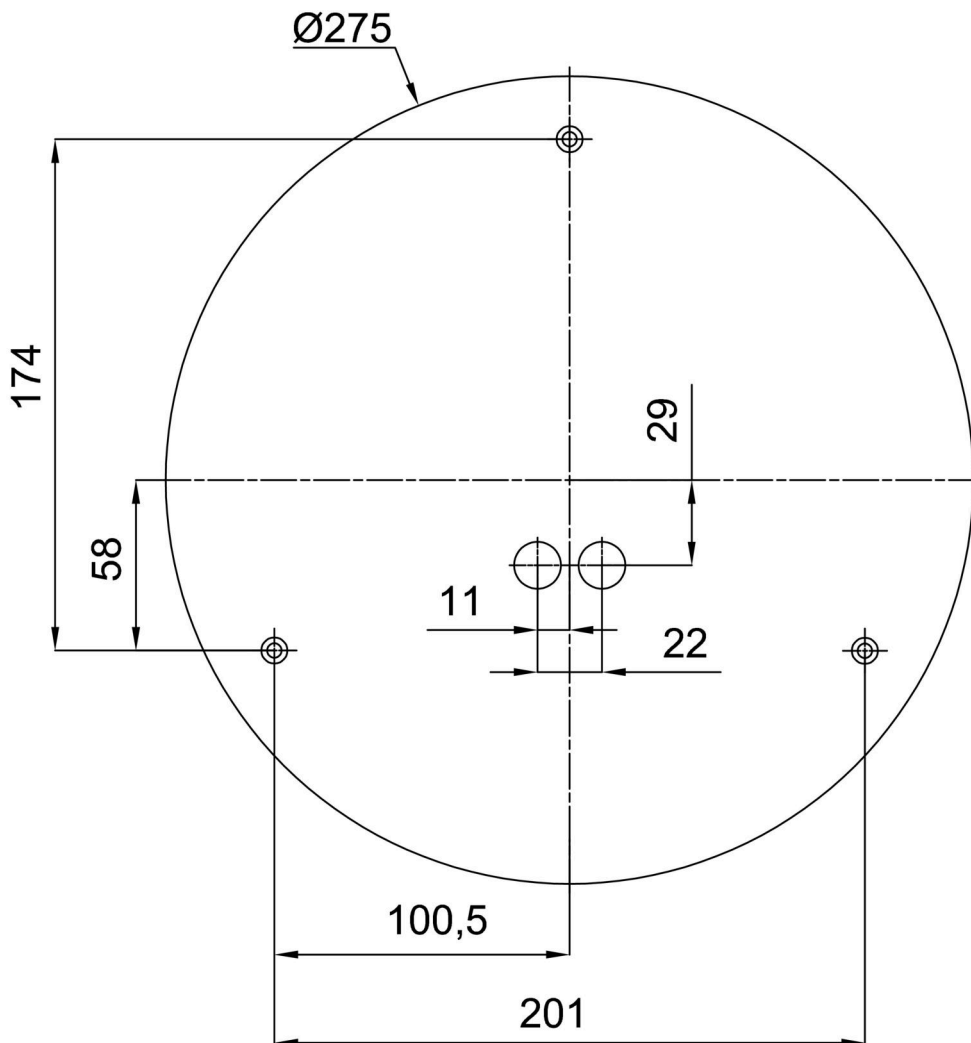

Logistic

EAN	8591728158804
Weight NTTO	3.3 Kg
Weight BTTO	3.6 Kg
Number of cartons	1 pcs
Package volume	0.017 m³
Package 1 width	0.355 m
Package 1 length	0.375 m
Package 1 height	0.13 m
Warranty*	60 months

*The warranty for the batteries is valid for 12 months from the date of purchase.

Installation dimensions: