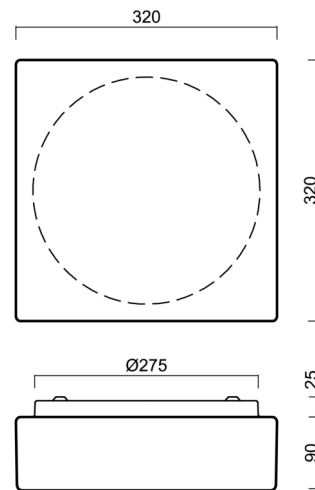

# LINA 3

Product code: LIN67469

Type: LED-1L14EMP700K64/037 NK3HST 3K#

Short description of the luminaire: White colour | ceiling or wall LED light with emergency backup combined ( with Self-test) | TRIPLEX OPAL hand blown glass shade|

## Technical

Types of luminaires	Emergency combined
Mounting type	surface mounted
Base material	steel
Shade material	three-layer glass TRIPLEX OPAL
Base color	white Ral9003
Shade color	white
Holding the shade	folding system
Mounting location	ceiling/wall
Width	320 mm
Length	320 mm
Height	115 mm
mounting holes (diameter)	4xØ5mm
Cable entrance	2xØ16mm
Energy Class	D
Impact strength	IK01
Operating temperature	from 0°C to +30°C