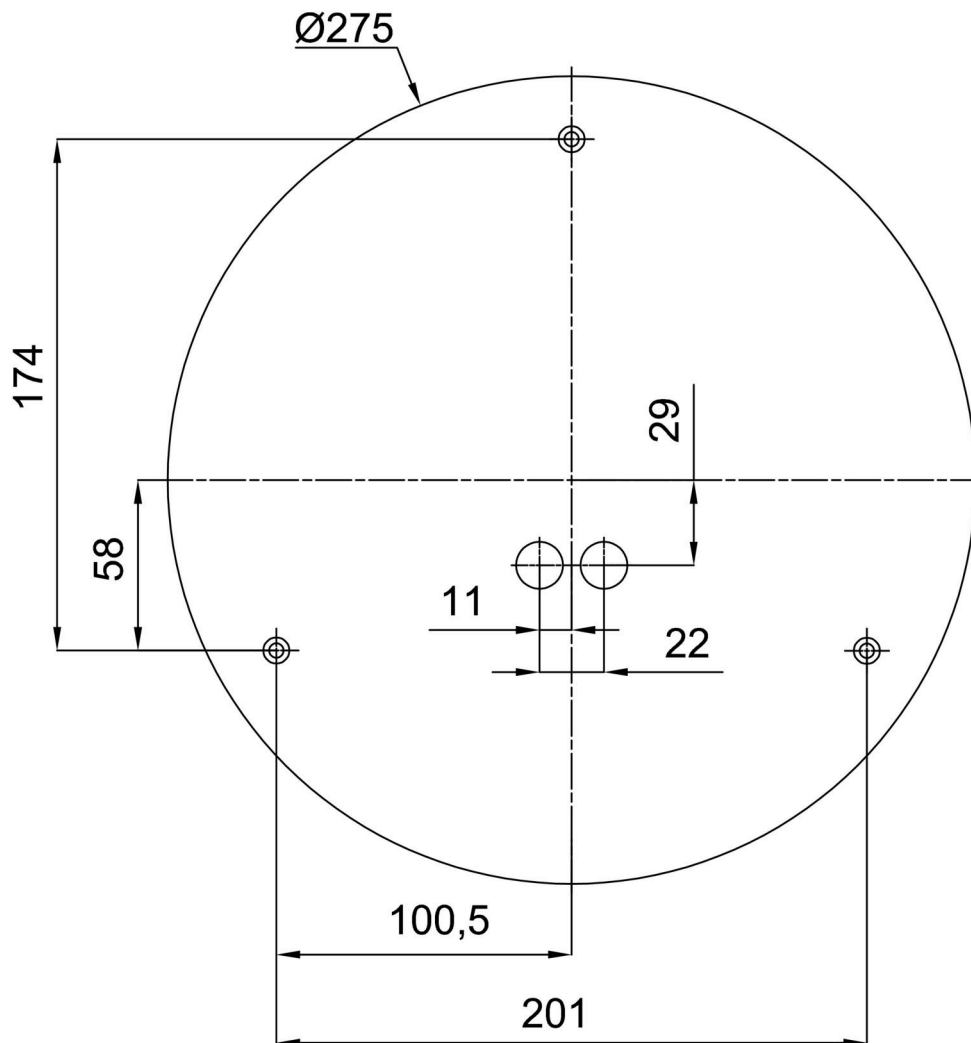

Logistic

EAN	8591728158705
Weight NTTO	3.7 Kg
Weight BTTO	4 Kg
Number of cartons	1 pcs
Package volume	0.017 m³
Package 1 width	0.355 m
Package 1 length	0.375 m
Package 1 height	0.13 m
Warranty*	60 months

*The warranty for the batteries is valid for 12 months from the date of purchase.

Installation dimensions: