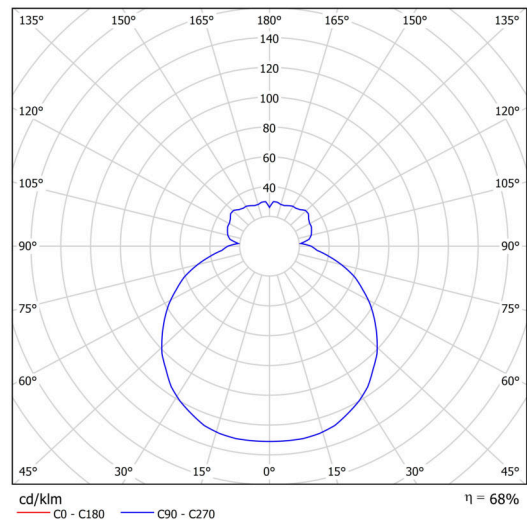

Luminous

Lum. flux of luminaire	1830 lm
Lum. flux of light source	2690 lm
Lum. flux of light source in emergency mode	200 lm
Temperature	3000 K
Rated life time LED L80/B10	100000 hours
CRI	Ra80
MacAdam	3
Blue light hazard	Risk group 0

Eulum data for calculation programs are available at www.osmont.cz.