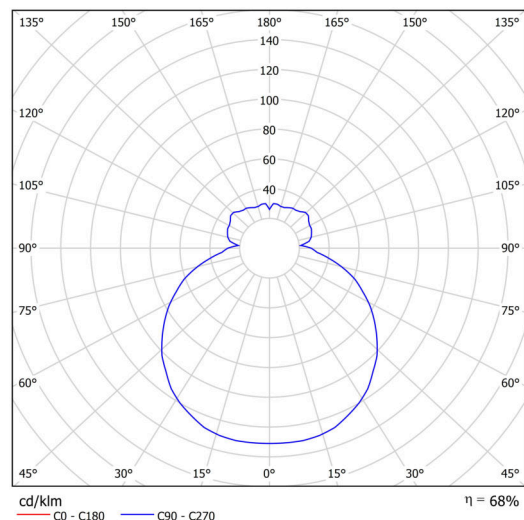

Luminous

Lum. flux of luminaire	1360 lm
Lum. flux of light source	2000 lm
Lum. flux of light source in emergency mode	200 lm
Temperature	3000 K
Rated life time LED L80/B10	100000 hours
CRI	Ra80
MacAdam	3
Blue light hazard	Risk group 0

Eulum data for calculation programs are available at www.osmont.cz.