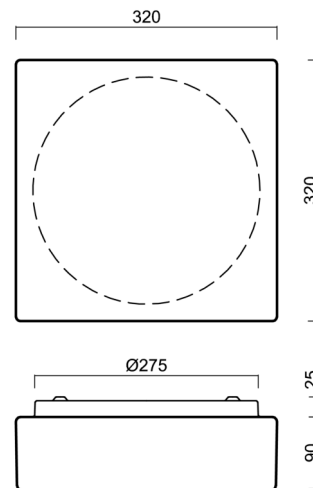

LINA 3

LED-1L14E500K64/037 NK3HST HF 3K#

WWW.OSMONT.CZ

LINA 3

Product code: LIN67468

Type: LED-1L14E500K64/037 NK3HST HF 3K#

Short description of the luminaire: White colour | ceiling or wall LED light with emergency backup combined (with Self-test) with HF sensor |TRIPLEX OPAL hand blown glass shade|

Technical

Types of luminaires	Emergency combined + sensor
Mounting type	surface mounted
Base material	steel
Shade material	three-layer glass TRIPLEX OPAL
Base color	white Ral9003
Shade color	white
Holding the shade	folding system
Mounting location	ceiling/wall
Width	320 mm
Length	320 mm
Height	115 mm
mounting holes (diameter)	4xØ5mm
Cable entrance	2xØ16mm
Energy Class	D
Impact strength	IK01
Operating temperature	from -20°C to +30°C