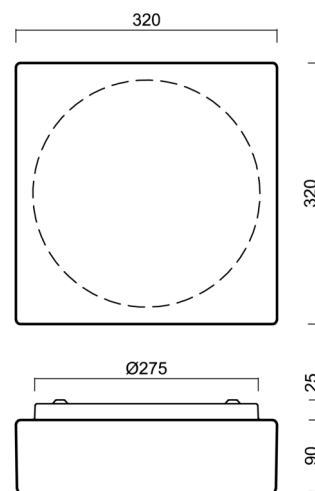

LINA 3

LED-1L14E500K64/037 NK3HST 3K#

WWW.OSMONT.CZ

LINA 3

Product code: LIN67467

Type: LED-1L14E500K64/037 NK3HST 3K#

Short description of the luminaire: White colour | ceiling or wall LED light with emergency backup combined (with Self-test) | TRIPLEX OPAL hand blown glass shade|

Technical

Types of luminaires	Emergency combined
Mounting type	surface mounted
Base material	steel
Shade material	three-layer glass TRIPLEX OPAL
Base color	white Ral9003
Shade color	white
Holding the shade	folding system
Mounting location	ceiling/wall
Width	320 mm
Length	320 mm
Height	115 mm
mounting holes (diameter)	4xØ5mm
Cable entrance	2xØ16mm
Energy Class	D
Impact strength	IK01
Operating temperature	from 0°C to +30°C