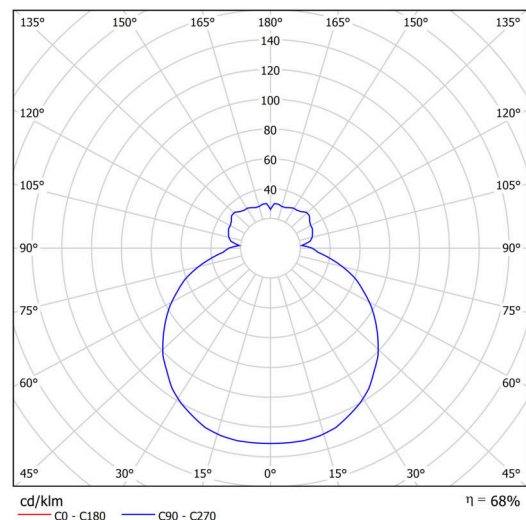

Luminous

Lum. flux of luminaire	1360 lm
Lum. flux of light source	2000 lm
Lum. flux of light source in emergency mode	200 lm
Temperature	3000 K
Rated life time LED L80/B10	100000 hours
CRI	Ra80
MacAdam	3
Blue light hazard	Risk group 0

Eulum data for calculation programs are available at www.osmont.cz.