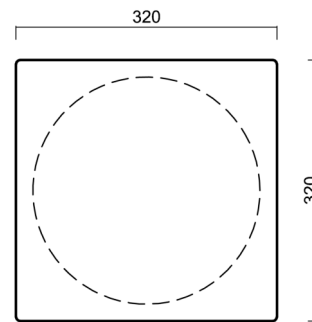

LINA 3

IN-22K64/037*

WWW.OSMONT.CZ

LINA 3

Product code: LIN41307

Type: IN-22K64/037*

Short description of the luminaire: White surface-mounted E27 light ON/OFF with TRIPLEX OPAL glass shade.

Technical

Types of luminaires	Classic on/off
Mounting type	surface mounted
Base material	steel
Shade material	three-layer glass TRIPLEX OPAL
Base color	white Ral9003
Shade color	white
Holding the shade	folding system
Mounting location	ceiling/wall
Width	320 mm
Length	320 mm
Height	115 mm
mounting holes (diameter)	4xØ5mm
Installation wire (diameter)	2xØ16mm
Impact strength	IK01
Operating temperature	from -20°C to +30°C