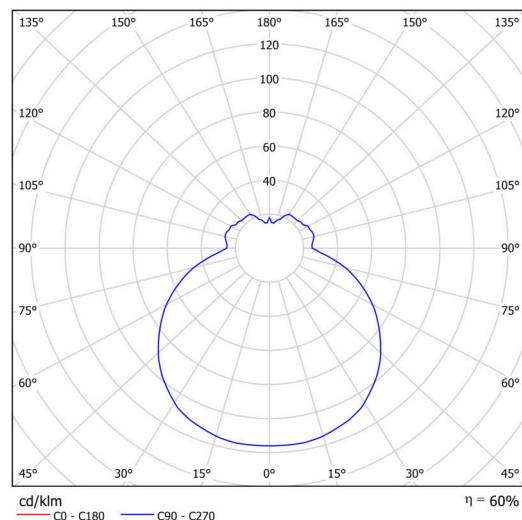

Luminous

Blue light hazard	Risk group 0

Eulum data for calculation programs are available at www.osmont.cz.