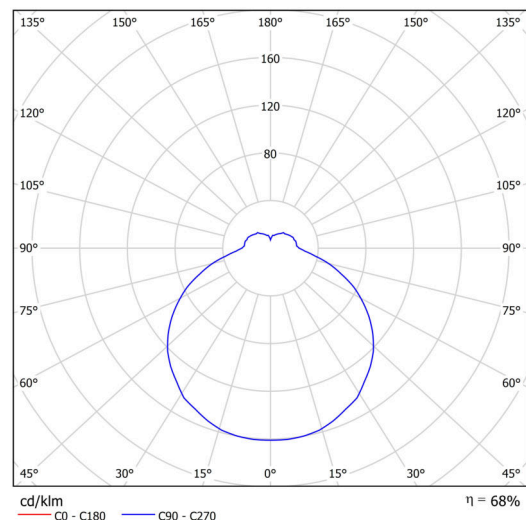

Luminous

Lum. flux of luminaire	1770 lm
Lum. flux of light source	2610 lm
Lum. flux of light source in emergency mode	150 lm
Luminaire efficacy	110 lm/W
Temperature	4000 K
Rated life time LED L80/B10	100000 hours
CRI	Ra80
MacAdam	3
Blue light hazard	Risk group 0