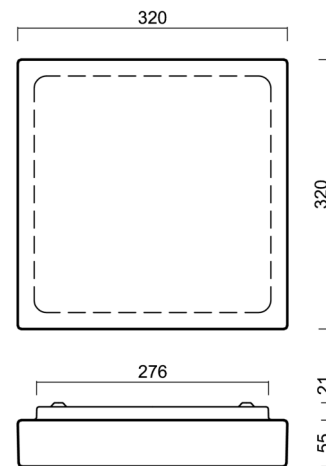

LIBRA 1

LED-1L32E500NU2/232/NK1W 4K#

WWW.OSMONT.CZ

LIBRA 1

Product code: LIB59614

Type: LED-1L32E500NU2/232/NK1W 4K#

Short description of the luminaire: White surface-mounted LED light with emergency unit combined with TRIPLEX OPAL glass shade.

Technical

Types of luminaires	Emergency combined
Mounting type	surface mounted
Base material	steel
Shade material	three-layer glass TRIPLEX OPAL
Base color	white Ral9003
Shade color	white
Holding the shade	folding system
Mounting location	ceiling/wall
Width	320 mm
Length	320 mm
Height	70 mm
mounting holes (diameter)	4xØ5mm
Installation wire (diameter)	2xØ16mm
Energy Class	D
Impact strength	IK01

TECHNICAL SHEET

Eulum data for calculation programs are available at www.osmont.cz.

Logistic

EAN	8591728139117
Weight NTTO	3.9 Kg
Weight BTTO	4.1 Kg
Number of cartons	1 pcs
Package volume	0.011 m ³
Package 1 width	0.34 m
Package 1 length	0.36 m
Package 1 height	0.09 m
Warranty*	60 months