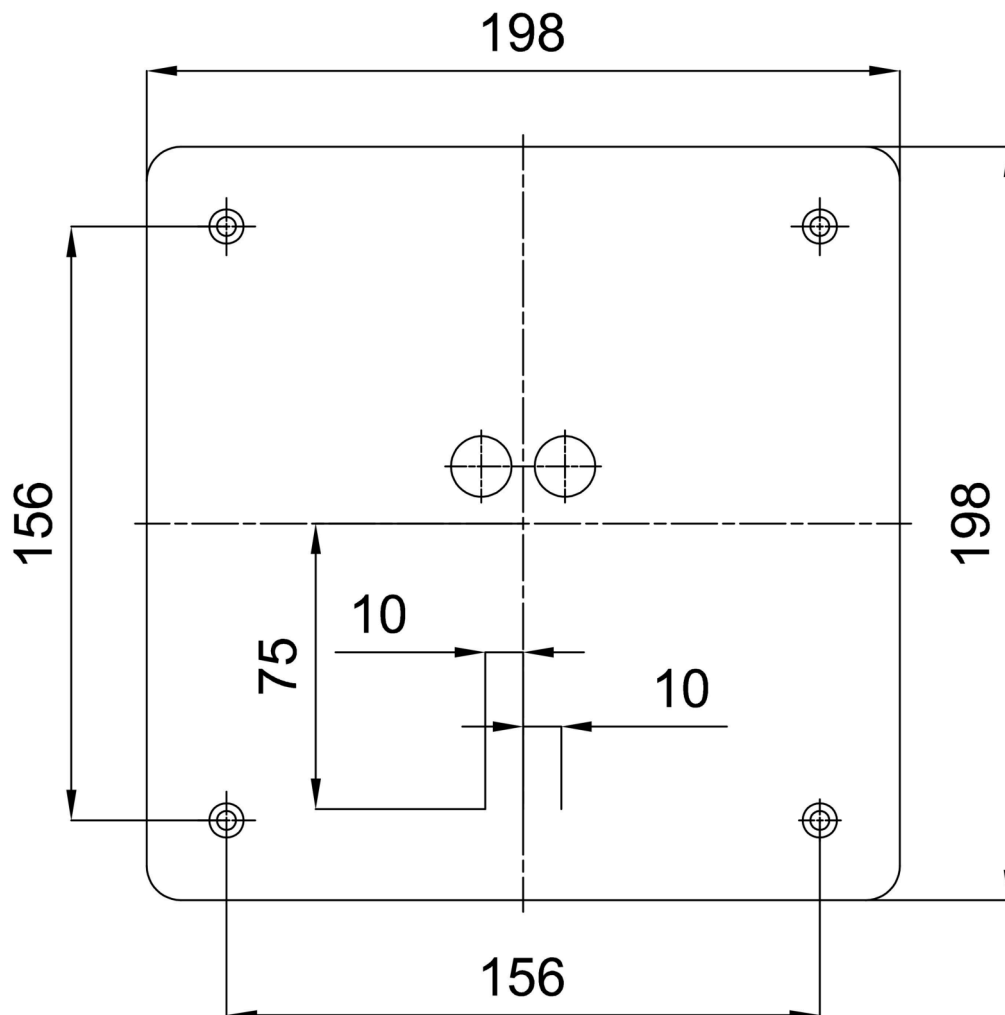

Technical

Types of luminaires	Emergency combined
Mounting type	surface mounted
Base material	steel
Shade material	three-layer glass TRIPLEX OPAL
Base color	white Ral9003
Shade color	white
Holding the shade	folding system
Mounting location	ceiling/wall
Width	320 mm
Length	320 mm
Height	70 mm
mounting holes (diameter)	4xØ5mm
Installation wire (diameter)	2xØ16mm
Energy Class	D
Impact strength	IK01

TECHNICAL SHEET

Eulum data for calculation programs are available at www.osmont.cz.

Logistic

EAN	8591728139117
Weight NTTO	3.9 Kg
Weight BTTO	4.1 Kg
Number of cartons	1 pcs
Package volume	0.011 m ³
Package 1 width	0.34 m
Package 1 length	0.36 m
Package 1 height	0.09 m
Warranty*	60 months

*The warranty for the batteries is valid for 12 months from the date of purchase.

Installation dimensions:

Additional assortment:

Lampshade

Product code	Name	Color	Description	Picture	Drawing
20112	232	white		