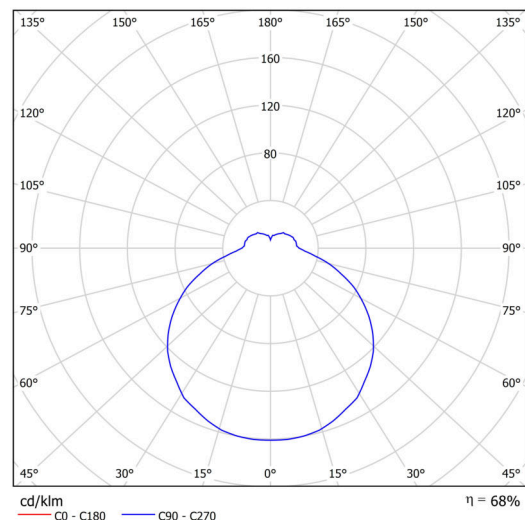

Luminous

Lum. flux of luminaire	2390 lm
Lum. flux of light source	3510 lm
Luminaire efficacy	103 lm/W
Temperature	4000 K
Rated life time LED L80/B10	100000 hours
CRI	Ra80
MacAdam	3
Blue light hazard	Risk group 0

Eulum data for calculation programs are available at www.osmont.cz.