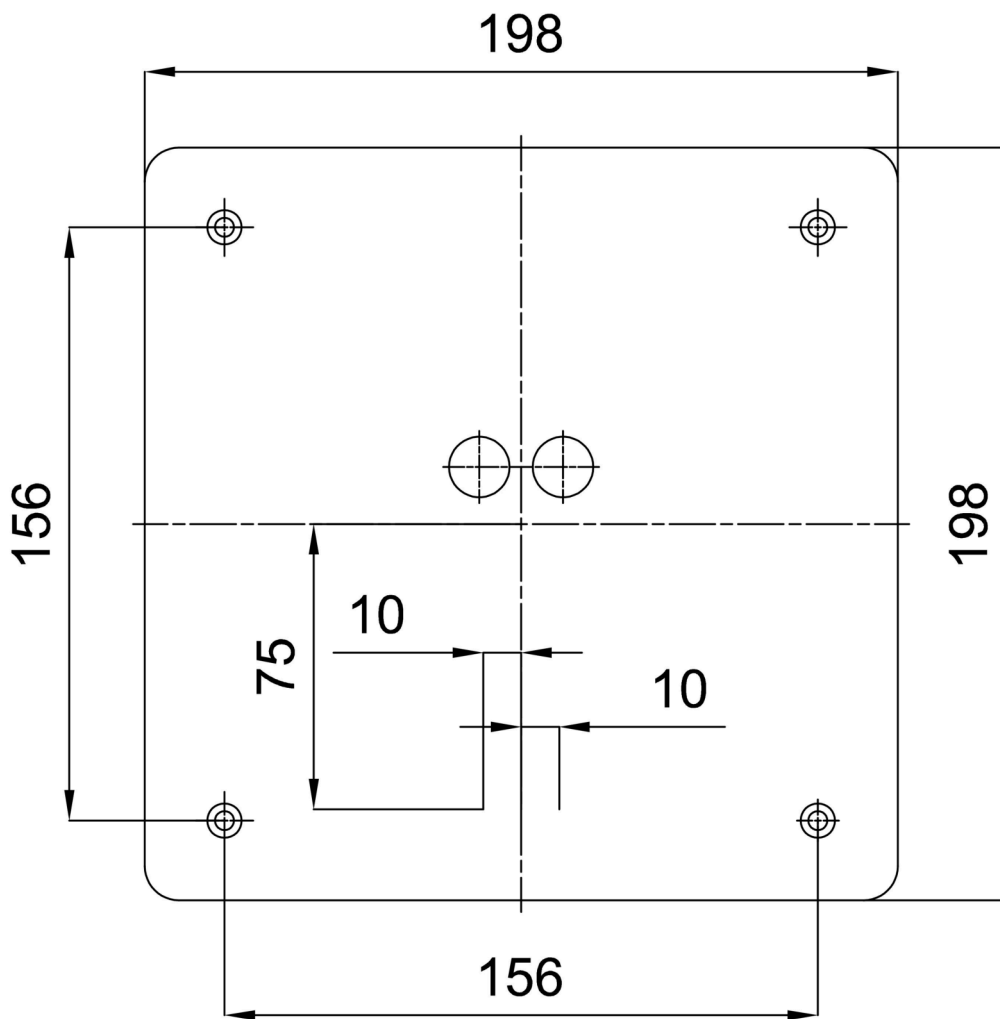

Technical

Types of luminaires	Dimmable
Mounting type	surface mounted
Base material	steel
Shade material	three-layer glass TRIPLEX OPAL
Base color	white Ral9003
Shade color	white
Holding the shade	folding system
Mounting location	ceiling/wall
Width	320 mm
Length	320 mm
Height	70 mm
mounting holes (diameter)	4xØ5mm
Installation wire (diameter)	2xØ16mm
Energy Class	D
Impact strength	IK01

Eulum data for calculation programs are available at www.osmont.cz.

Logistic

EAN	8591728139094
Weight NTTO	3.5 Kg
Weight BTTO	3.7 Kg
Number of cartons	1 pcs
Package volume	0.011 m ³
Package 1 width	0.34 m
Package 1 length	0.36 m
Package 1 height	0.09 m
Warranty*	60 months

*The warranty for the batteries is valid for 12 months from the date of purchase.

Installation dimensions:

Additional assortment:

Lampshade

Product code	Name	Color	Description	Picture	Drawing
20112	232	white		 A 3D perspective rendering of a white, square lampshade. The shade has a slightly tapered design, with the top edge being slightly wider than the bottom edge. It is shown from an isometric view, highlighting its depth and the flat top surface.	