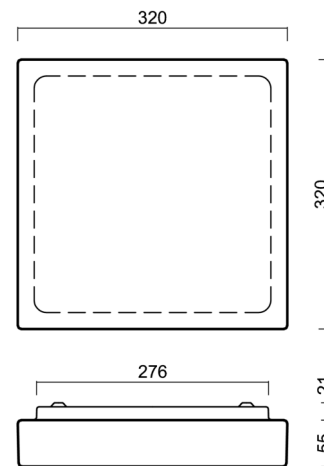

LIBRA 1

LED-1L32E700NU2/232 DALI 4K#

WWW.OSMONT.CZ

LIBRA 1

Product code: LIB59611

Type: LED-1L32E700NU2/232 DALI 4K#

Short description of the luminaire: White surface-mounted LED light DALI with TRIPLEX OPAL glass shade.

Technical

Types of luminaires	Dimmable
Mounting type	surface mounted
Base material	steel
Shade material	three-layer glass TRIPLEX OPAL
Base color	white Ral9003
Shade color	white
Holding the shade	folding system
Mounting location	ceiling/wall
Width	320 mm
Length	320 mm
Height	70 mm
mounting holes (diameter)	4xØ5mm
Installation wire (diameter)	2xØ16mm
Energy Class	D
Impact strength	IK01

Eulum data for calculation programs are available at www.osmont.cz.

Logistic

EAN	8591728139094
Weight NTTO	3.5 Kg
Weight BTTO	3.7 Kg
Number of cartons	1 pcs
Package volume	0.011 m ³
Package 1 width	0.34 m
Package 1 length	0.36 m
Package 1 height	0.09 m
Warranty*	60 months

*The warranty for the batteries is valid for 12 months from the date of purchase.

Installation dimensions:

Additional assortment:

Lampshade

Product code	Name	Color	Description	Picture	Drawing
20112	232	white		 A 3D perspective rendering of a white, square lampshade. The shade has a slightly tapered design, with the top edge being slightly wider than the bottom edge. It is shown from an isometric view, highlighting its depth and the flat top surface.	