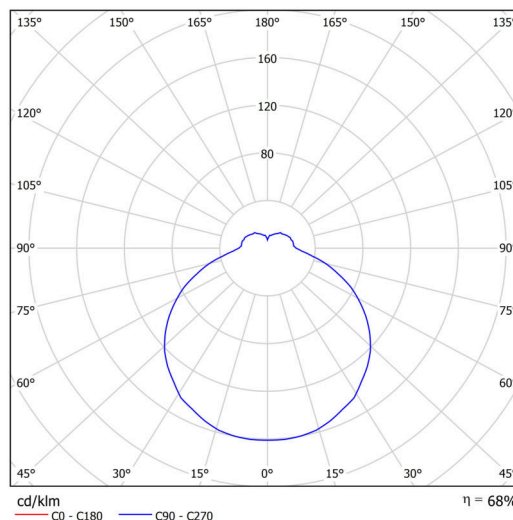

Luminous

Lum. flux of luminaire	2390 lm
Lum. flux of light source	3510 lm
Luminaire efficacy	103 lm/W
Temperature	4000 K
Rated life time LED L80/B10	100000 hours
CRI	Ra80
MacAdam	3
Blue light hazard	Risk group 0