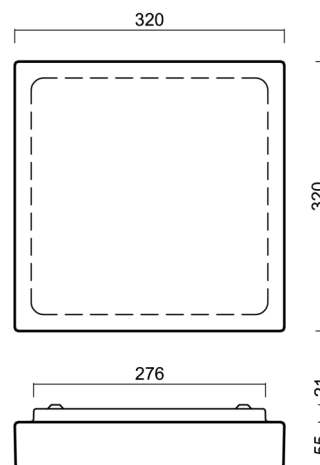

Technical

Types of luminaires	Classic on/off
Mounting type	surface mounted
Base material	steel
Shade material	three-layer glass TRIPLEX OPAL
Base color	white Ral9003
Shade color	white
Holding the shade	folding system
Mounting location	ceiling/wall
Width	320 mm
Length	320 mm
Height	70 mm
mounting holes (diameter)	4xØ5mm
Installation wire (diameter)	2xØ16mm
Energy Class	D
Impact strength	IK01
Operating temperature	from -20°C to +30°C