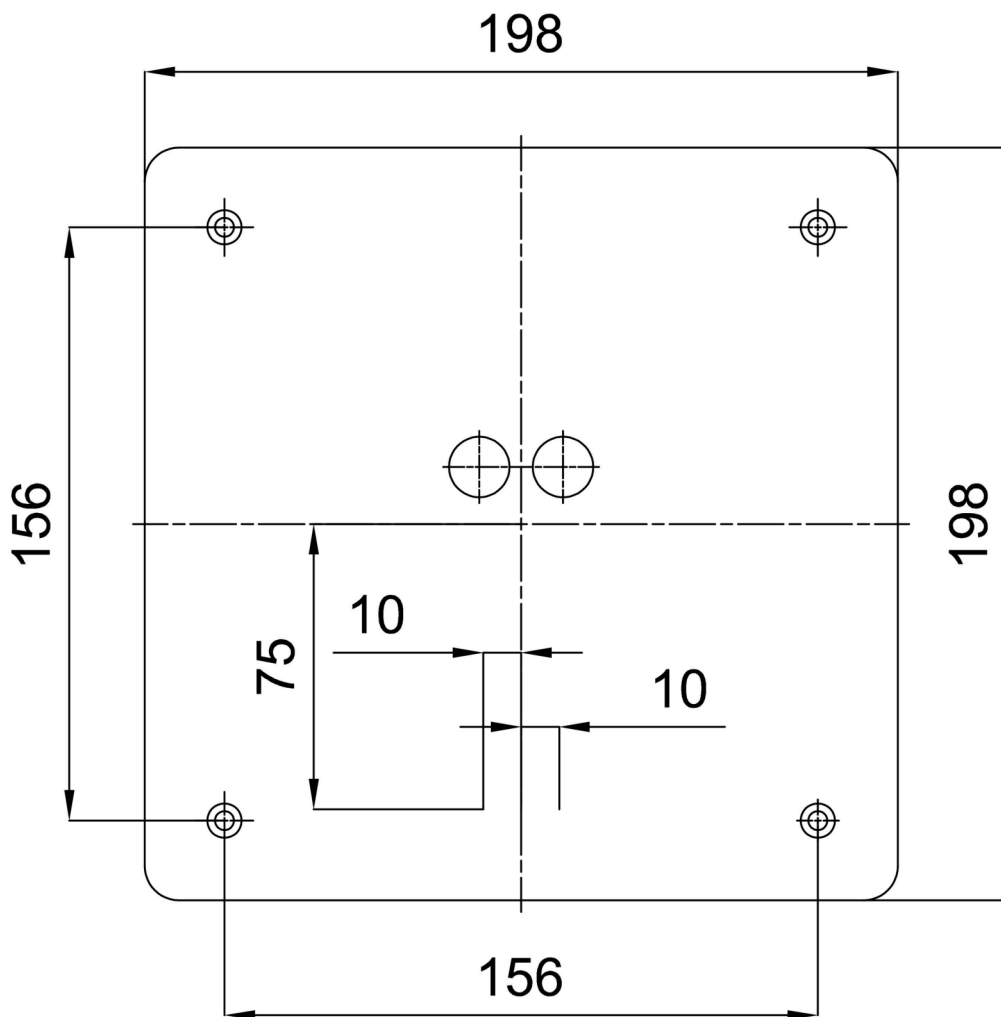

Technical

Types of luminaires	Classic on/off
Mounting type	surface mounted
Base material	steel
Shade material	three-layer glass TRIPLEX OPAL
Base color	white Ral9003
Shade color	white
Holding the shade	folding system
Mounting location	ceiling/wall
Width	320 mm
Length	320 mm
Height	70 mm
mounting holes (diameter)	4xØ5mm
Installation wire (diameter)	2xØ16mm
Energy Class	D
Impact strength	IK01
Operating temperature	from -20°C to +30°C

Eulum data for calculation programs are available at www.osmont.cz.

TECHNICAL SHEET

Multipower

Possibility of output adjustment by the user (DIP switch on the current source).

I [mA]	700	600	500	400	
[%]	100	86	71	57	

Logistic

EAN	8591728139070
Weight NTTO	3.5 Kg
Weight BTTO	3.7 Kg
Number of cartons	1 pcs
Package volume	0.011 m ³
Package 1 width	0.34 m
Package 1 length	0.36 m
Package 1 height	0.09 m
Warranty*	60 months

*The warranty for the batteries is valid for 12 months from the date of purchase.

Installation dimensions:

Additional assortment:

Lampshade

Product code	Name	Color	Description	Picture	Drawing
20112	232	white		