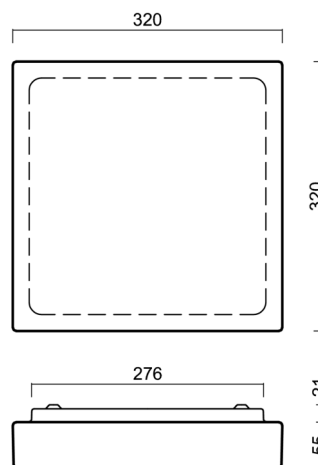

# LIBRA 1

Product code: LIB59608

Type: LED-1L32E500NU2/232 HF CORR 4K#

Short description of the luminaire: White surface-mounted LED light with CORRIDOR function with TRIPLEX OPAL glass shade.

## Technical

Types of luminaires	Corridor
Mounting type	surface mounted
Base material	steel
Shade material	three-layer glass TRIPLEX OPAL
Base color	white Ral9003
Shade color	white
Holding the shade	folding system
Mounting location	ceiling/wall
Width	320 mm
Length	320 mm
Height	70 mm
mounting holes (diameter)	4xØ5mm
Installation wire (diameter)	2xØ16mm
Energy Class	D
Impact strength	IK01

Eulum data for calculation programs are available at [www.osmont.cz](http://www.osmont.cz).

Logistic

EAN	8591728139063
Weight NTTO	3.7 Kg
Weight BTTO	3.9 Kg
Number of cartons	1 pcs
Package volume	0.011 m <sup>3</sup>
Package 1 width	0.34 m
Package 1 length	0.36 m
Package 1 height	0.09 m
Warranty*	60 months