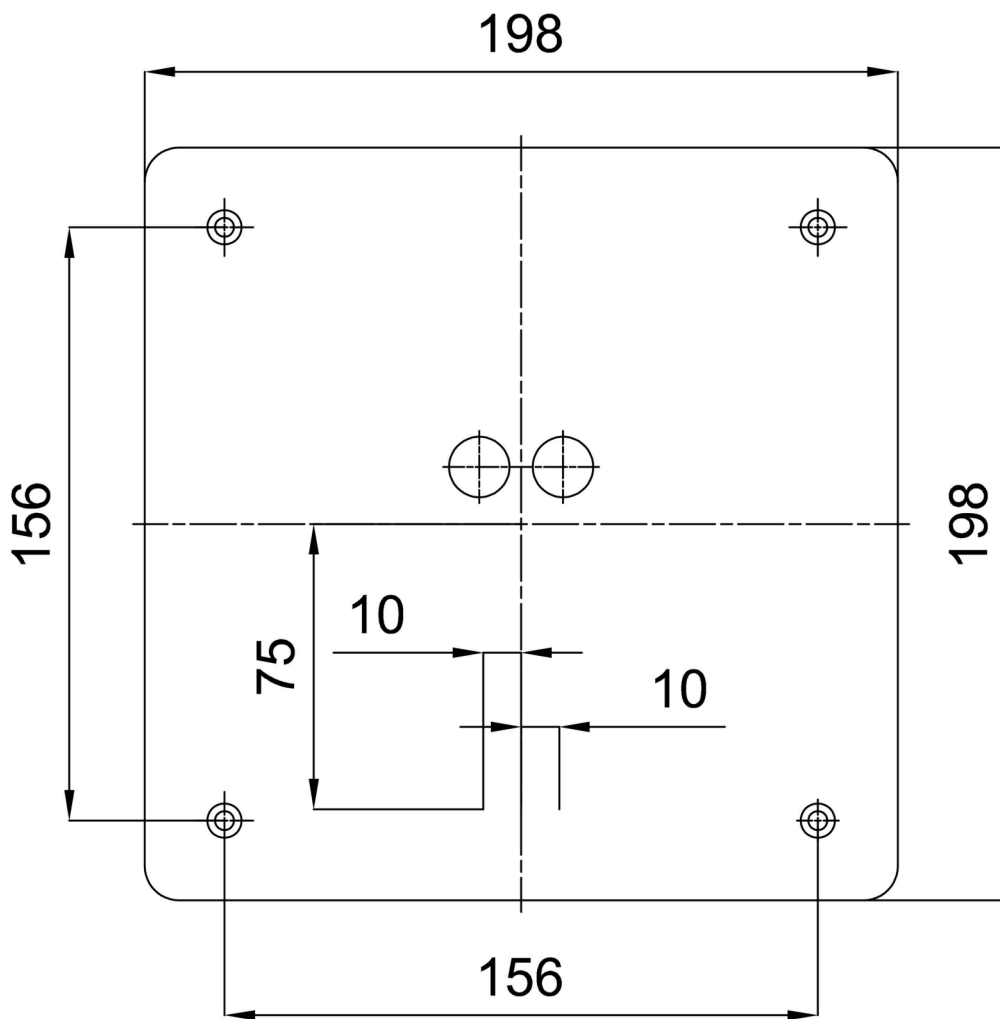

Logistic

EAN	8591728139063
Weight NTTO	3.7 Kg
Weight BTTO	3.9 Kg
Number of cartons	1 pcs
Package volume	0.011 m³
Package 1 width	0.34 m
Package 1 length	0.36 m
Package 1 height	0.09 m
Warranty*	60 months

*The warranty for the batteries is valid for 12 months from the date of purchase.

Installation dimensions: