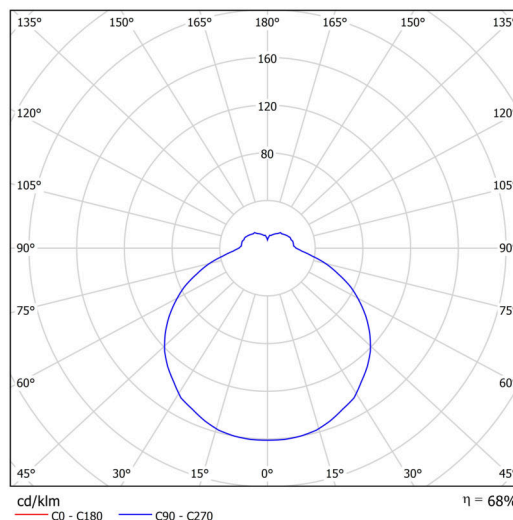

Luminous

Lum. flux of luminaire	1770 lm
Lum. flux of light source	2610 lm
Luminaire efficacy	110 lm/W
Temperature	4000 K
Rated life time LED L80/B10	100000 hours
CRI	Ra80
MacAdam	3
Blue light hazard	Risk group 0