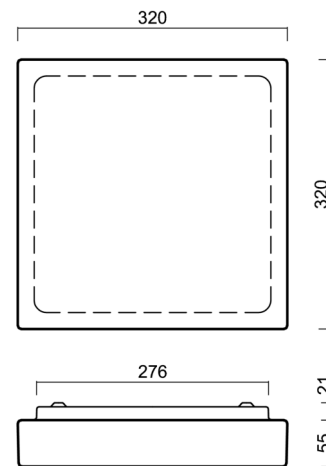

# LIBRA 1

Product code: LIB59116

Type: LED-1L32EMP700NU2/232/NK1W 3K#

Short description of the luminaire: White surface-mounted LED light with emergency unit combined with TRIPLEX OPAL glass shade.

## Technical

Types of luminaires	Emergency combined
Mounting type	surface mounted
Base material	steel
Shade material	three-layer glass TRIPLEX OPAL
Base color	white Ral9003
Shade color	white
Holding the shade	folding system
Mounting location	ceiling/wall
Width	320 mm
Length	320 mm
Height	70 mm
mounting holes (diameter)	4xØ5mm
Installation wire (diameter)	2xØ16mm
Energy Class	D
Impact strength	IK01
Operating temperature	from 0°C to +30°C

## Installation dimensions: