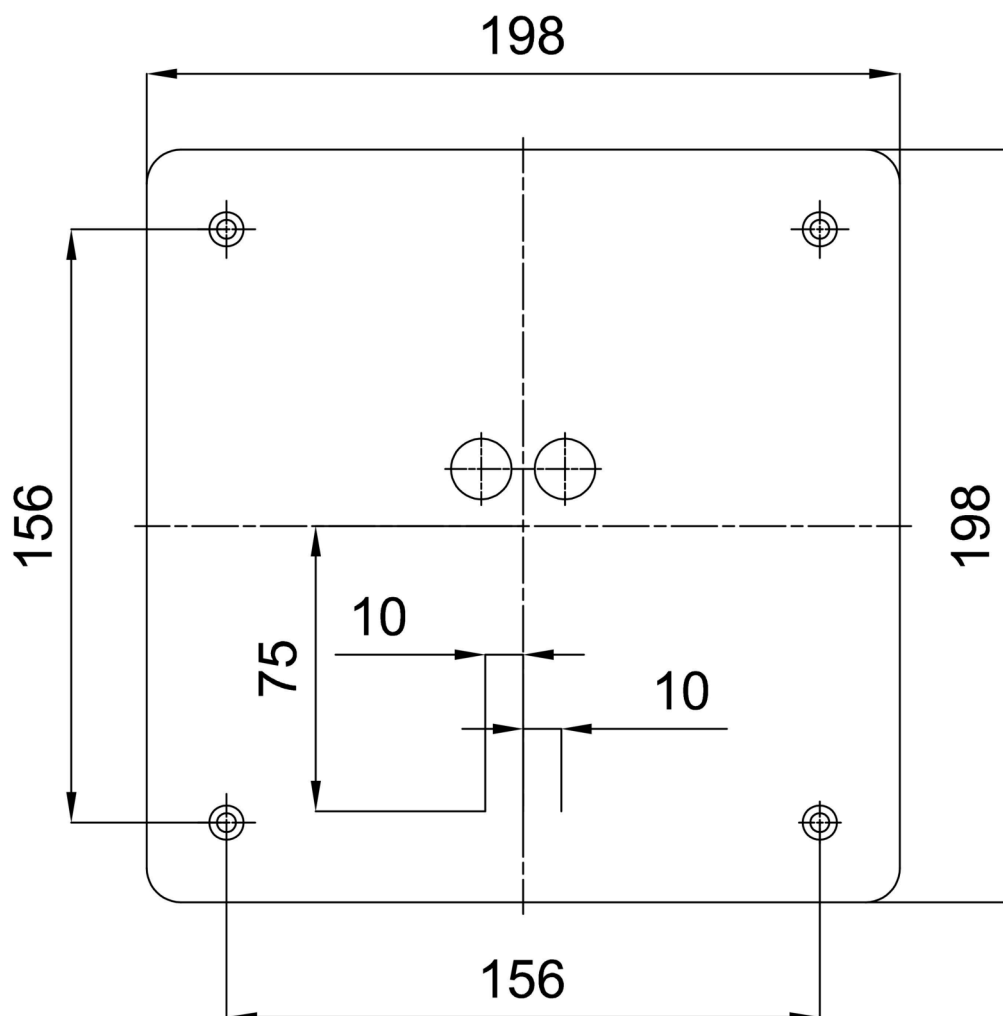

## Technical

Types of luminaires	Emergency combined
Mounting type	surface mounted
Base material	steel
Shade material	three-layer glass TRIPLEX OPAL
Base color	white Ral9003
Shade color	white
Holding the shade	folding system
Mounting location	ceiling/wall
Width	320 mm
Length	320 mm
Height	70 mm
mounting holes (diameter)	4xØ5mm
Installation wire (diameter)	2xØ16mm
Energy Class	D
Impact strength	IK01
Operating temperature	from 0°C to +30°C

## Installation dimensions: