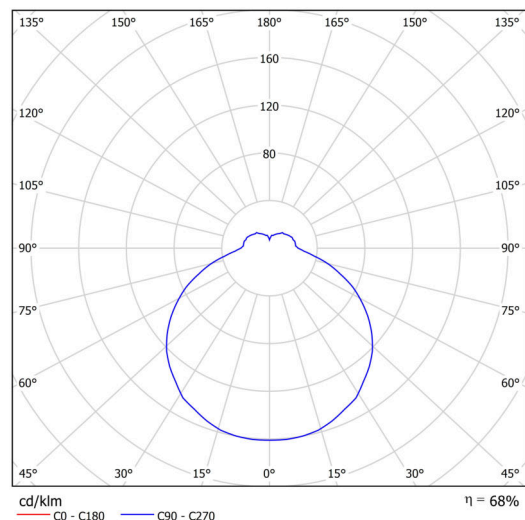

Luminous

Lum. flux of luminaire	2290 lm
Lum. flux of light source	3370 lm
Lum. flux of light source in emergency mode	150 lm
Luminaire efficacy	99 lm/W
Temperature	3000 K
Rated life time LED L80/B10	100000 hours
CRI	Ra80
MacAdam	3
Blue light hazard	Risk group 0