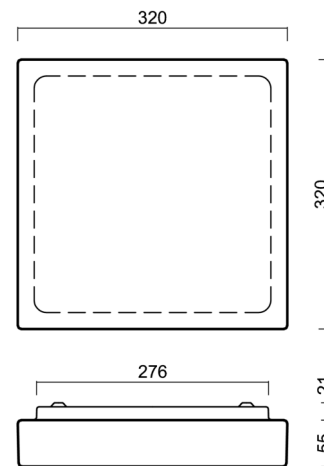

## Technical

Types of luminaires	Dimmable
Mounting type	surface mounted
Base material	steel
Shade material	three-layer glass TRIPLEX OPAL
Base color	white Ral9003
Shade color	white
Holding the shade	folding system
Mounting location	ceiling/wall
Width	320 mm
Length	320 mm
Height	70 mm
mounting holes (diameter)	4xØ5mm
Installation wire (diameter)	2xØ16mm
Energy Class	D
Impact strength	IK01

Eulum data for calculation programs are available at [www.osmont.cz](http://www.osmont.cz).

Logistic

EAN	8591728138837
Weight NTTO	3.5 Kg
Weight BTTO	3.7 Kg
Number of cartons	1 pcs
Package volume	0.011 m <sup>3</sup>
Package 1 width	0.34 m
Package 1 length	0.36 m
Package 1 height	0.09 m
Warranty*	60 months

## Lampshade

Product code	Name	Color	Description	Picture	Drawing
20112	232	white		 A 3D perspective rendering of a white, square lampshade. The shade has a slightly flared top edge and a flat bottom. It is shown from an angle, highlighting its depth and the clean lines of its design.	