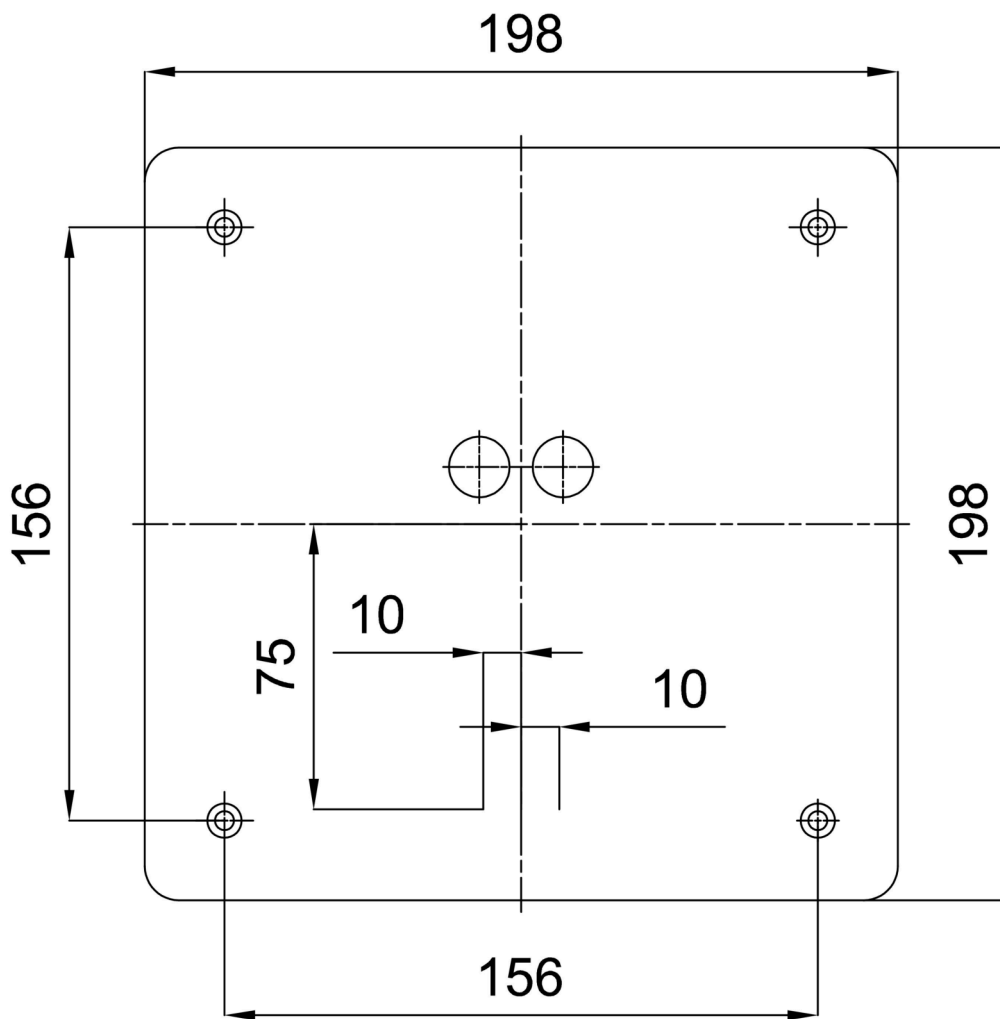

Logistic

EAN	8591728138837
Weight NTTO	3.5 Kg
Weight BTTO	3.7 Kg
Number of cartons	1 pcs
Package volume	0.011 m³
Package 1 width	0.34 m
Package 1 length	0.36 m
Package 1 height	0.09 m
Warranty*	60 months

*The warranty for the batteries is valid for 12 months from the date of purchase.

Installation dimensions: