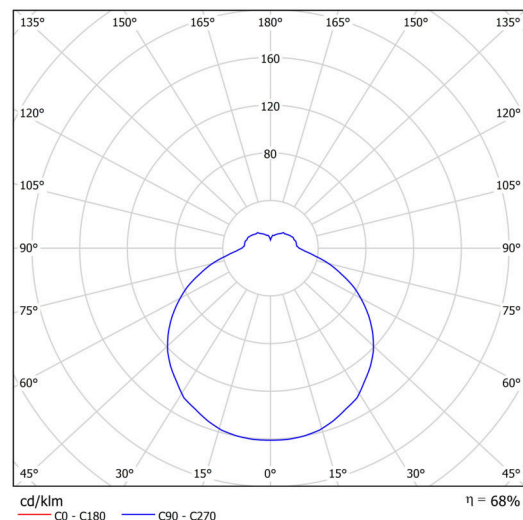

Luminous

Lum. flux of luminaire	1700 lm
Lum. flux of light source	2500 lm
Luminaire efficacy	106 lm/W
Temperature	3000 K
Rated life time LED L80/B10	100000 hours
CRI	Ra80
MacAdam	3
Blue light hazard	Risk group 0

Eulum data for calculation programs are available at www.osmont.cz.