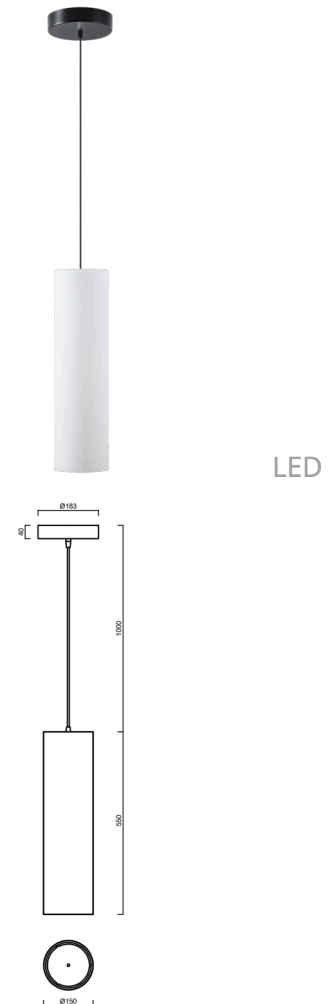

KUMA S3

Product code: KUM68906

Type: LED-6L76-1L77E800ZS11/436/L100 C 4K##

Short description of the luminaire: Black pendant LED light ON/OFF with TRIPLEX OPAL glass shade.

Technical

Types of luminaires	Classic on/off
Mounting type	Suspended - cable
Base material	steel
Shade material	three-layer glass TRIPLEX OPAL
Base color	black Ral9005
Shade color	white
Holding the shade	steel holder
Mounting location	ceiling
Width	150 mm
Length	150 mm
Height	550 mm
Diameter	ø 150 mm
Hinge length	1000 mm
mounting holes (diameter)	3xø5mm
Installation wire (diameter)	2xø16mm
Energy Class	D
Impact strength	IK01
Operating temperature	from -20°C to +30°C

Electric

Power consumption	64 W
Ingress Protection	IP20
Socket	LED modul
terminal block	snap terminal block
Automatic circuit breaker type B10A	22 pcs
Automatic circuit breaker type B16A	37 pcs
Automatic circuit breaker type C10A	22 pcs
Automatic circuit breaker type C16A	37 pcs

Luminous

Lum. flux of luminaire	8500 lm
Lum. flux of light source	10620 lm
Luminaire efficacy	132 lm/W
Temperature	4000 K
Rated life time LED L80/B10	100000 hours
CRI	Ra80
MacAdam	3
Blue light hazard	Risk group 0

Eulum data for calculation programs are available at www.osmont.cz.