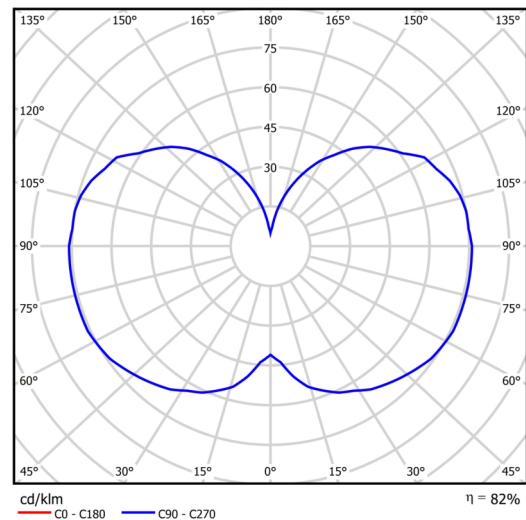

KUMA S3

Product code: KUM68906

Type: LED-6L76-1L77E800ZS11/436/L100 C 4K##

Short description of the luminaire: Black pendant LED light ON/OFF with TRIPLEX OPAL glass shade.

Technical

Types of luminaires	Classic on/off
Mounting type	Suspended - cable
Base material	steel
Shade material	three-layer glass TRIPLEX OPAL
Base color	black Ral9005
Shade color	white
Holding the shade	steel holder
Mounting location	ceiling
Width	150 mm
Length	150 mm
Height	550 mm
Diameter	ø 150 mm
Hinge length	1000 mm
mounting holes (diameter)	3xø5mm
Installation wire (diameter)	2xø16mm
Energy Class	D
Impact strength	IK01
Operating temperature	from -20°C to +30°C

Electric

Power consumption	64 W
Ingress Protection	IP20
Socket	LED modul
terminal block	snap terminal block
Automatic circuit breaker type B10A	22 pcs
Automatic circuit breaker type B16A	37 pcs
Automatic circuit breaker type C10A	22 pcs
Automatic circuit breaker type C16A	37 pcs

Luminous

Lum. flux of luminaire	8500 lm
Lum. flux of light source	10620 lm
Luminaire efficacy	132 lm/W
Temperature	4000 K
Rated life time LED L80/B10	100000 hours
CRI	Ra80
MacAdam	3
Blue light hazard	Risk group 0

Eulum data for calculation programs are available at www.osmont.cz.