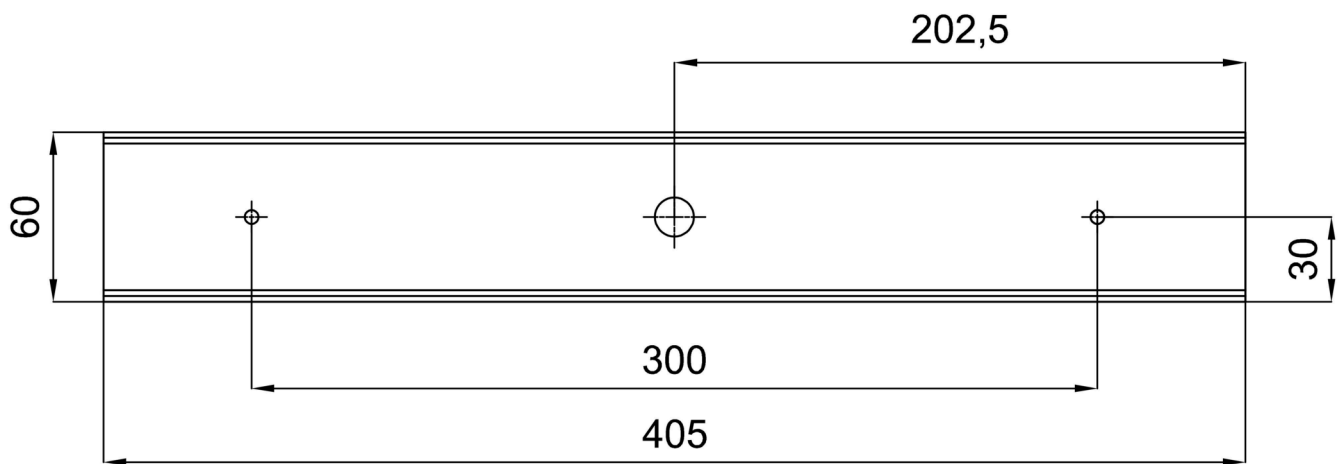

Logistic

EAN	8591728138790
Weight NTTO	3.9 Kg
Weight BTTO	4.1 Kg
Number of cartons	1 pcs
Warranty*	60 months

*The warranty for the batteries is valid for 12 months from the date of purchase.

Installation dimensions: