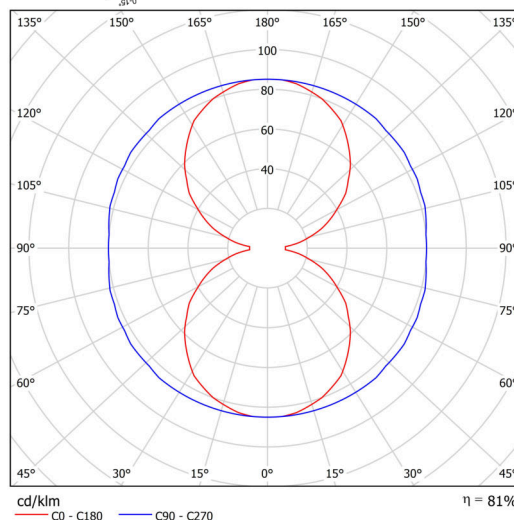

Luminous

Lum. flux of luminaire	4740 lm
Lum. flux of light source	5450 lm
Luminaire efficacy	152 lm/W
Temperature	4000 K
Rated life time LED L80/B10	100000 hours
CRI	Ra80
MacAdam	3
Blue light hazard	Risk group 0