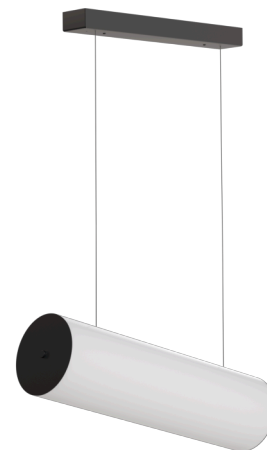

# KUMA LE3

Product code: KUM70987

Type: LED-5L76E1050ZLE/437/L100 C 4K##

Short description of the luminaire: Black pendant LED light ON/OFF with TRIPLEX OPAL glass shade

## Technical

|                              |                                   |
|------------------------------|-----------------------------------|
| Types of luminaires          | Classic on/off                    |
| Mounting type                | Suspended - SELV wire (cableless) |
| Base material                | steel                             |
| Shade material               | three-layer glass TRIPLEX OPAL    |
| Base color                   | black Ral9005                     |
| Shade color                  | white                             |
| Holding the shade            | folding system                    |
| Mounting location            | ceiling                           |
| Width                        | 150 mm                            |
| Length                       | 150 mm                            |
| Height                       | 535 mm                            |
| Diameter                     | ø 150 mm                          |
| Hinge length                 | 1000 mm                           |
| mounting holes (diameter)    | 2xø5mm                            |
| Installation wire (diameter) | 1xø14mm                           |
| Energy Class                 | D                                 |
| Impact strength              | IK01                              |
| Operating temperature        | from -20°C to +30°C               |