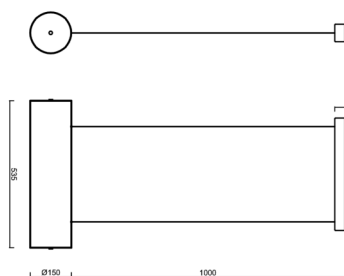

## Technical

|                              |                                   |
|------------------------------|-----------------------------------|
| Types of luminaires          | Classic on/off                    |
| Mounting type                | Suspended - SELV wire (cableless) |
| Base material                | steel                             |
| Shade material               | three-layer glass TRIPLEX OPAL    |
| Base color                   | black Ral9005                     |
| Shade color                  | white                             |
| Holding the shade            | folding system                    |
| Mounting location            | ceiling                           |
| Width                        | 150 mm                            |
| Length                       | 150 mm                            |
| Height                       | 535 mm                            |
| Diameter                     | ø 150 mm                          |
| Hinge length                 | 1000 mm                           |
| mounting holes (diameter)    | 2xø5mm                            |
| Installation wire (diameter) | 1xø14mm                           |
| Energy Class                 | D                                 |
| Impact strength              | IK01                              |
| Operating temperature        | from -20°C to +30°C               |