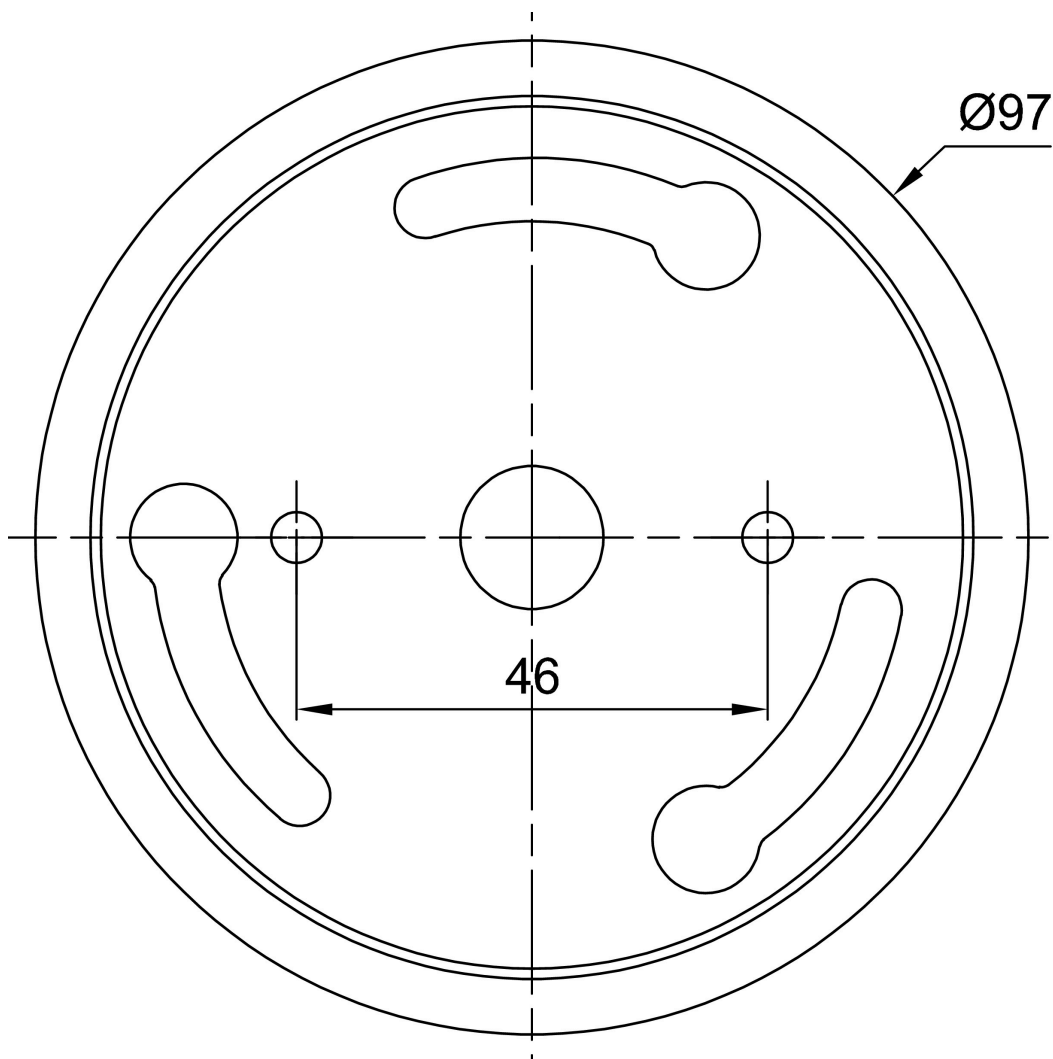

KUMA 3A

IN-12BK1/435*

WWW.OSMONT.CZ

KUMA 3A

Product code: KUM43091

Type: IN-12BK1/435*

Short description of the luminaire: White surface-mounted E27 light ON/OFF with TRIPLEX OPAL glass shade.

Technical

Types of luminaires	Classic on/off
Mounting type	surface mounted
Base material	steel
Shade material	three-layer glass TRIPLEX OPAL
Base color	white Ral9003
Shade color	white
Holding the shade	steel holder
Mounting location	ceiling
Width	150 mm
Length	150 mm
Height	302 mm
Diameter	ø 150 mm
mounting holes (diameter)	2xø5mm
Installation wire (diameter)	1xø14mm
Impact strength	IK01
Operating temperature	from -20°C to +30°C

Installation dimensions:

Additional assortment:

Lampshade

Product code	Name	Color	Description	Picture	Drawing
20138	435	white		