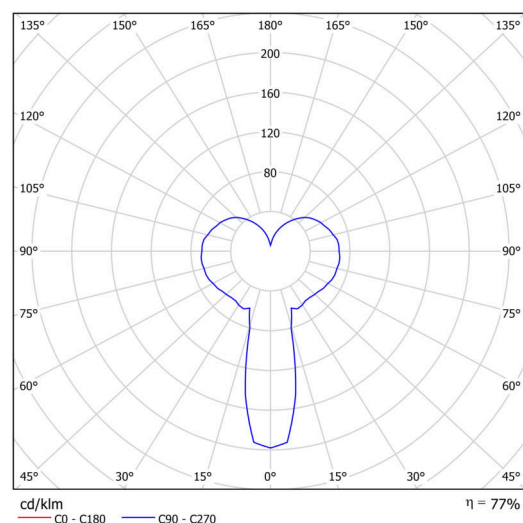

Luminous

Blue light hazard	Risk group 0

Eulum data for calculation programs are available at www.osmont.cz.