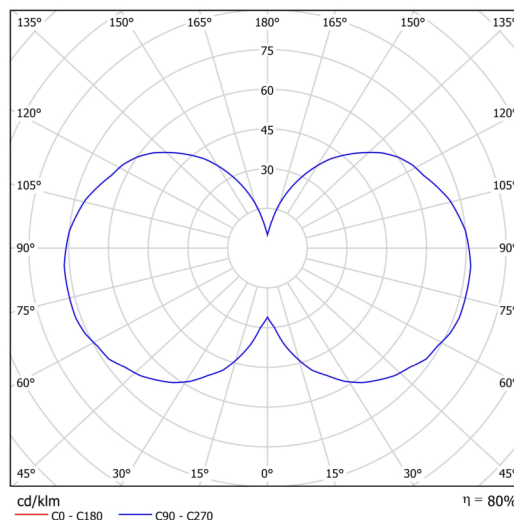

Luminous

Lum. flux of luminaire	4590 lm
Lum. flux of light source	5740 lm
Luminaire efficacy	135 lm/W
Temperature	4000 K
Rated life time LED L80/B10	100000 hours
CRI	Ra80
MacAdam	3
Blue light hazard	Risk group 0