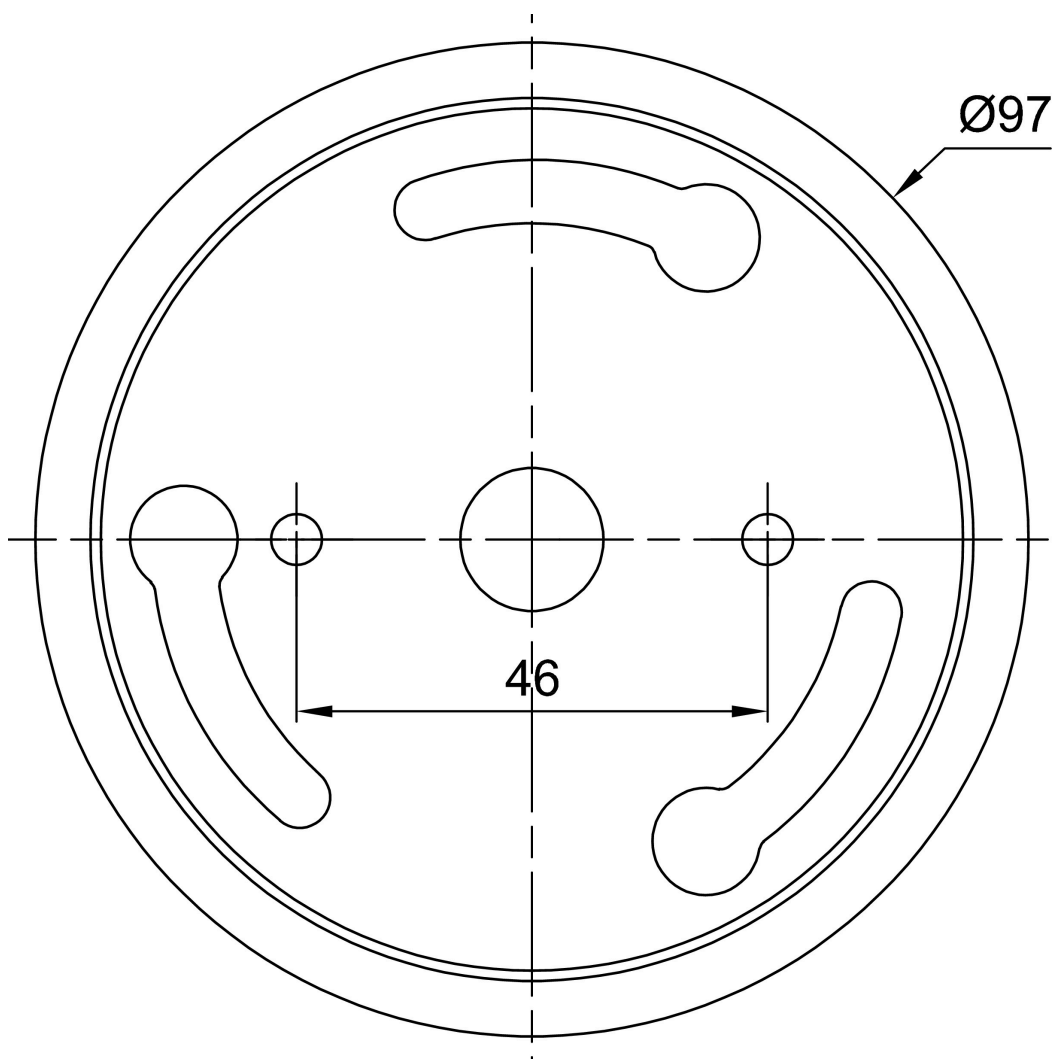

Logistic

EAN	8591728138714
Weight NTTO	3.7 Kg
Weight BTTO	4.2 Kg
Number of cartons	1 pcs
Package volume	0.028 m³
Package 1 width	0.62 m
Package 1 length	0.19 m
Package 1 height	0.24 m
Warranty*	60 months

*The warranty for the batteries is valid for 12 months from the date of purchase.

Installation dimensions: