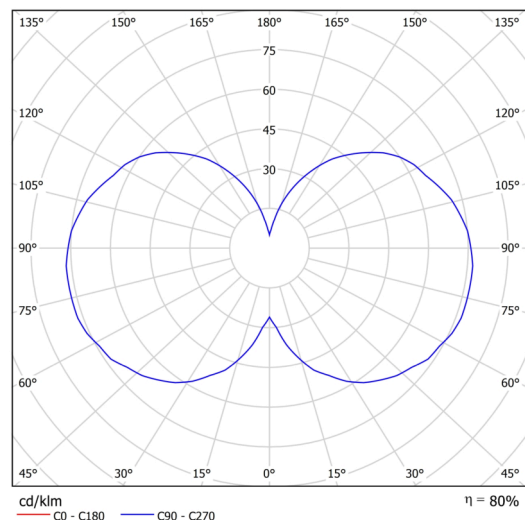

Luminous

Lum. flux of luminaire	4400 lm
Lum. flux of light source	5500 lm
Luminaire efficacy	129 lm/W
Temperature	3000 K
Rated life time LED L80/B10	100000 hours
CRI	Ra80
MacAdam	3
Blue light hazard	Risk group 0