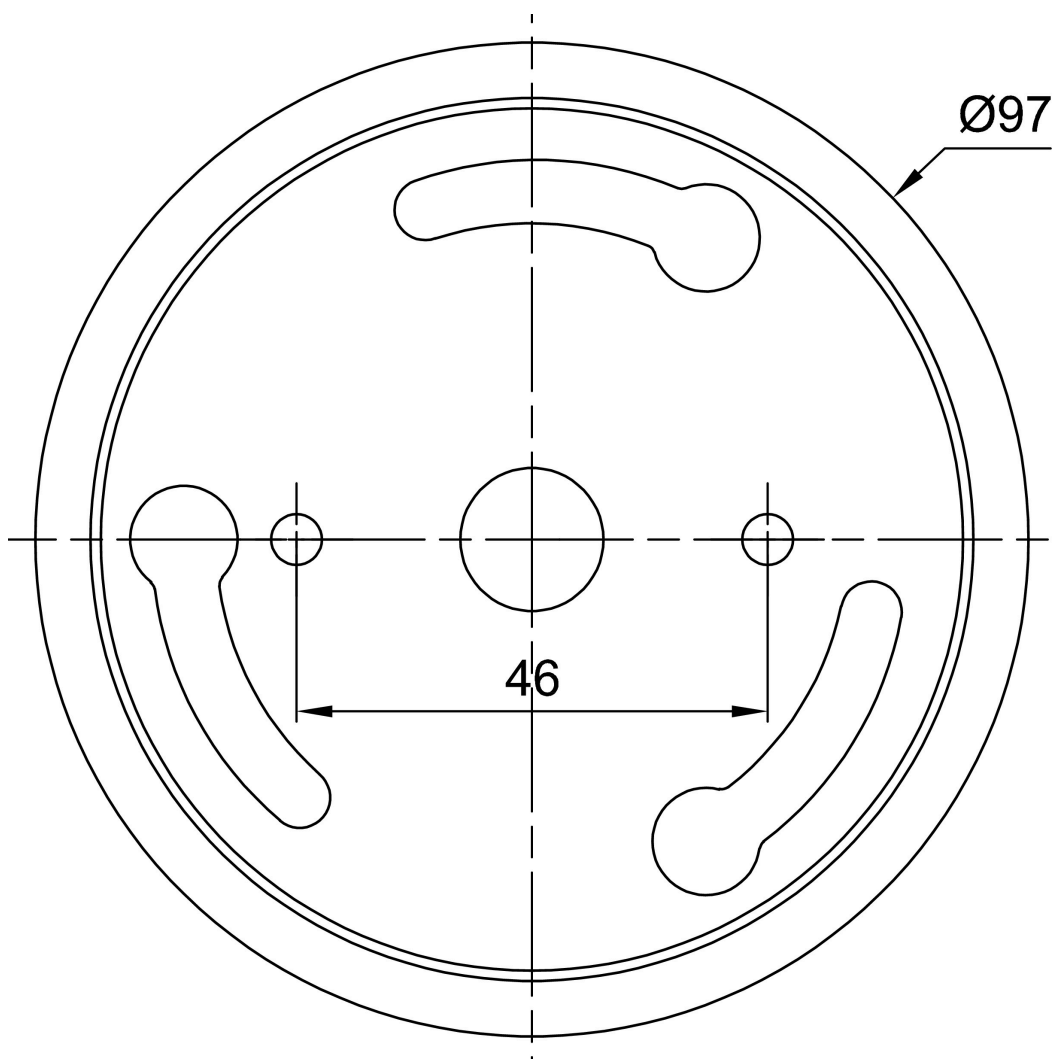

Logistic

EAN	8591728138608
Weight NTTO	3.7 Kg
Weight BTTO	4.2 Kg
Number of cartons	1 pcs
Package volume	0.028 m³
Package 1 width	0.62 m
Package 1 length	0.19 m
Package 1 height	0.24 m
Warranty*	60 months

*The warranty for the batteries is valid for 12 months from the date of purchase.

Installation dimensions: