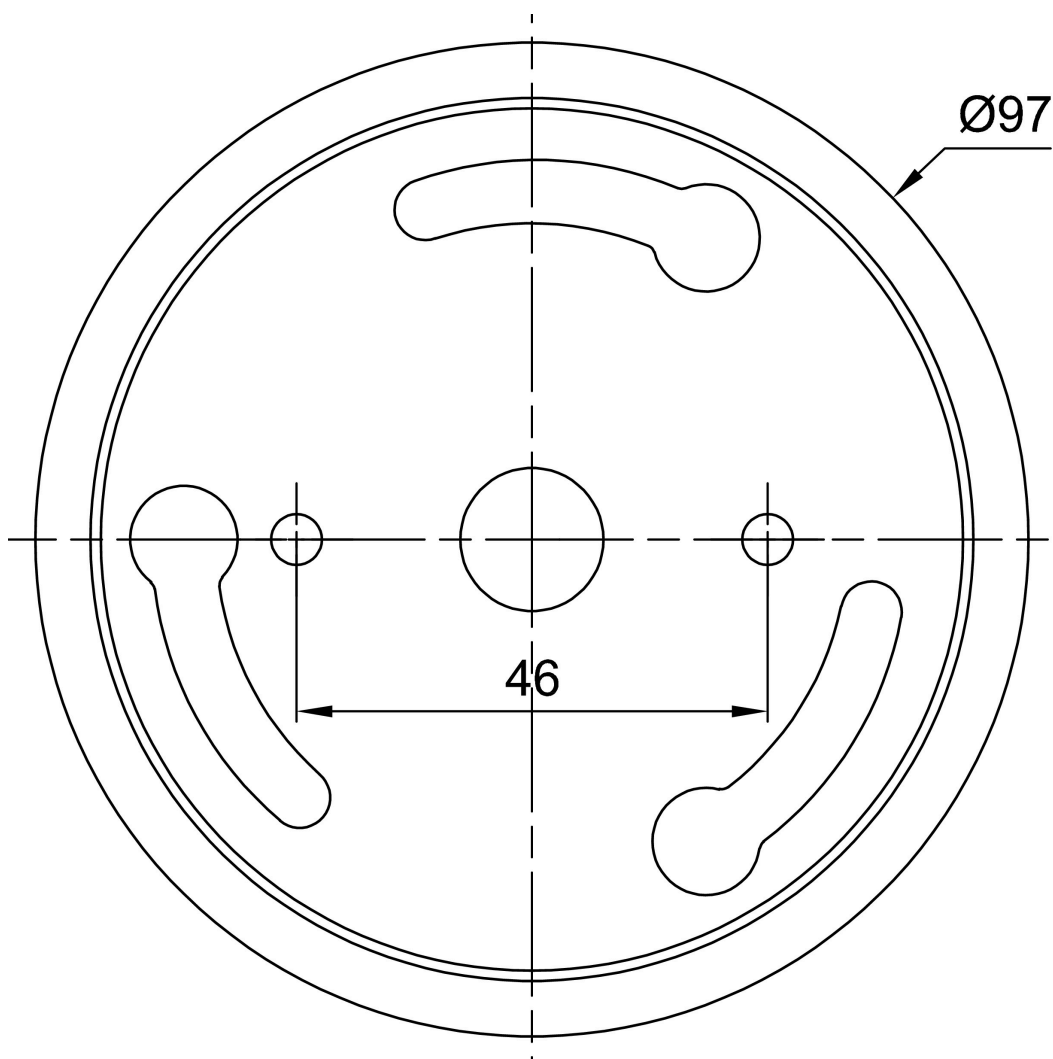

KUMA 3

IN-12BK1/436**

WWW.OSMONT.CZ

KUMA 3

Product code: KUM40141

Type: IN-12BK1/436**

Short description of the luminaire: White surface-mounted E27 light ON/OFF with TRIPLEX OPAL glass shade.

Technical

Types of luminaires	Classic on/off
Mounting type	surface mounted
Base material	steel
Shade material	three-layer glass TRIPLEX OPAL
Base color	white Ral9003
Shade color	white
Holding the shade	folding system
Mounting location	ceiling/wall
Width	150 mm
Length	150 mm
Height	552 mm
Diameter	ø 150 mm
mounting holes (diameter)	2xø5mm
Installation wire (diameter)	1xø14mm
Impact strength	IK01
Operating temperature	from -20°C to +30°C

Electric

Power consumption	25 W
Ingress Protection	IP20
Socket	E27
terminal block	snap terminal block

Luminous

Blue light hazard	Risk group 0
-------------------	--------------

Eulum data for calculation programs are available at www.osmont.cz.

*The warranty for the batteries is valid for 12 months from the date of purchase.

Installation dimensions:

Additional assortment:

Lampshade

Product code	Name	Color	Description	Picture	Drawing
20136	436	white		