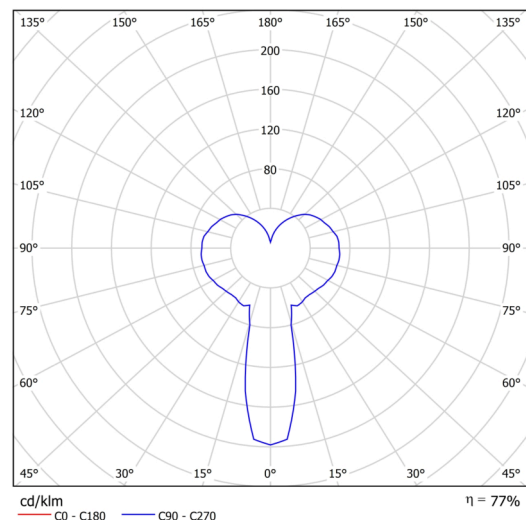

Types of luminaires	Classic on/off
Mounting type	surface mounted
Base material	steel
Shade material	three-layer glass TRIPLEX OPAL
Base color	white Ral9003
Shade color	white
Holding the shade	folding system
Mounting location	ceiling/wall
Width	150 mm
Length	150 mm
Height	552 mm
Diameter	ø 150 mm
mounting holes (diameter)	2xø5mm
Installation wire (diameter)	1xø14mm
Impact strength	IK01
Operating temperature	from -20°C to +30°C

Electric

Power consumption	25 W
Ingress Protection	IP20
Socket	E27
terminal block	snap terminal block

Luminous

Blue light hazard	Risk group 0
-------------------	--------------

Eulum data for calculation programs are available at www.osmont.cz.