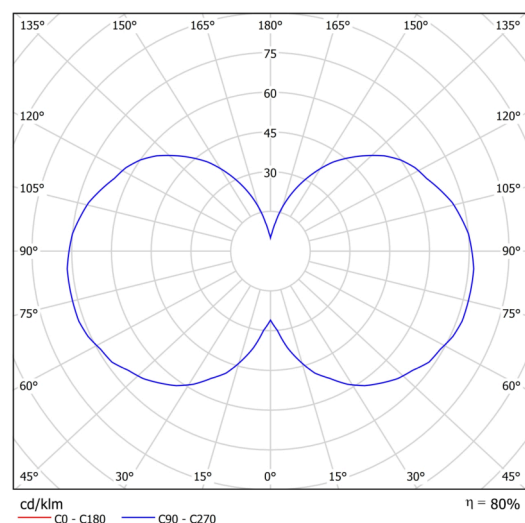

KUMA 2

Product code: KUM68946

Type: LED-6L72-1L77E550BK1/434 DALI 4K#

Short description of the luminaire: White surface-mounted LED light DALI with TRIPLEX OPAL glass shade.

Technical

Types of luminaires	Dimmable
Mounting type	surface mounted
Base material	steel
Shade material	three-layer glass TRIPLEX OPAL
Base color	white Ral9003
Shade color	white
Holding the shade	folding system
Mounting location	ceiling/wall
Width	120 mm
Length	120 mm
Height	422 mm
Diameter	ø 120 mm
mounting holes (diameter)	2xø5mm
Installation wire (diameter)	1xø14mm
Energy Class	D
Impact strength	IK01
Operating temperature	from -20°C to +30°C

Electric

Power consumption	24 W
Ingress Protection	IP20
Socket	LED modul
terminal block	screw terminal block
Automatic circuit breaker type B10A	31 pcs
Automatic circuit breaker type B16A	50 pcs
Automatic circuit breaker type C10A	52 pcs
Automatic circuit breaker type C16A	85 pcs

Luminous

Lum. flux of luminaire	3170 lm
Lum. flux of light source	3960 lm
Luminaire efficacy	132 lm/W
Temperature	4000 K
Rated life time LED L80/B10	100000 hours
CRI	Ra80
MacAdam	3
Blue light hazard	Risk group 0

Eulum data for calculation programs are available at www.osmont.cz.