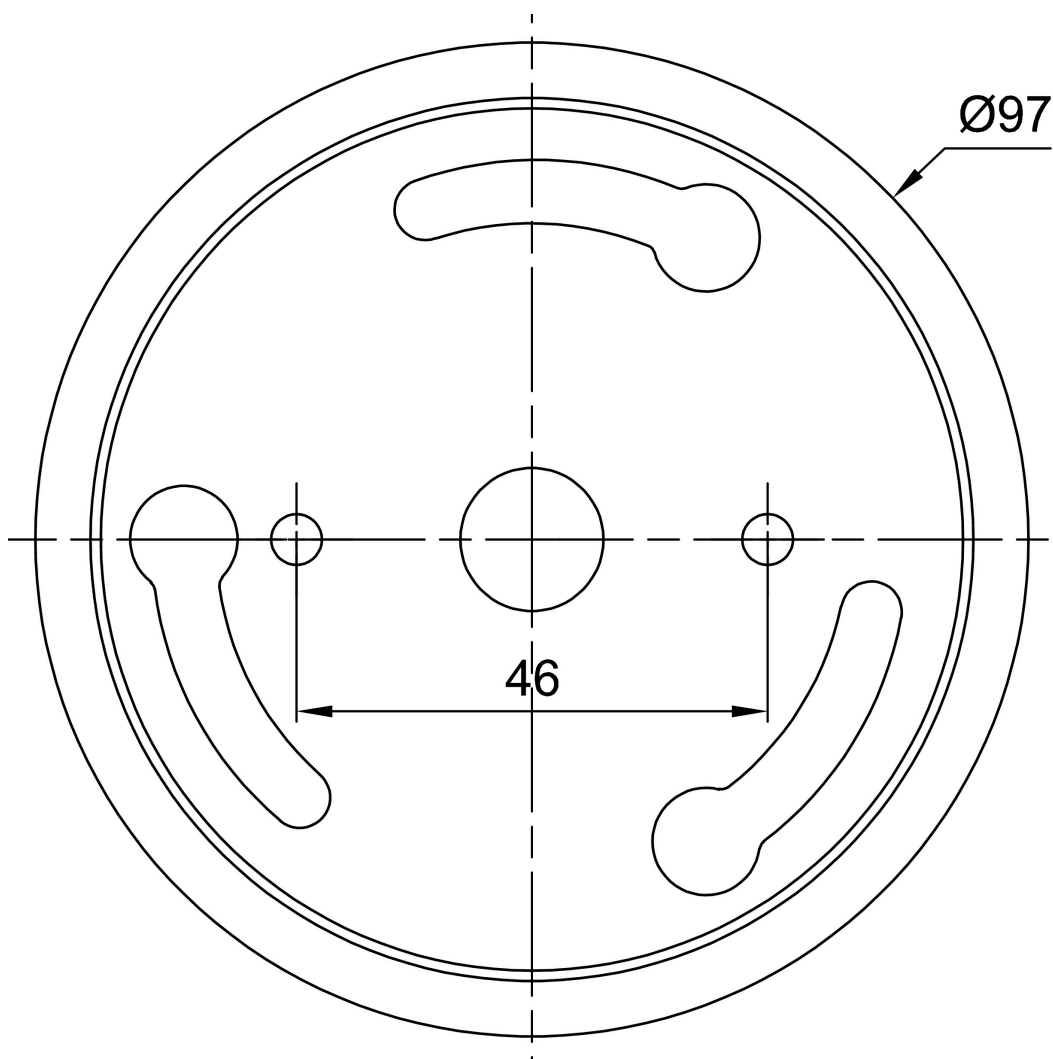

Technical

Types of luminaires	Dimmable
Mounting type	surface mounted
Base material	steel
Shade material	three-layer glass TRIPLEX OPAL
Base color	white Ral9003
Shade color	white
Holding the shade	folding system
Mounting location	ceiling/wall
Width	120 mm
Length	120 mm
Height	422 mm
Diameter	ø 120 mm
mounting holes (diameter)	2xø5mm
Installation wire (diameter)	1xø14mm
Energy Class	D
Impact strength	IK01
Operating temperature	from -20°C to +30°C

Electric

Power consumption	24 W
Ingress Protection	IP20
Socket	LED modul
terminal block	screw terminal block
Automatic circuit breaker type B10A	31 pcs
Automatic circuit breaker type B16A	50 pcs
Automatic circuit breaker type C10A	52 pcs
Automatic circuit breaker type C16A	85 pcs

Eulum data for calculation programs are available at www.osmont.cz.

Logistic

EAN	8591728138707
Weight NTTO	2.2 Kg
Weight BTTO	2.6 Kg
Number of cartons	1 pcs
Package volume	0.019 m ³
Package 1 width	0.485 m
Package 1 length	0.19 m
Package 1 height	0.21 m
Warranty*	60 months

**The warranty for the batteries is valid for 12 months from the date of purchase.*

Installation dimensions:

Additional assortment:

Lampshade

Product code	Name	Color	Description	Picture	Drawing
20135	434	white		