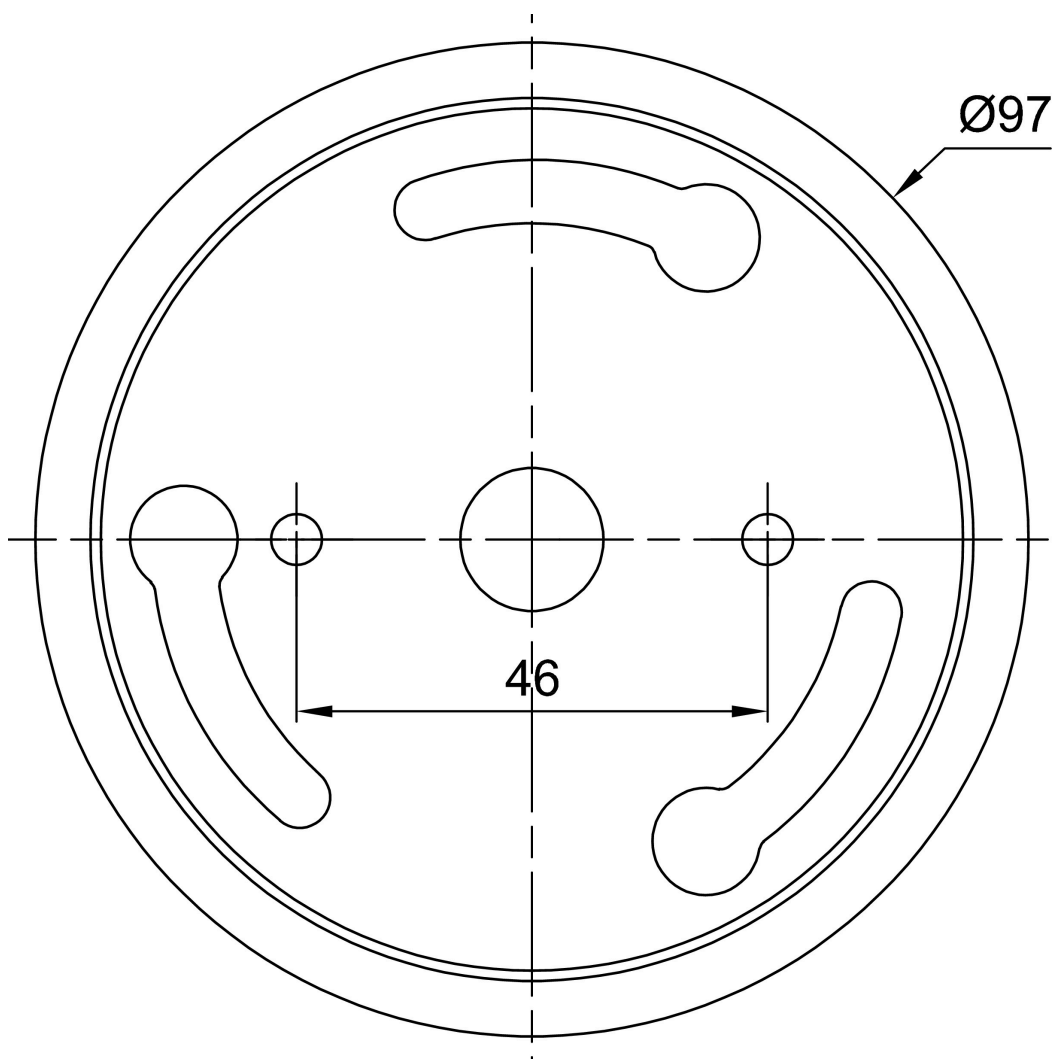

Logistic

EAN	8591728138691
Weight NTTO	2.2 Kg
Weight BTTO	2.6 Kg
Number of cartons	1 pcs
Package volume	0.019 m³
Package 1 width	0.485 m
Package 1 length	0.19 m
Package 1 height	0.21 m
Warranty*	60 months

*The warranty for the batteries is valid for 12 months from the date of purchase.

Installation dimensions: