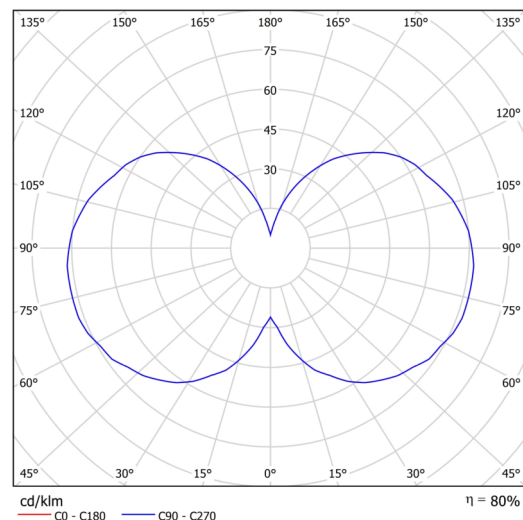

KUMA 2

Product code: KUM68945

Type: LED-6L72-1L77E550BK1/434 4K#

Short description of the luminaire: White surface-mounted LED light ON/OFF with TRIPLEX OPAL glass shade.

Technical

Types of luminaires	Classic on/off
Mounting type	surface mounted
Base material	steel
Shade material	three-layer glass TRIPLEX OPAL
Base color	white Ral9003
Shade color	white
Holding the shade	folding system
Mounting location	ceiling/wall
Width	120 mm
Length	120 mm
Height	422 mm
Diameter	ø 120 mm
mounting holes (diameter)	2xø5mm
Installation wire (diameter)	1xø14mm
Energy Class	D
Impact strength	IK01

Electric

Power consumption	24 W
Ingress Protection	IP20
Socket	LED modul
terminal block	screw terminal block
Automatic circuit breaker type B10A	31 pcs
Automatic circuit breaker type B16A	50 pcs
Automatic circuit breaker type C10A	52 pcs
Automatic circuit breaker type C16A	85 pcs

Luminous

Lum. flux of luminaire	3170 lm
Lum. flux of light source	3960 lm
Luminaire efficacy	132 lm/W
Temperature	4000 K
Rated life time LED L80/B10	100000 hours
CRI	Ra80
MacAdam	3
Blue light hazard	Risk group 0

Eulum data for calculation programs are available at www.osmont.cz.