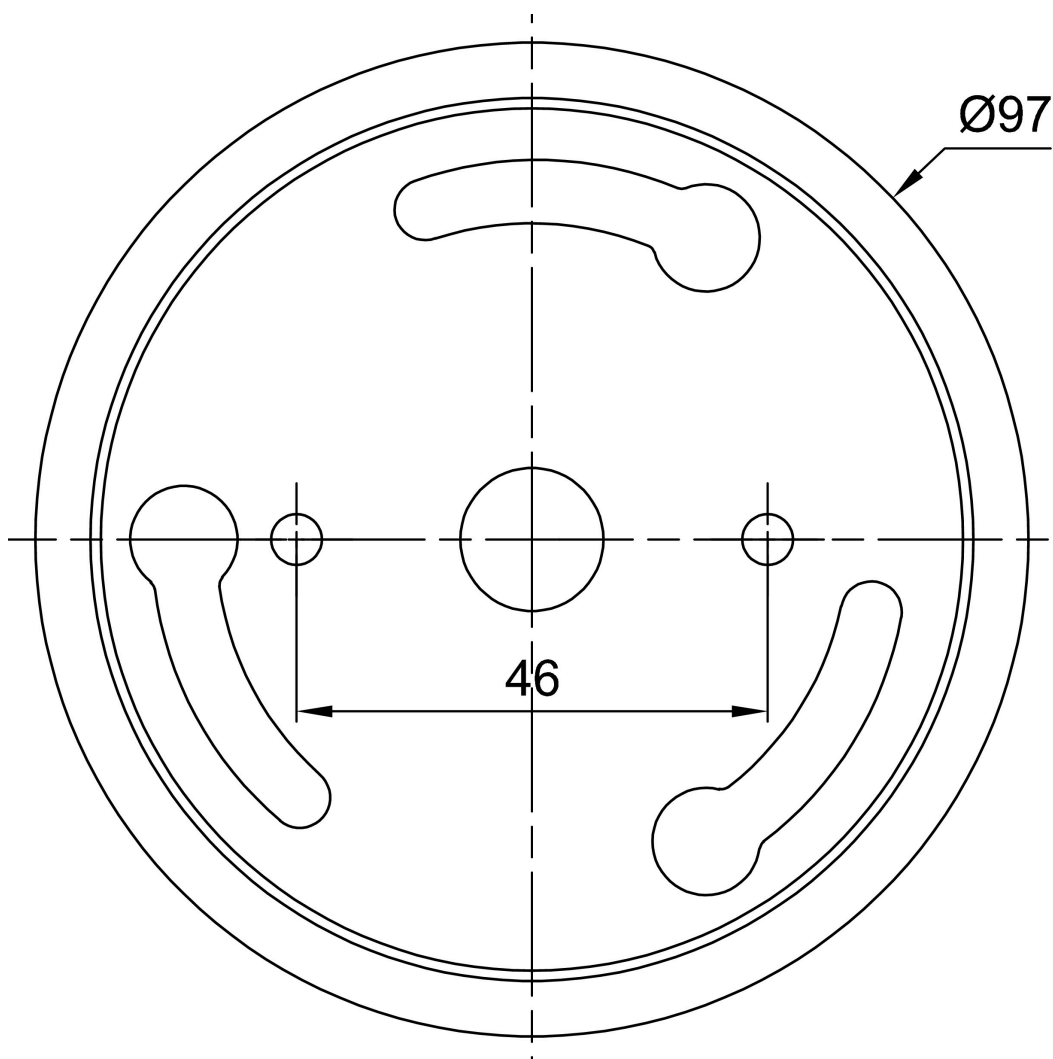

Logistic

EAN	8591728138578
Weight NTTO	2.2 Kg
Weight BTTO	2.6 Kg
Number of cartons	1 pcs
Package volume	0.019 m³
Package 1 width	0.485 m
Package 1 length	0.19 m
Package 1 height	0.21 m
Warranty*	60 months

*The warranty for the batteries is valid for 12 months from the date of purchase.

Installation dimensions: