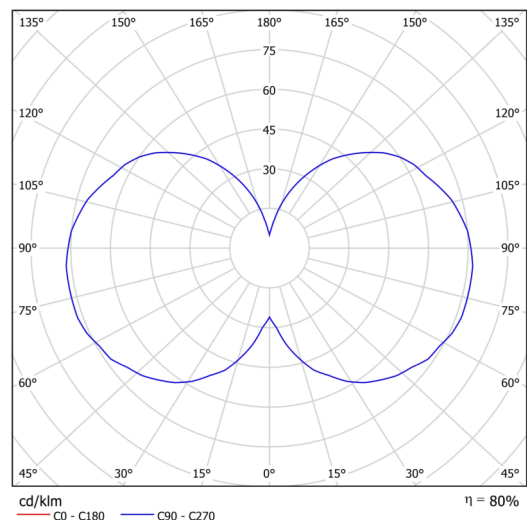

KUMA 2

Product code: KUM68445

Type: LED-6L72-1L77E550BK1/434 3K#

Short description of the luminaire: White surface-mounted LED light ON/OFF with TRIPLEX OPAL glass shade.

Technical

Types of luminaires	Classic on/off
Mounting type	surface mounted
Base material	steel
Shade material	three-layer glass TRIPLEX OPAL
Base color	white Ral9003
Shade color	white
Holding the shade	folding system
Mounting location	ceiling/wall
Width	120 mm
Length	120 mm
Height	422 mm
Diameter	ø 120 mm
mounting holes (diameter)	2xø5mm
Installation wire (diameter)	1xø14mm
Energy Class	D
Impact strength	IK01
Operating temperature	from -20°C to +30°C

Electric

Power consumption	24 W
Ingress Protection	IP20
Socket	LED modul
terminal block	screw terminal block
Automatic circuit breaker type B10A	31 pcs
Automatic circuit breaker type B16A	50 pcs
Automatic circuit breaker type C10A	52 pcs
Automatic circuit breaker type C16A	85 pcs

Luminous

Lum. flux of luminaire	3040 lm
Lum. flux of light source	3800 lm
Luminaire efficacy	126 lm/W
Temperature	3000 K
Rated life time LED L80/B10	100000 hours
CRI	Ra80
MacAdam	3
Blue light hazard	Risk group 0

Eulum data for calculation programs are available at www.osmont.cz.