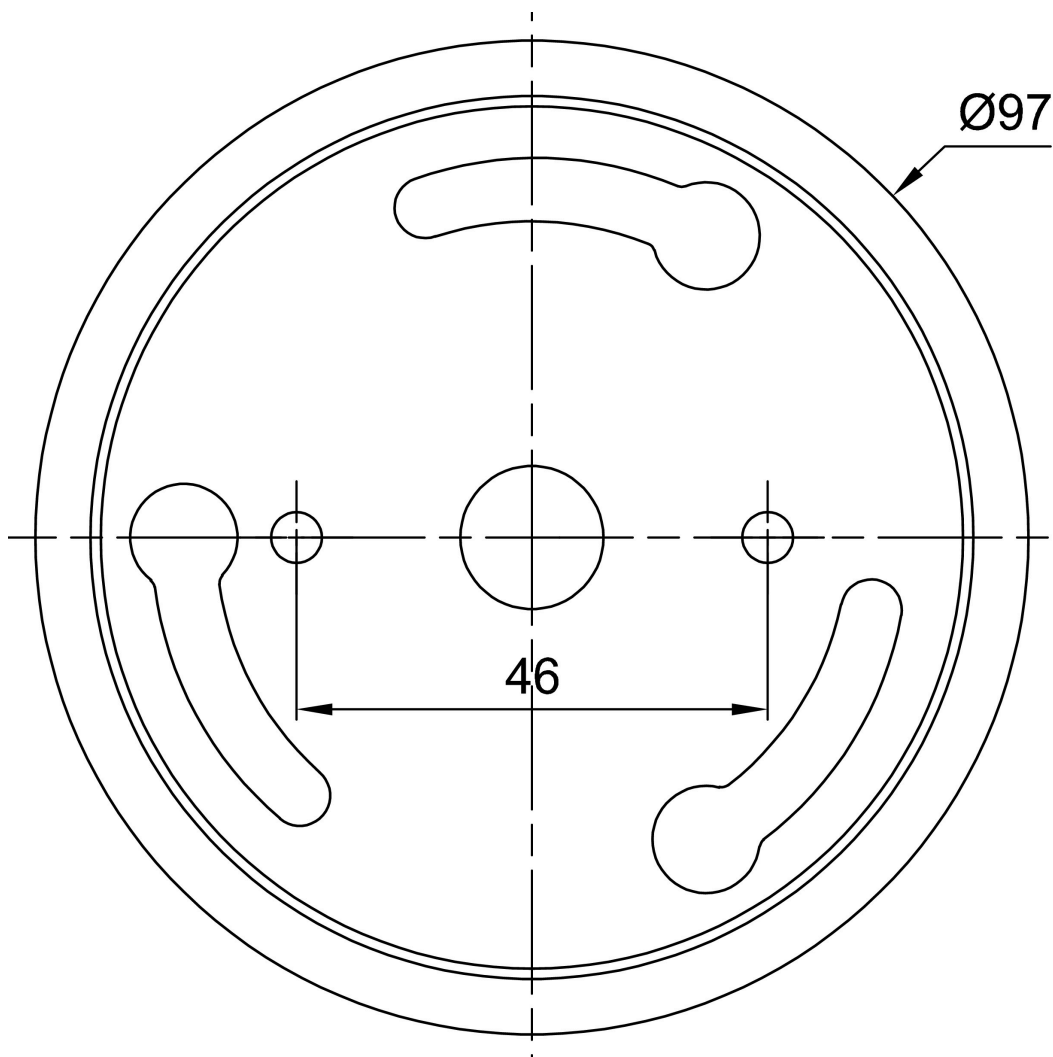

KUMA 2

IN-12BK1/434*

WWW.OSMONT.CZ

KUMA 2

Product code: KUM40140

Type: IN-12BK1/434*

Short description of the luminaire: White surface-mounted E27 light ON/OFF with TRIPLEX OPAL glass shade.

Technical

Types of luminaires	Classic on/off
Mounting type	surface mounted
Base material	steel
Shade material	three-layer glass TRIPLEX OPAL
Base color	white Ral9003
Shade color	white
Holding the shade	folding system
Mounting location	ceiling/wall
Width	120 mm
Length	120 mm
Height	422 mm
Diameter	ø 120 mm
mounting holes (diameter)	2xø5mm
Installation wire (diameter)	1xø14mm
Impact strength	IK01

Electric

Power consumption	25 W
Ingress Protection	IP20
Socket	E27
terminal block	snap terminal block

Luminous

Blue light hazard	Risk group 0
-------------------	--------------

Eulum data for calculation programs are available at www.osmont.cz.

*The warranty for the batteries is valid for 12 months from the date of purchase.

Installation dimensions:

Additional assortment:

Lampshade

Product code	Name	Color	Description	Picture	Drawing
20135	434	white		