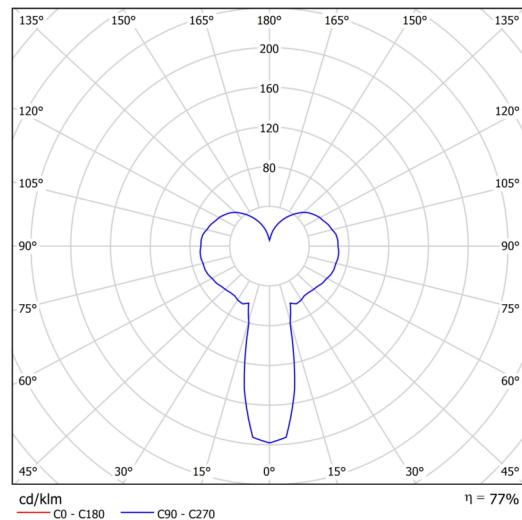

KUMA 2

IN-12BK1/434*

WWW.OSMONT.CZ

KUMA 2

Product code: KUM40140

Type: IN-12BK1/434*

Short description of the luminaire: White surface-mounted E27 light ON/OFF with TRIPLEX OPAL glass shade.

Technical

Types of luminaires	Classic on/off
Mounting type	surface mounted
Base material	steel
Shade material	three-layer glass TRIPLEX OPAL
Base color	white Ral9003
Shade color	white
Holding the shade	folding system
Mounting location	ceiling/wall
Width	120 mm
Length	120 mm
Height	422 mm
Diameter	ø 120 mm
mounting holes (diameter)	2xø5mm
Installation wire (diameter)	1xø14mm
Impact strength	IK01

Electric

Power consumption	25 W
Ingress Protection	IP20
Socket	E27
terminal block	snap terminal block

Luminous

Blue light hazard	Risk group 0
-------------------	--------------

Eulum data for calculation programs are available at www.osmont.cz.

*The warranty for the batteries is valid for 12 months from the date of purchase.

Installation dimensions:

Additional assortment:

Lampshade

Product code	Name	Color	Description	Picture	Drawing
20135	434	white		