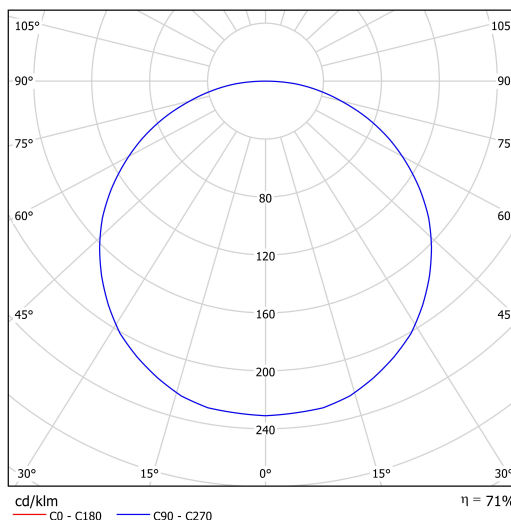

Eulum data for calculation programs are available at

OSMONT, s.r.o.
HYBRÁLEC 129,
586 01 JIHLAVA, CZ