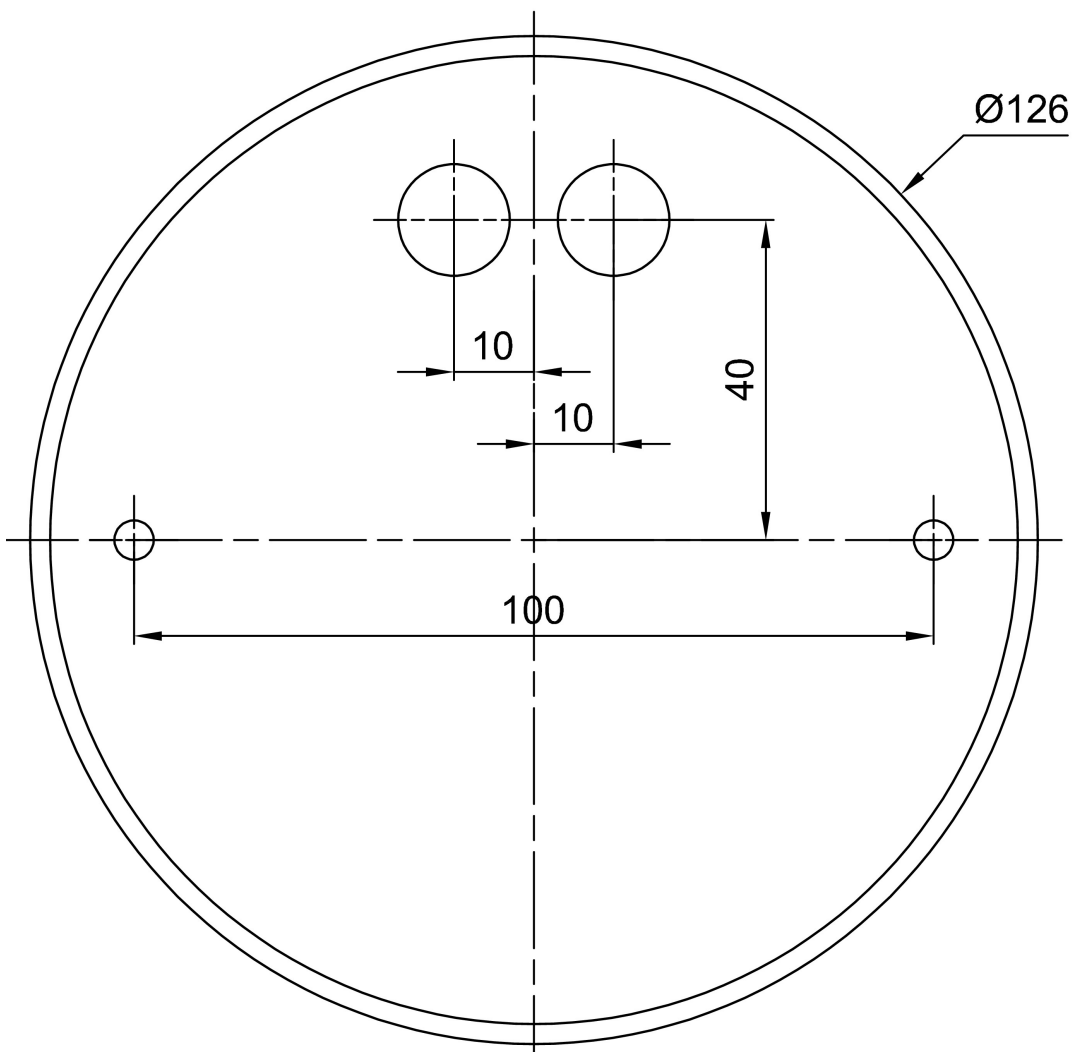

Multipower

Possibility of output adjustment by the user (DIP switch on the current source).

I [mA]	700	650	600	550	500	450	400	
[%]	100	93	86	79	71	64	57	

Logistical data

EAN	8591728229528
Warranty*	60 months

*The warranty for the batteries is valid for 36 months from the date of purchase.

Installation dimensions: