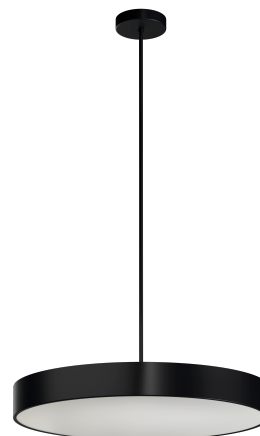

## KRUGER P4 F0

LED-6L51EMP700ZKN10/F04C/L100 C 3K##

[WWW.OSMONT.CZ](http://WWW.OSMONT.CZ)

# KRUGER P4 FO

Product code: KRU50041

Type: LED-6L51EMP700ZKN10/FO4C/L100 C 3K##

Short description of the luminaire: Black colour | pendant LED light ON/OFF | multipower driver | opal plastic shadel decorative collar | rod pendant 100 cm |

## Technical data

Types of luminaires	Classic on/off
Mounting type	Suspended - rod
Base material	steel
Shade material	Plastic opal (FO) with metal collar
Base color	black Ral9005
Shade color	white - black
Holding the shade	folding system
Mounting location	ceiling
Width	645 mm
Length	645 mm
Height	80 mm
Diameter	ø 645 mm
Suspension length	1000 mm
mounting holes (diameter)	2xø5mm
Cable entrance	2xø16mm
Energy Class	D
Operating temperature	from -20°C to +30°C