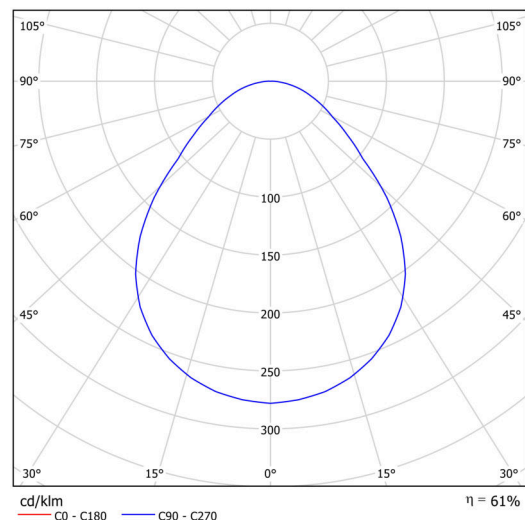

KRUGER P2 FOP

Product code: KRU60685

Type: LED-1L16EMP700ZKN83/FOP2B/z5 B 4K#

Short description of the luminaire: White color | pendant LED light | ON/OFF | multipower function | opal prismatic shade | decorative collar

Technical

Types of luminaires	Classic on/off
Mounting type	Suspended - rod
Base material	steel
Shade material	Plastic opal prismatic (FOP) with metal collar
Base color	white Ral9003
Shade color	white
Holding the shade	folding system
Mounting location	ceiling
Width	395 mm
Length	395 mm
Height	80 mm
Diameter	Ø 395 mm
Hinge length	1000 mm
mounting holes (diameter)	2xØ5mm
Installation wire (diameter)	2xØ16mm
Energy Class	D
Operating temperature	from -20°C to +30°C

Electric

Power consumption	34 W
Ingress Protection	IP40
Socket	LED modul
terminal block	screw terminal block
Automatic circuit breaker type B10A	37 pcs
Automatic circuit breaker type B16A	59 pcs
Automatic circuit breaker type C10A	37 pcs
Automatic circuit breaker type C16A	59 pcs

Luminous

Lum. flux of luminaire	3210 lm
Lum. flux of light source	5270 lm
Luminaire efficacy	94 lm/W
Temperature	4000 K
Rated life time LED L80/B10	100000 hours
CRI	Ra80
MacAdam	3
Blue light hazard	Risk group 0

Eulum data for calculation programs are available at www.osmont.cz.