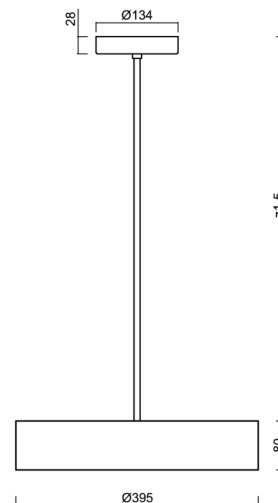

KRUGER P2 FOP

Product code: KRU60685

Type: LED-1L16EMP700ZKN83/FOP2B/z5 B 4K#

Short description of the luminaire: White color | pendant LED light | ON/OFF | multipower function | opal prismatic shade | decorative collar

Technical

Types of luminaires	Classic on/off
Mounting type	Suspended - rod
Base material	steel
Shade material	Plastic opal prismatic (FOP) with metal collar
Base color	white Ral9003
Shade color	white
Holding the shade	folding system
Mounting location	ceiling
Width	395 mm
Length	395 mm
Height	80 mm
Diameter	Ø 395 mm
Hinge length	1000 mm
mounting holes (diameter)	2xØ5mm
Installation wire (diameter)	2xØ16mm
Energy Class	D
Operating temperature	from -20°C to +30°C

Electric

Power consumption	34 W
Ingress Protection	IP40
Socket	LED modul
terminal block	screw terminal block
Automatic circuit breaker type B10A	37 pcs
Automatic circuit breaker type B16A	59 pcs
Automatic circuit breaker type C10A	37 pcs
Automatic circuit breaker type C16A	59 pcs

Luminous

Lum. flux of luminaire	3210 lm
Lum. flux of light source	5270 lm
Luminaire efficacy	94 lm/W
Temperature	4000 K
Rated life time LED L80/B10	100000 hours
CRI	Ra80
MacAdam	3
Blue light hazard	Risk group 0

Eulum data for calculation programs are available at www.osmont.cz.