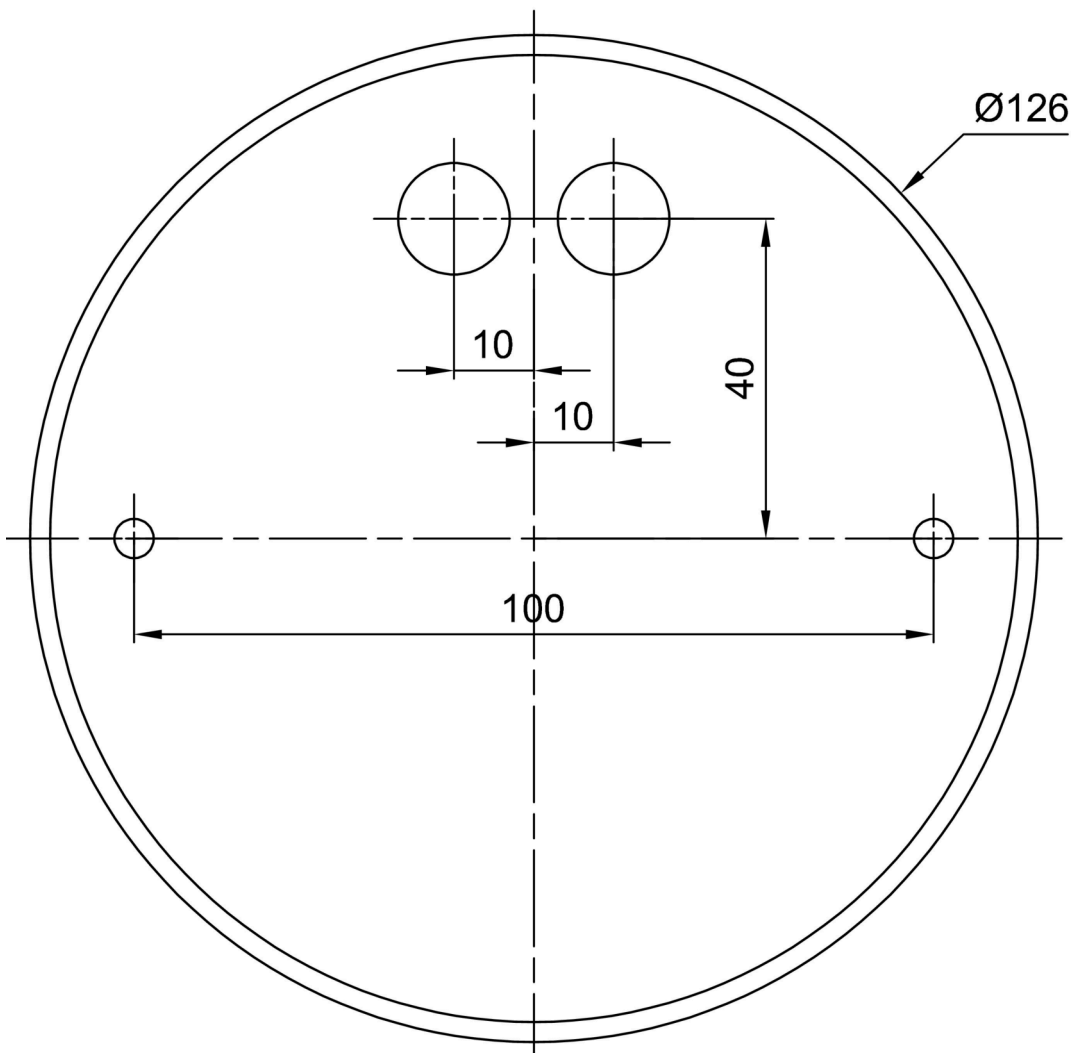

TECHNICAL SHEET

Multipower

Possibility of output adjustment by the user (DIP switch on the current source).

I [mA]	700	600	500	400	
[%]	100	86	71	57	

Logistic

EAN	8591728084868
Warranty*	60 months

*The warranty for the batteries is valid for 12 months from the date of purchase.

Installation dimensions: