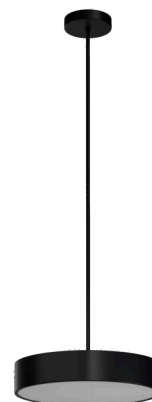

## KRUGER P2 F0

LED-1L16EMP700ZKN83/F02C/z5 NK3HST C 4K#

[WWW.OSMONT.CZ](http://WWW.OSMONT.CZ)

# KRUGER P2 F0

Product code: KRU60785

Type: LED-1L16EMP700ZKN83/F02C/z5 NK3HST C 4K#

Short description of the luminaire: Black colour | pendant LED light with emergency backup combined ( with Self-test) | multipower driver | opal plastic shade| decorative collar | rod pendant 100 cm |

## Technical

Types of luminaires	Emergency combined SELFTEST
Mounting type	Suspended - rod
Base material	steel
Shade material	Plastic opal (F0) with metal collar
Base color	black Ral9005
Shade color	white - black
Holding the shade	folding system
Mounting location	ceiling
Width	395 mm
Length	395 mm
Height	80 mm
mounting holes (diameter)	2xØ5mm
Cable entrance	2xØ16mm
Energy Class	D
Impact strength	IKxx
Operating temperature	from -20°C to +30°C