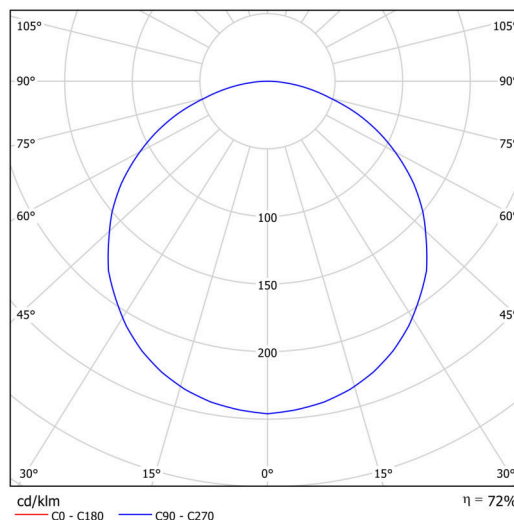

Luminous

Lum. flux of luminaire	3370 lm
Lum. flux of light source	5270 lm
Lum. flux of light source in emergency mode	200 lm
Luminaire efficacy	99 lm/W
Temperature	4000 K
Rated life time LED L80/B10	100000 hours