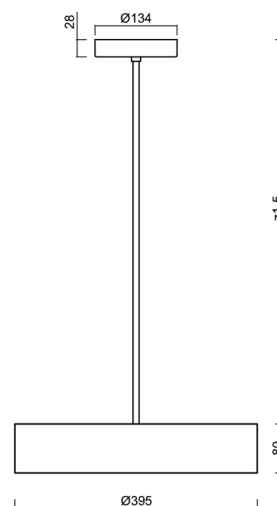

## Technical

Types of luminaires	Emergency combined SELFTEST
Mounting type	Suspended - rod
Base material	steel
Shade material	Plastic opal (F0) with metal collar
Base color	black Ral9005
Shade color	white - black
Holding the shade	folding system
Mounting location	ceiling
Width	395 mm
Length	395 mm
Height	80 mm
mounting holes (diameter)	2xØ5mm
Cable entrance	2xØ16mm
Energy Class	D
Impact strength	IKxx
Operating temperature	from -20°C to +30°C

## Installation dimensions: