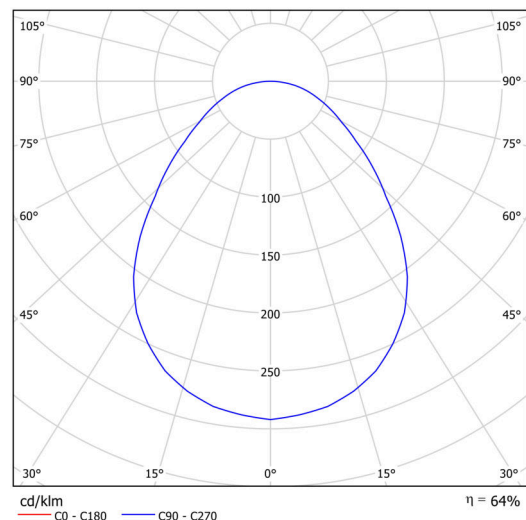

KRUGER P1 FOP

Product code: KRU60778

Type: Soukromý: LED-1L14E500ZKN62/FOP1C/z5 NK3HST C 4K#

Technical

Types of luminaires	Emergency combined
Mounting type	Suspended - rod
Base material	steel
Shade material	Plastic opal prismatic (FOP) with metal collar
Shade color	white - black
Holding the shade	folding system
Mounting location	ceiling
Width	300 mm
Length	300 mm
Height	80 mm
mounting holes (diameter)	3xØ5mm
Installation wire (diameter)	2xØ16mm
Impact strength	IKxx
Operating temperature	from 0°C to +30°C

Electric

Power consumption	18 W
Ingress Protection	IP40
Socket	LED modul
Battery type	LiFePO4
Emergency time	3 hours
terminal block	snap terminal block

Luminous

Lum. flux of luminaire	1120 lm
Lum. flux of light source	2080 lm
Lum. flux of light source in emergency mode	200 lm
Temperature	4000 K
Rated life time LED L80/B10	100000 hours
CRI	Ra80
MacAdam	3
Blue light hazard	Risk group 0

Eulum data for calculation programs are available at www.osmont.cz.