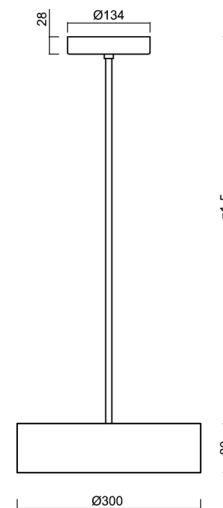

Luminous

Lum. flux of luminaire	1120 lm
Lum. flux of light source	2080 lm
Lum. flux of light source in emergency mode	200 lm
Temperature	4000 K
Rated life time LED L80/B10	100000 hours
CRI	Ra80
MacAdam	3
Blue light hazard	Risk group 0

Eulum data for calculation programs are available at www.osmont.cz.