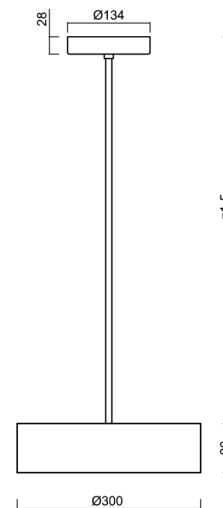

Luminous

Lum. flux of luminaire	2000 lm
Lum. flux of light source	2810 lm
Lum. flux of light source in emergency mode	200 lm
Temperature	4000 K
Rated life time LED L80/B10	100000 hours
CRI	Ra80
MacAdam	3
Blue light hazard	Risk group 0

Eulum data for calculation programs are available at www.osmont.cz.