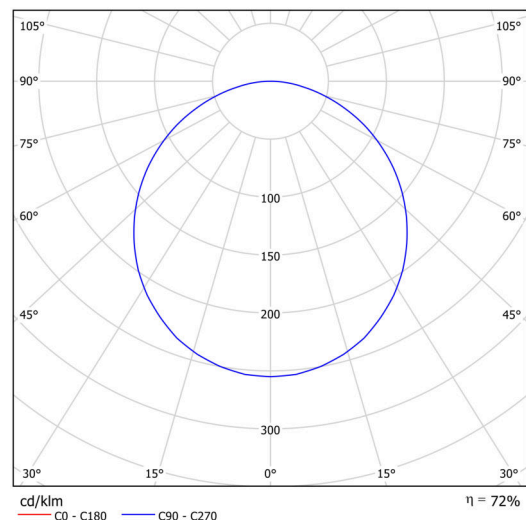

KRUGER P1 F0

Product code: KRU60773

Type: Private: LED-1L14EMP700ZKN62/F01B/z5 NK3HST B 4K#

Technical

Types of luminaires	Emergency combined
Mounting type	Suspended - rod
Base material	steel
Shade material	Plastic opal (F0) with metal collar
Shade color	white
Holding the shade	folding system
Mounting location	ceiling
Width	300 mm
Length	300 mm
Height	80 mm
mounting holes (diameter)	3xØ5mm
Installation wire (diameter)	2xØ16mm
Impact strength	IKxx

Electric

Power consumption	13 W
Ingress Protection	IP40
Socket	LED modul
Battery type	LiFePO4
Emergency time	3 hours
terminal block	snap terminal block

Luminous

Lum. flux of luminaire	2000 lm
Lum. flux of light source	2810 lm
Lum. flux of light source in emergency mode	200 lm
Temperature	4000 K
Rated life time LED L80/B10	100000 hours
CRI	Ra80
MacAdam	3
Blue light hazard	Risk group 0

Eulum data for calculation programs are available at www.osmont.cz.