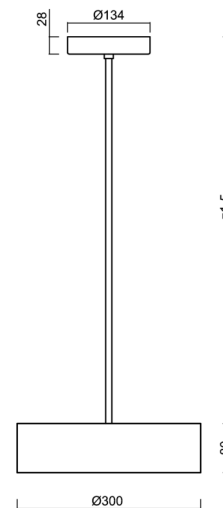

Luminous

Lum. flux of luminaire	1480 lm
Lum. flux of light source	2080 lm
Lum. flux of light source in emergency mode	200 lm
Temperature	4000 K
Rated life time LED L80/B10	100000 hours
CRI	Ra80
MacAdam	3
Blue light hazard	Risk group 0

Eulum data for calculation programs are available at www.osmont.cz.