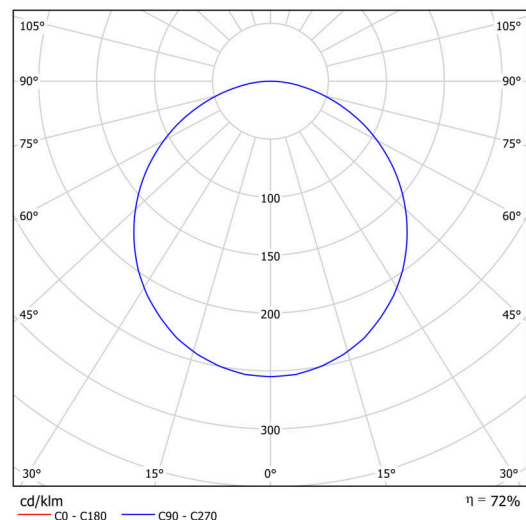

KRUGER P1 F0

Product code: KRU60772

Type: Private: LED-1L14E500ZKN62/F01B/z5 NK3HST B 4K#

Technical

Types of luminaires	Emergency combined
Mounting type	Suspended - rod
Base material	steel
Shade material	Plastic opal (F0) with metal collar
Shade color	white
Holding the shade	folding system
Mounting location	ceiling
Width	300 mm
Length	300 mm
Height	80 mm
mounting holes (diameter)	3xØ5mm
Installation wire (diameter)	2xØ16mm
Impact strength	IKxx

Electric

Power consumption	13 W
Ingress Protection	IP40
Socket	LED modul
Battery type	LiFePO4
Emergency time	3 hours
terminal block	snap terminal block

Luminous

Lum. flux of luminaire	1480 lm
Lum. flux of light source	2080 lm
Lum. flux of light source in emergency mode	200 lm
Temperature	4000 K
Rated life time LED L80/B10	100000 hours
CRI	Ra80
MacAdam	3
Blue light hazard	Risk group 0

Eulum data for calculation programs are available at www.osmont.cz.