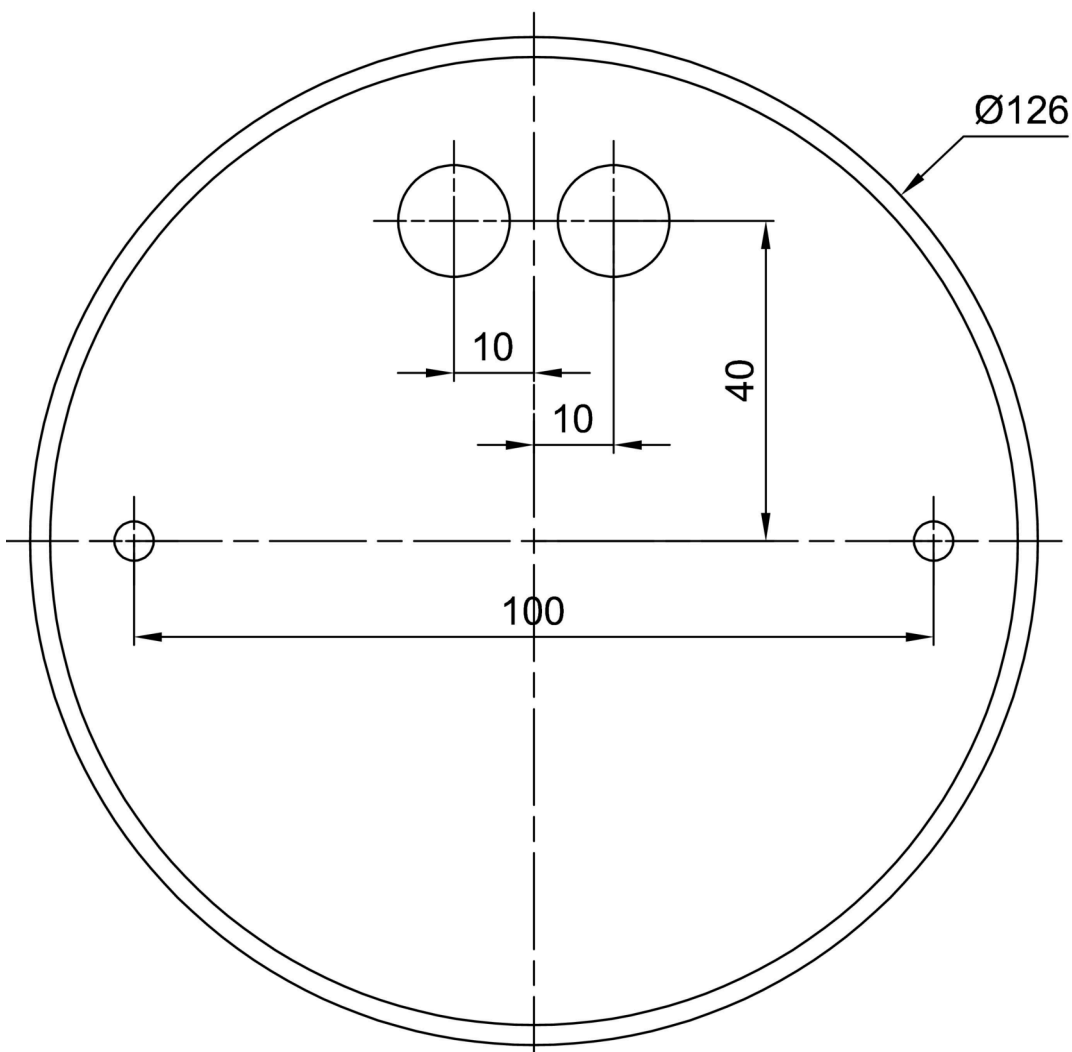

TECHNICAL SHEET

Multipower

Possibility of output adjustment by the user (DIP switch on the current source).

I [mA]	700	600	500	400	
[%]	100	86	71	57	

Logistic

EAN	8591728084752
Weight NTTO	2.8 Kg
Weight BTTO	3.6 Kg
Warranty*	60 months

*The warranty for the batteries is valid for 12 months from the date of purchase.

Installation dimensions: