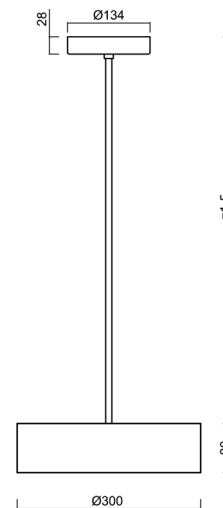

KRUGER P1 FC

Product code: KRU60674

Type: LED-1L14EMP700ZKN62/FC1C/z5 C 4K#

Short description of the luminaire: Black color | pendant LED light | ON/OFF | multipower function | design black shade | decorative collar

Technical

Types of luminaires	Classic on/off
Mounting type	Suspended - rod
Base material	steel
Shade material	Black plastic with metal collar
Base color	black Ral9005
Shade color	black
Holding the shade	folding system
Mounting location	ceiling
Width	300 mm
Length	300 mm
Height	80 mm
Diameter	ø 300 mm
Hinge length	1000 mm
mounting holes (diameter)	3xø5mm
Installation wire (diameter)	2xø16mm
Energy Class	D
Operating temperature	from -20°C to +30°C

Electric

Power consumption	18 W
Ingress Protection	IP40
Socket	LED modul
terminal block	snap terminal block
Automatic circuit breaker type B10A	37 pcs
Automatic circuit breaker type B16A	59 pcs
Automatic circuit breaker type C10A	37 pcs
Automatic circuit breaker type C16A	59 pcs

Luminous

Lum. flux of luminaire	310 lm
Lum. flux of light source	2810 lm
Luminaire efficacy	17 lm/W
Temperature	4000 K
Rated life time LED L80/B10	100000 hours
CRI	Ra80
MacAdam	3
Blue light hazard	Risk group 0

Eulum data for calculation programs are available at www.osmont.cz.