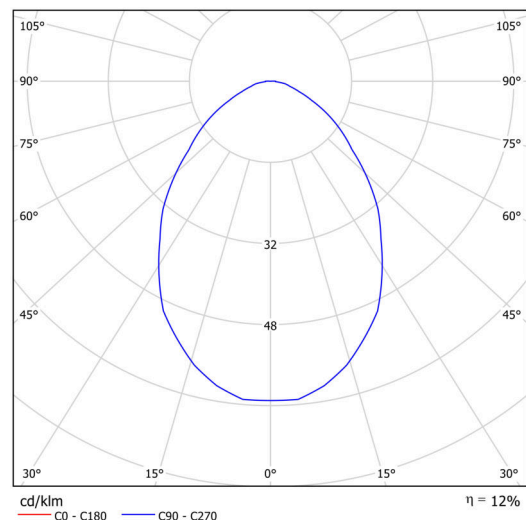

KRUGER P1 FC

Product code: KRU60674

Type: LED-1L14EMP700ZKN62/FC1C/z5 C 4K#

Short description of the luminaire: Black color | pendant LED light | ON/OFF | multipower function | design black shade | decorative collar

Technical

Types of luminaires	Classic on/off
Mounting type	Suspended - rod
Base material	steel
Shade material	Black plastic with metal collar
Base color	black Ral9005
Shade color	black
Holding the shade	folding system
Mounting location	ceiling
Width	300 mm
Length	300 mm
Height	80 mm
Diameter	ø 300 mm
Hinge length	1000 mm
mounting holes (diameter)	3xø5mm
Installation wire (diameter)	2xø16mm
Energy Class	D
Operating temperature	from -20°C to +30°C

Electric

Power consumption	18 W
Ingress Protection	IP40
Socket	LED modul
terminal block	snap terminal block
Automatic circuit breaker type B10A	37 pcs
Automatic circuit breaker type B16A	59 pcs
Automatic circuit breaker type C10A	37 pcs
Automatic circuit breaker type C16A	59 pcs

Luminous

Lum. flux of luminaire	310 lm
Lum. flux of light source	2810 lm
Luminaire efficacy	17 lm/W
Temperature	4000 K
Rated life time LED L80/B10	100000 hours
CRI	Ra80
MacAdam	3
Blue light hazard	Risk group 0

Eulum data for calculation programs are available at www.osmont.cz.