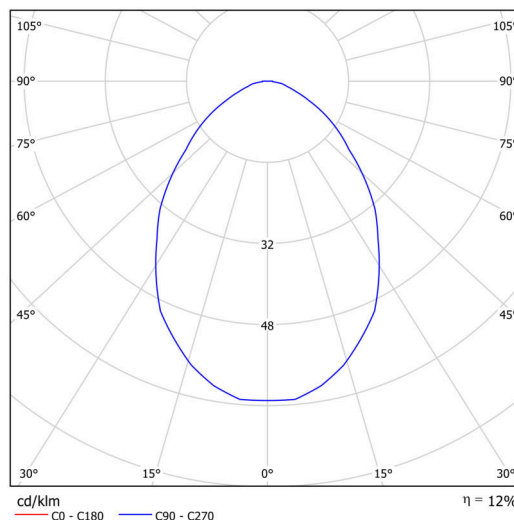

KRUGER P1 FC

Product code: KRU60661

Type: LED-1L14E700ZKN62/FC1B/z5 B DALI 4K#

Short description of the luminaire: White color | pendant LED light | dimmable DALI | design black shade | decorative collar

Technical

Types of luminaires	Dimmable
Mounting type	Suspended - rod
Base material	steel
Shade material	Black plastic with metal collar
Base color	white Ra9003
Shade color	white - black
Holding the shade	folding system
Mounting location	ceiling
Width	300 mm
Length	300 mm
Height	80 mm
Diameter	ø 300 mm
Hinge length	1000 mm
mounting holes (diameter)	3xø5mm
Installation wire (diameter)	2xø16mm
Energy Class	D
Operating temperature	from -20°C to +30°C

Electric

Power consumption	18 W
Ingress Protection	IP40
Socket	LED modul
terminal block	snap terminal block
Automatic circuit breaker type B10A	31 pcs
Automatic circuit breaker type B16A	50 pcs
Automatic circuit breaker type C10A	52 pcs
Automatic circuit breaker type C16A	85 pcs

Luminous

Lum. flux of luminaire	340 lm
Lum. flux of light source	2810 lm
Luminaire efficacy	18 lm/W
Temperature	4000 K
Rated life time LED L80/B10	100000 hours
CRI	Ra80
MacAdam	3
Blue light hazard	Risk group 0

Eulum data for calculation programs are available at www.osmont.cz.