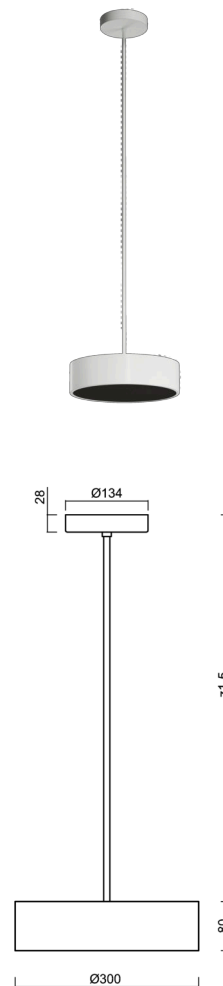

KRUGER P1 FC

Product code: KRU60661

Type: LED-1L14E700ZKN62/FC1B/z5 B DALI 4K#

Short description of the luminaire: White color | pendant LED light | dimmable DALI | design black shade | decorative collar

Technical

Types of luminaires	Dimmable
Mounting type	Suspended - rod
Base material	steel
Shade material	Black plastic with metal collar
Base color	white Ra9003
Shade color	white - black
Holding the shade	folding system
Mounting location	ceiling
Width	300 mm
Length	300 mm
Height	80 mm
Diameter	ø 300 mm
Hinge length	1000 mm
mounting holes (diameter)	3xø5mm
Installation wire (diameter)	2xø16mm
Energy Class	D
Operating temperature	from -20°C to +30°C

Electric

Power consumption	18 W
Ingress Protection	IP40
Socket	LED modul
terminal block	snap terminal block
Automatic circuit breaker type B10A	31 pcs
Automatic circuit breaker type B16A	50 pcs
Automatic circuit breaker type C10A	52 pcs
Automatic circuit breaker type C16A	85 pcs

Luminous

Lum. flux of luminaire	340 lm
Lum. flux of light source	2810 lm
Luminaire efficacy	18 lm/W
Temperature	4000 K
Rated life time LED L80/B10	100000 hours
CRI	Ra80
MacAdam	3
Blue light hazard	Risk group 0

Eulum data for calculation programs are available at www.osmont.cz.