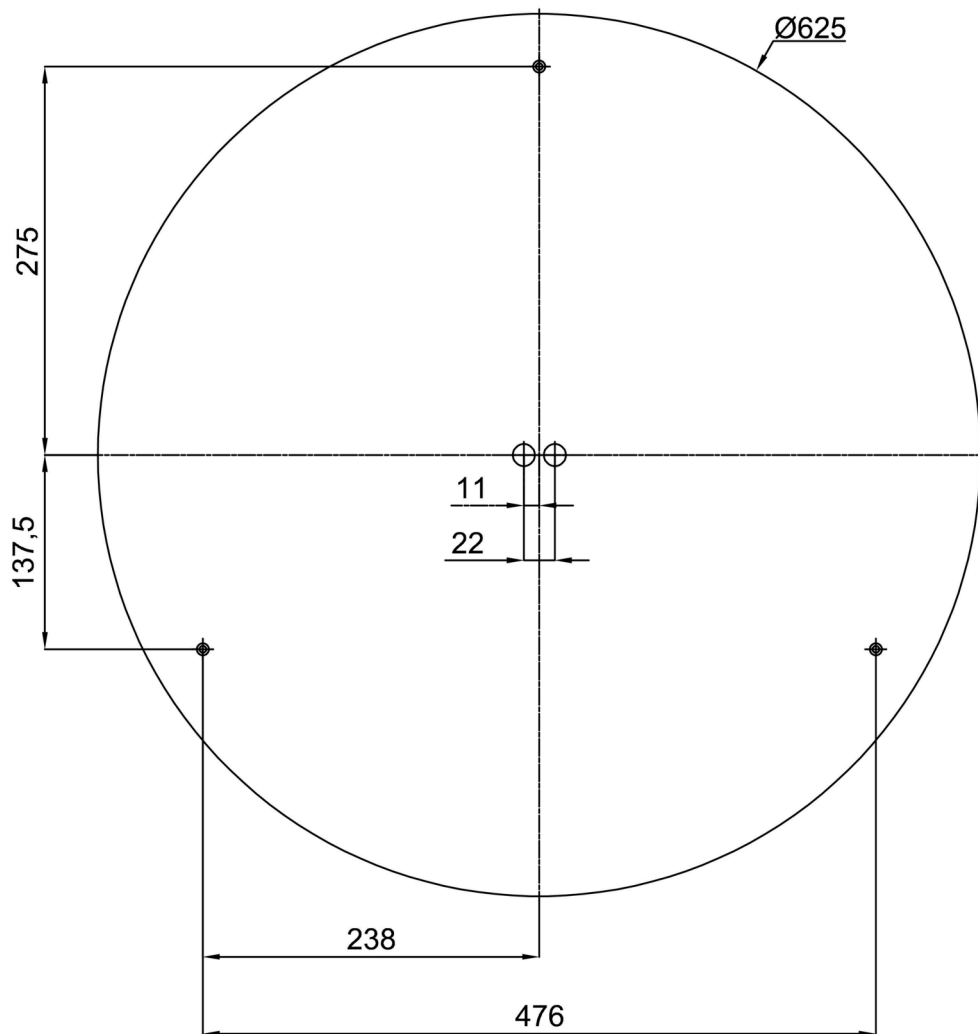

Technical data

Types of luminaires	Emergency combined
Mounting type	surface mounted
Base material	steel
Shade material	Plastic opal prismatic (FOP) with metal collar
Base color	white Ral9003
Shade color	white
Holding the shade	folding system
Mounting location	ceiling/wall
Width	645 mm
Length	645 mm
Height	80 mm
Diameter	ø 645 mm
mounting holes (diameter)	2xø5mm
Cable entrance	2xø16mm
Energy Class	D
Operating temperature	from -20°C to +30°C

Installation dimensions:

Additional assortment:

Lampshade

Product code	Name	Color	Picture	Drawing
20731	FOP4C	white - black		