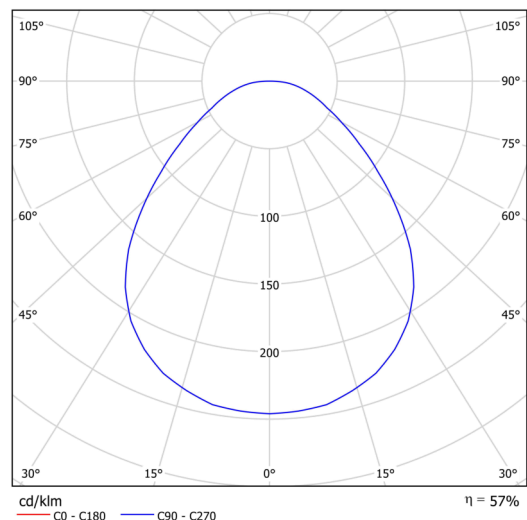

Luminous data

Lum. flux of luminaire	9010 lm
Lum. flux of light source	15810 lm
Lum. flux of light source in emergency mode	200 lm
Chromaticity temperature	4000 K
Rated life time LED L80/B10	100000 hours
CRI	Ra80
MacAdam	3
Blue light hazard	Risk group 0

Eulum data for calculation programs are available at www.osmont.cz.